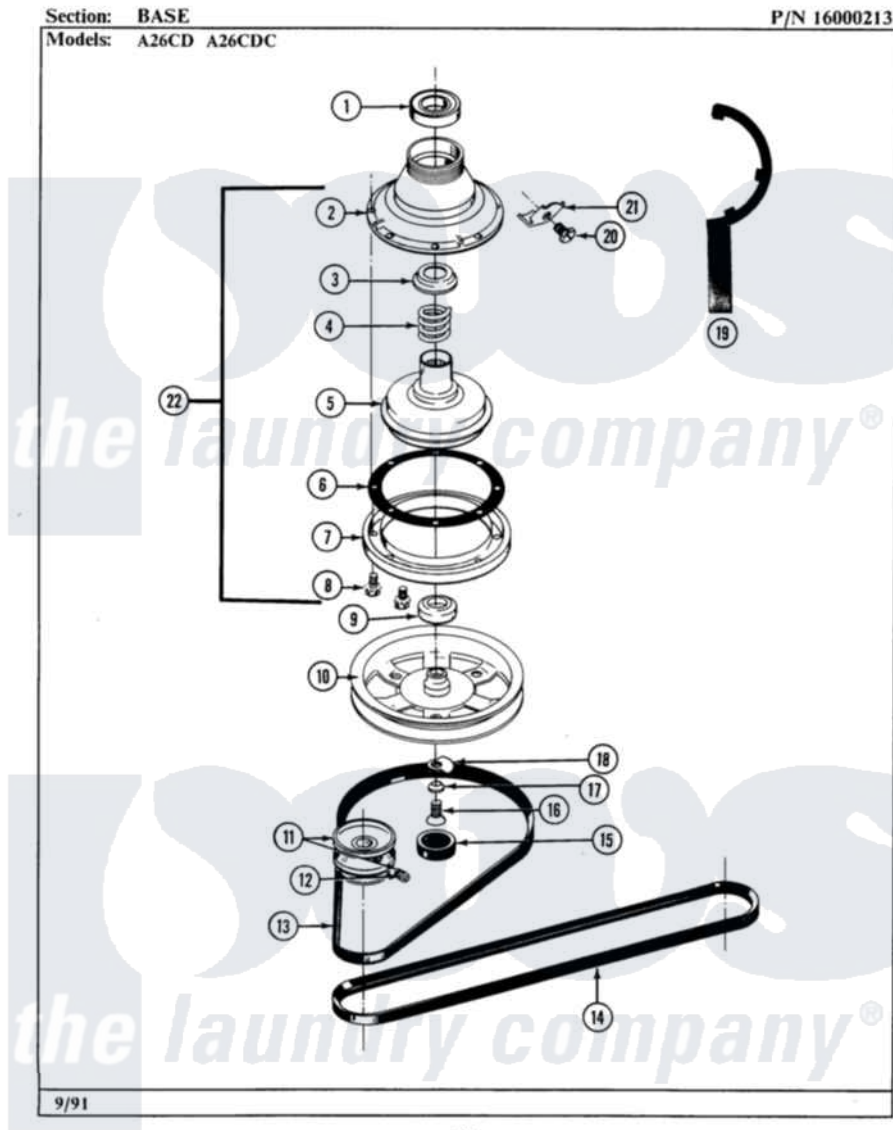

Maytag GA26CDC 09 - CLUTCH, BRAKE & BELTS

18

Maytag [Residential Maytag GA26CDC Washer Parts](#) Parts Diagram 09 - CLUTCH, BRAKE & BELTS
Click on the part number to view part

Item	Original Part Number	Replaced By	Status	Part Description
001	Y200720	22003441		Bearing, Rear
002	211045	6-2011900		Brake Asse
003	211039	6-2011900		Brake Asse
004	211041	6-2011900		Brake Asse
005	201126	6-2011900		Brake Asse
006	211042	6-2011900		Brake Asse
007	211043	6-2011900		Brake Asse
008	211000			SCREW, BRAKE DRUM (HEX HEAD)
009	200835			Bearing, Brake Rotor
010	211059	6-2301530		Pulley
011	200816	6-2008160		Pulley- MO
012	Y053241			Set Screw, Motor Pulley
013	211125			V Belt, Drive Pulley
014	211124			Part Not Used
015	NLA		Not Available	CAP, OIL RETAINER
016	211375	681582		Screw

017	211090	22003555	Washer, Stop Lug
018	211089		Lug, Stop Pulley
019	Y038315	038315	Tool
020	213326		Bolt, Sems Retaining Clip
021	213325		Clip, Retaining
022	201190	6-2011900	Brake Asse