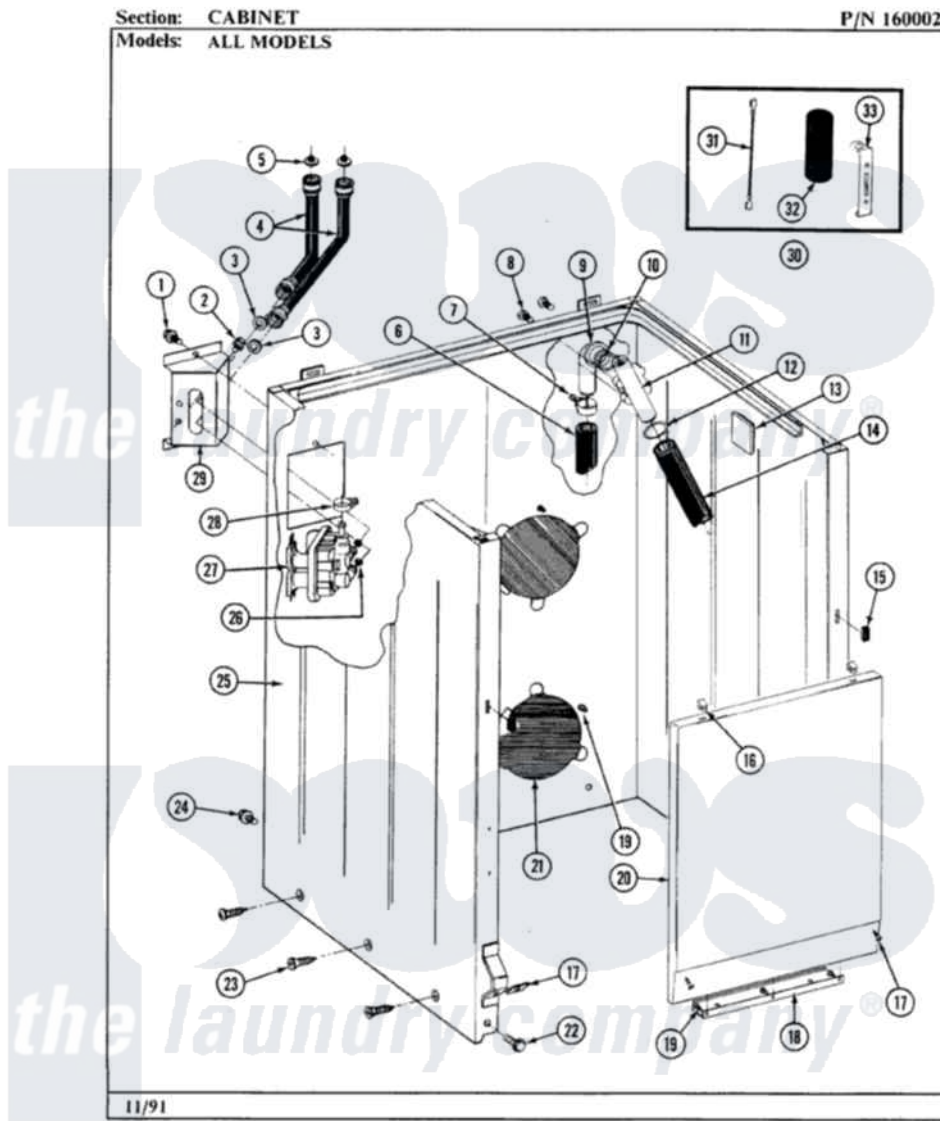

Maytag GA282 02 - CABINET

16

Maytag [Residential Maytag GA282 Washer Parts](#) Parts Diagram 02 - CABINET
Click on the part number to view part

Item	Original Part Number	Replaced By	Status	Part Description
1	212276	W10116760		Screw
2	Y313561			Screw---NA
3	Y013783			Washer, Inlet Hose
4	202860			Inlet Hose Assembly
5	200961	12001413		Strainer And Washer Kit
6	215279	22003410		Hose, Drain
7	200461	285655		Clamp, Hose
8	Y014874			Screw, Idler Arm And Sleeve
9	214764	208847		Elbow
10	214765			Gasket, Siphon Break
11	206638			Siphon Break
12	200461	285655		Clamp, Hose
13	215058			Pad, Cabinet Bumper
14	214767	22001448		Hose, Pump
15	214376	22002331		Spacer, Front Panel
16	212982	22001650		Fastener, Spring

17	204439		Screw And Fstner Assembly
18	213846		Guard, Belt
19	211294	90767	Screw, 8A X 3/8 HeX Washer Head Tapping
20	212998M		Not Available
21	211878		Not Available
22	213122	27001200	FRONT PANEL-HARVEST WHEAT
23	213007		Screw
24	213121	3400111	Xfor Cabinet See Cabinet, Back
25	203319M		Not Available
26	214337	96160	Screw, 12-14 X 5/8
27	205613		CABINET-HARVEST WHEAT
28	201575		Screen
29	214812	22002361	Water Valve
30	206103		Clamp, Hose
31	203237		Bracket, Water Valve
32	Y200832		Capacitor Kit
33	211149		No.17 Wire With Terminal
			Capacitor
			Clip, Capacitor