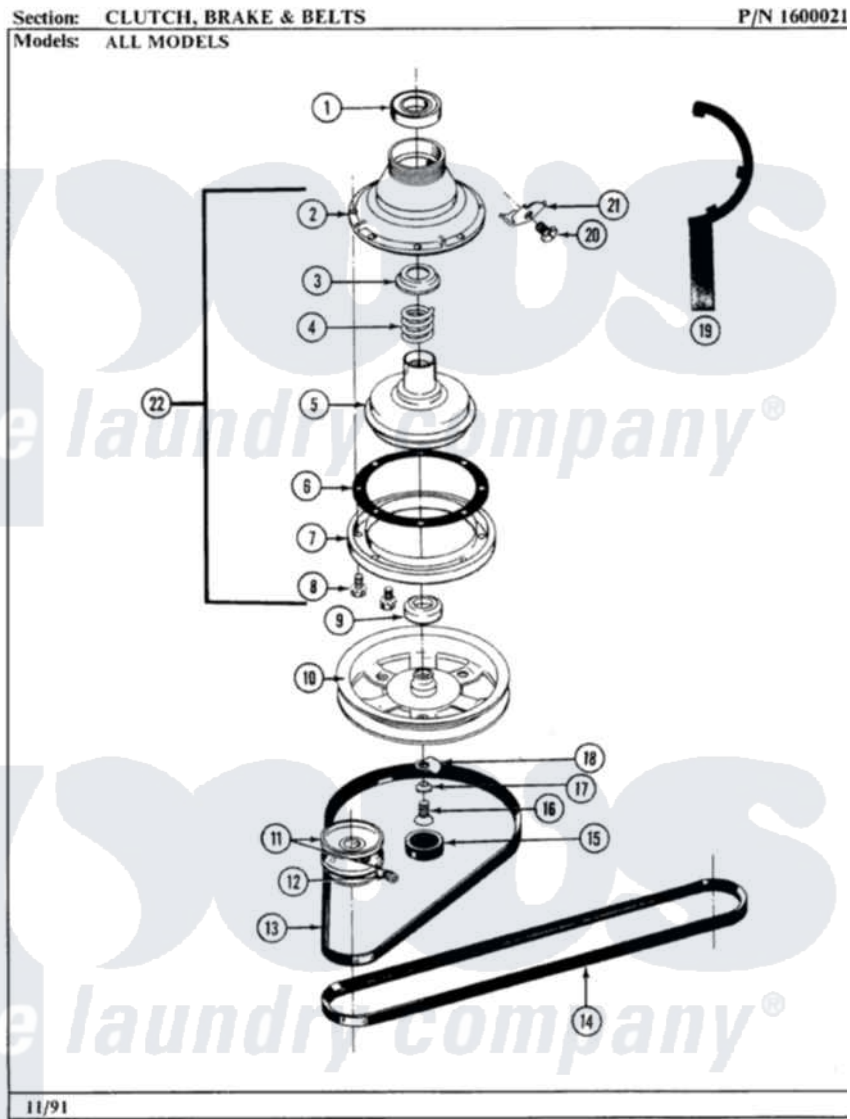

Maytag GA282 03 - CLUTCH, BRAKE & BELTS

30

Maytag Residential Maytag GA282 Washer Parts Parts Diagram 03 - CLUTCH, BRAKE & BELTS
 Click on the part number to view part

Item	Original Part Number	Replaced By	Status	Part Description
1	Y200720	22003441		Bearing, Rear
2	211045	6-2011900		Brake Asse
3	211039	6-2011900		Brake Asse
4	211041	6-2011900		Brake Asse
5	201126	6-2011900		Brake Asse
6	211042	6-2011900		Brake Asse
7	211043	6-2011900		Brake Asse
8	211000			SCREW, BRAKE DRUM (HEX HEAD)
9	200835			Bearing, Brake Rotor
10	211059	6-2301530		Pulley
11	200816	6-2008160		Pulley- MO
12	Y053241			Set Screw, Motor Pulley
13	211125			V Belt, Drive Pulley
14	211124			Part Not Used
15	211038		Not Available	CAP, OIL RETAINER
16	211375	681582		Screw

17	211090	22003555	Washer, Stop Lug
18	211089		Lug, Stop Pulley
19	Y038315	038315	Tool
20	213326		Bolt, Sems Retaining Clip
21	213325		Clip, Retaining
22	201190	6-2011900	Brake Asse