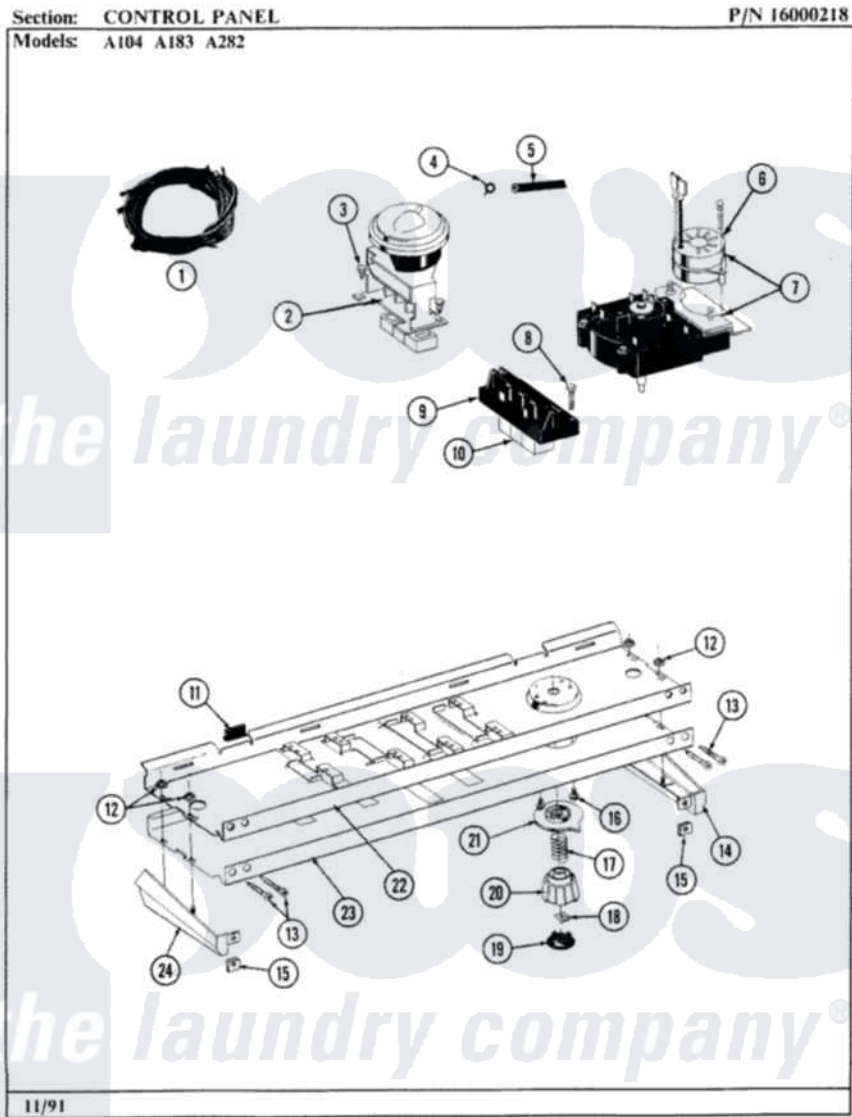

Maytag GA282 04 - CONTROL PANEL

Maytag [Residential Maytag GA282 Washer Parts](#) Parts Diagram 04 - CONTROL PANEL
 Click on the part number to view part

Item	Original Part Number	Replaced By	Status	Part Description
1	206231			Wire Harness
2	206221		Not Available	WATER LEVEL SWITCH---NA
3	211168	W10139210		Screw, 8-18 X 5/16
4	410296	596669		Clamp, Manifold
5	212942	22001619		Tube, Water Level Switch
6	205410		Not Available	TIMER MOTOR 120-60
7	206230			Timer
8	213117	67006908		Screw, Ice Rack
9	206216			Water Temperature Switch
10	215211			Button For Switch
11	214897			Pad, Control Panel
12	214872			Palnut, End Cap Note: Nut, Lamp Holder
13	210932			Screw, No.8 X 9/16 Ctsk Note: Screw, Inlet Duct
14	214816			End Cap F/Control Panel-RH

15	214894		Fastener, End Cap
16	213966	3400014	Screw
17	211065		Spring, Index Wheel
18	211605		Bezel, Timer Dial
19	215163	Not Available	CAP FOR KNOB
20	215162		Timer Knob
21	215161	22001571	Bezel, Timer Dial
22	214818		Back Up Plate
23	206753	Not Available	CONTROL PANEL
24	214815		End Cap F/Control Panel-LH