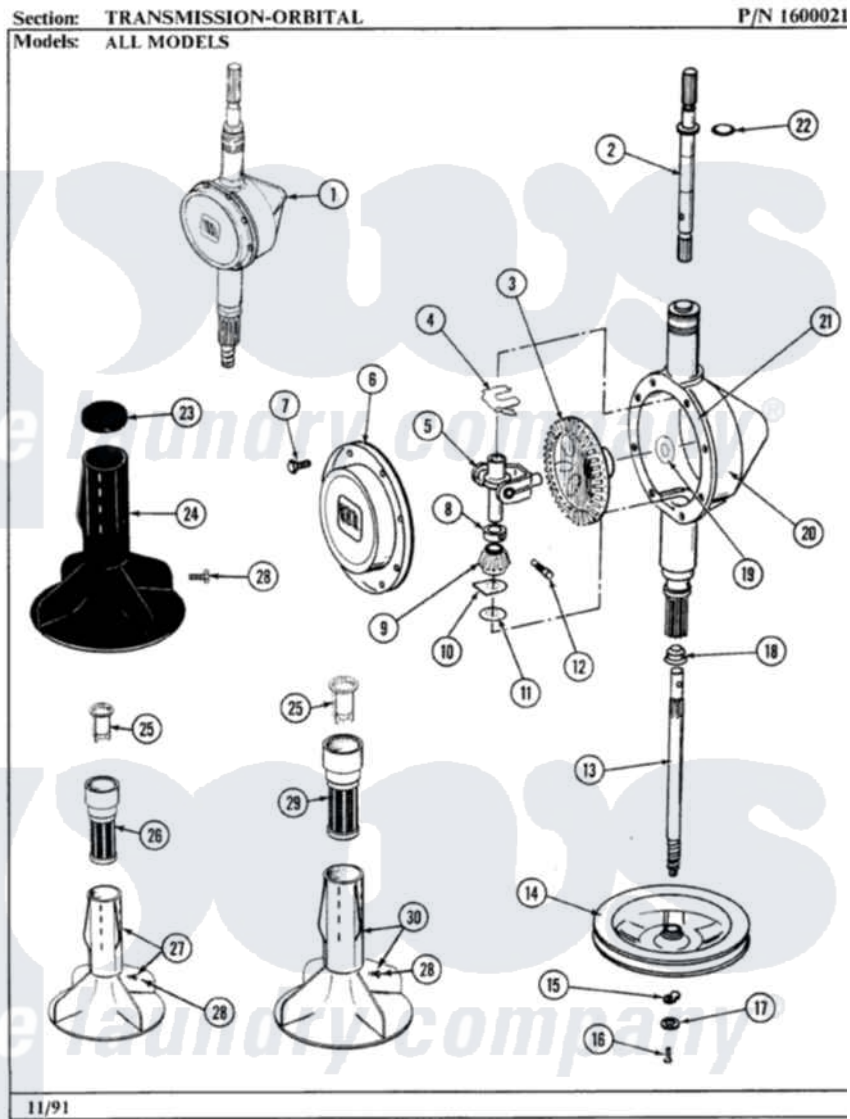

Maytag GA282 08 - TRANSMISSION-ORBITAL

24

Maytag Residential Maytag GA282 Washer Parts Parts Diagram 08 - TRANSMISSION-ORBITAL
Click on the part number to view part

Item	Original Part Number	Replaced By	Status	Part Description
1	206708	6-2097790		Transmison
2	207153	6-2097820		Kit- Shaft
3	206713	6-2067130		Gear- Beve
4	215581			Spring, Agitator Shaft
5	206685	6-2066850		Yoke
6	206628			Cover, Transmission
7	215417		Not Available	SCREW, TRANSMISSION COVER
8	215415		Not Available	COLLAR, LOWER
9	215401	W10221114		Pinion
10	215395			Plate, Clutch
11	211483	6-2114830		Washer- SP
12	Y206629			Pin, Collar
13	215411	12001451		Ctr Shaft W/Collar Andkeeper-Sha
14	211059	6-2301530		Pulley
15	211089			Lug, Stop Pulley

16	211375	681582	Screw
17	211090	22003555	Washer, Stop Lug
18	206602	207843	Lip Seal Repair Kit
19	215394		Washer, Bevel Gear
20	206625	6-2097790	Transmison
21	Y058700	675652	Adhesive
22	210690		Seal, Rubber
25	215733		Dispensing Cup
26	Y207427		Lint Filter Shallow
27	207538		Agitator W/Lock Screw
28	206478	Not Available	SCREW & WASHER FOR AGITATOR