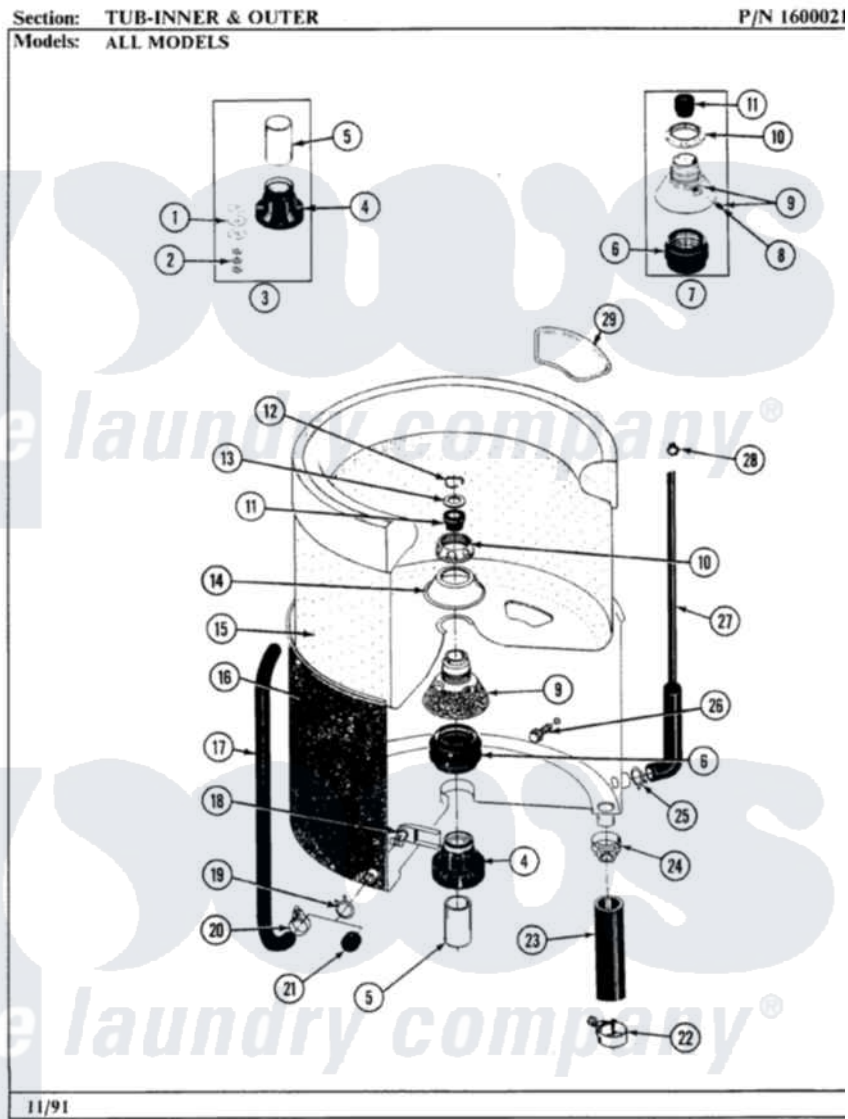

Maytag GA282 09 - TUB-INNER & OUTER

20

Maytag Residential Maytag GA282 Washer Parts Parts Diagram 09 - TUB-INNER & OUTER
 Click on the part number to view part

Item	Original Part Number	Replaced By	Status	Part Description
1	211100			Washer, Outer Tub
2	Y054867			Washer, Lock
3	204013	6-2040130		Tub Bearin
4	200824	6-2040130		Tub Bearin
5	211130			Bearing Liner, Tub Bearing
6	201537	6-2095720		Mounting S
7	204012	6-2095720		Mounting S
8	211618	22001423		Set Screw, Mounting Stem
9	202521	6-2095720		Mounting S
10	211047	6-2110472		Nut- Clamp
11	Y0A4298	6-0A57420		Seal- Agitator
12	Y015667			Retaining Ring
13	Y015666			Washer, Retaining -
14	211210			Washer, Clamping Nut
15	201523		Not Available	INNER TUB
16	205486		Not Available	PART NOT USED

18	214434		Spout, Deflector
19	214739	596669	Clamp, Manifold
20	205161	489503	Clamp
21	214725		Cap For Spout-Outer Tub
22	200461	285655	Clamp, Hose
23	Y212989		Hose, Outer Tub To Pump
24	200900	616099	Clamp
25	211641		Clamp, 1-1/16"
26	200744	W10175939	Bolt
"	205254	W10175938	Bolt
27	212942	22001619	Tube, Water Level Switch
28	410296	596669	Clamp, Manifold