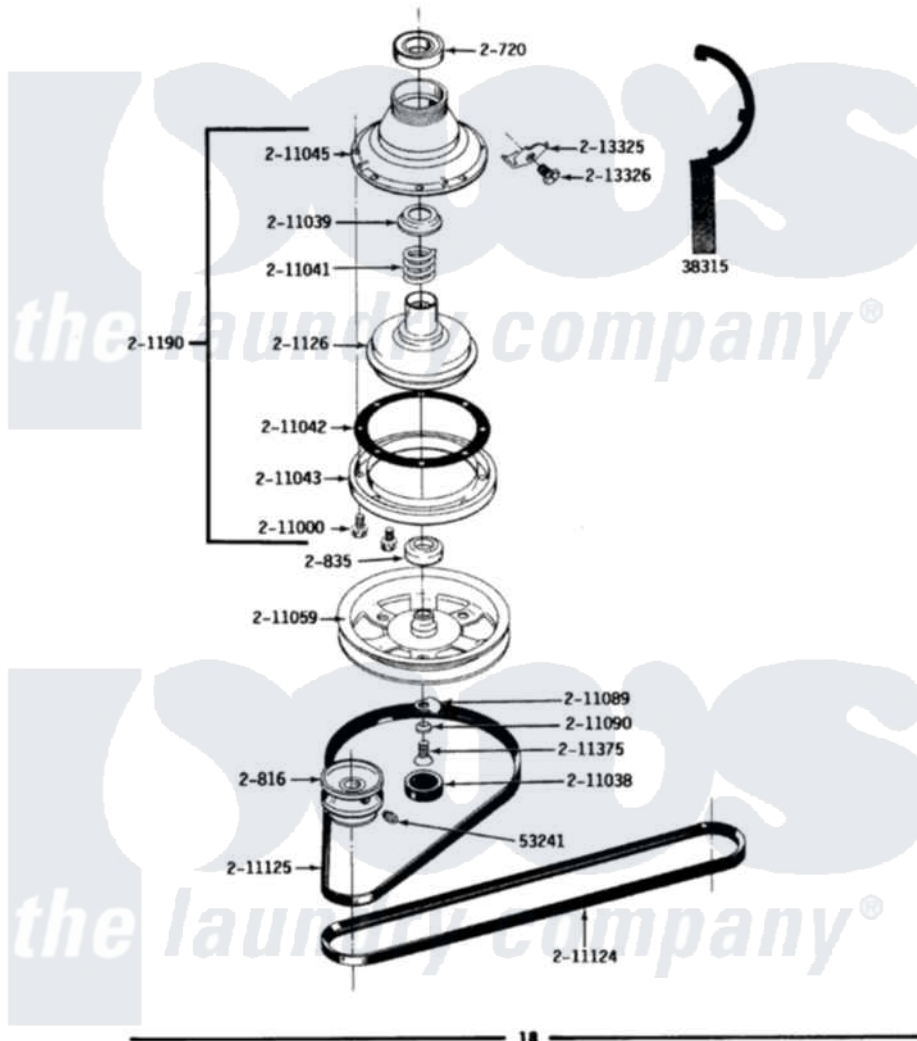

Maytag GA283 03 - CLUTCH, BRAKE & BELTS

MODELS A105-A283-A284 CLUTCH, BRAKE & BELTS

Maytag [Residential Maytag GA283 Washer Parts](#) Parts Diagram 03 - CLUTCH, BRAKE & BELTS
 Click on the part number to view part

Item	Original Part Number	Replaced By	Status	Part Description
1	Y038315	038315		Tool
2	Y053241			Set Screw, Motor Pulley
3	Y200720	22003441		Bearing, Rear
4	200816	6-2008160		Pulley- MO
5	200835			Bearing, Brake Rotor
6	201126	6-2011900		Brake Asse
7	201190	6-2011900		Brake Asse
8	211000			SCREW, BRAKE DRUM (HEX HEAD)
9	211038		Not Available	CAP, OIL RETAINER
10	211039	6-2011900		Brake Asse
11	211041	6-2011900		Brake Asse
12	211042	6-2011900		Brake Asse
13	211043	6-2011900		Brake Asse
14	211045	6-2011900		Brake Asse
15	211059	6-2301530		Pulley
16	211089			Lug, Stop Pulley

17	211090	22003555	Washer, Stop Lug
18	211124		Part Not Used
19	211125		V Belt, Drive Pulley
20	211375	681582	Screw
21	213325		Clip, Retaining
22	213326		Bolt, Sems Retaining Clip