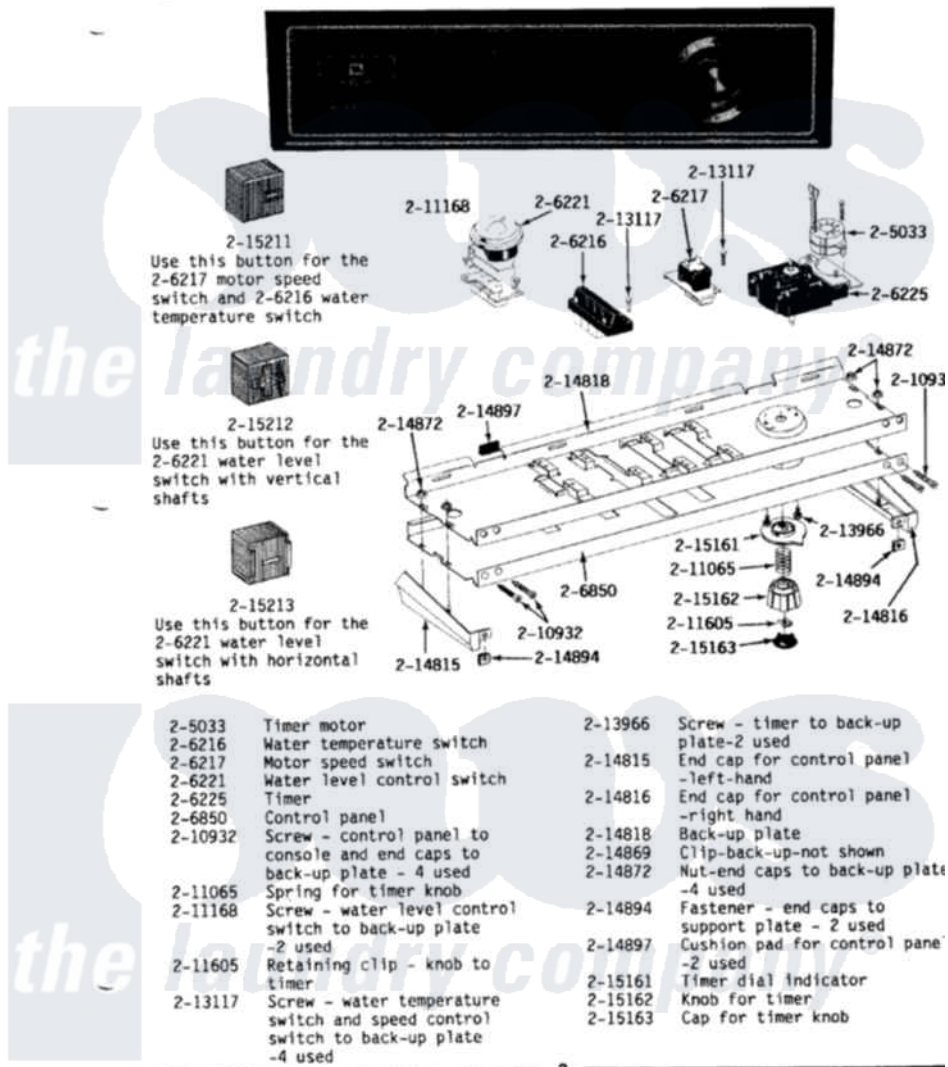

MODELS A283-A284

CONTROL PANEL

Maytag Residential Maytag GA283 Washer Parts Parts Diagram 04 - CONTROL PANEL

Click on the part number to view part

Item	Original Part Number	Replaced By	Status	Part Description
1	205033	<a href="#">22205033</a>		Motor- Tim
2	<a href="#">206216</a>			Water Temperature Switch
3	206217		Not Available	SPEED CONTROL SWITCH
4	206221		Not Available	WATER LEVEL SWITCH----NA
5	<a href="#">206225</a>			Timer
6	206850		Not Available	CONTROL PANEL
8	<a href="#">211065</a>			Spring, Index Wheel
10	<a href="#">211605</a>			Bezel, Timer Dial
12	213966	<a href="#">3400014</a>		Screw
13	<a href="#">214815</a>			End Cap F/Control Panel-LH
14	<a href="#">214816</a>			End Cap F/Control Panel-RH
15	<a href="#">214818</a>			Back Up Plate
NI	<a href="#">214869</a>			Clip For Back Up Plate
17	<a href="#">214872</a>			Palnut, End Cap Note: Nut, Lamp Holder
18	<a href="#">214894</a>			Fastener, End Cap

19	<a href="#">214897</a>		Pad, Control Panel
20	215161	<a href="#">22001571</a>	Bezel, Timer Dial
21	<a href="#">215162</a>		Timer Knob
22	215163	Not Available	CAP FOR KNOB