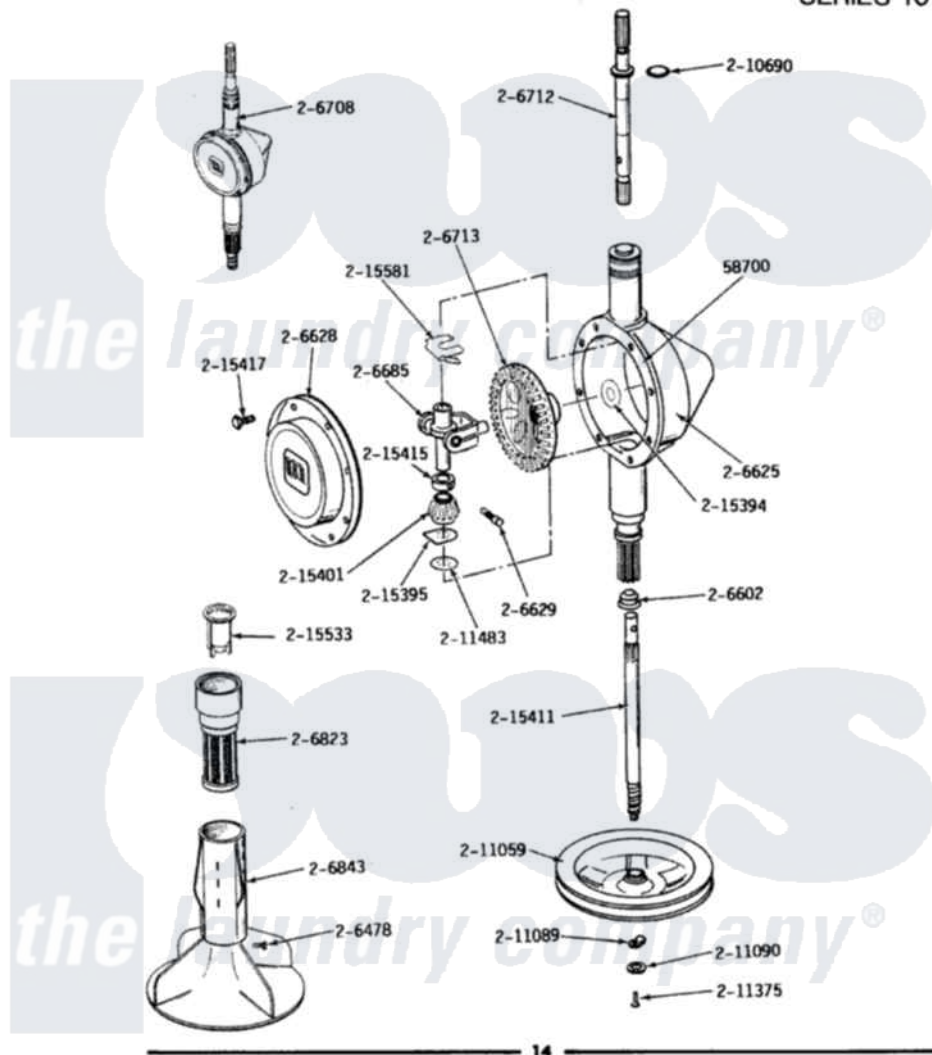

MODELS A105-A283-A284 ORBITAL TRANSMISSION
SERIES 10

Maytag Residential Maytag GA283 Washer Parts Parts Diagram 05 - ORBITAL TRANSMISSION (SERIES 10)
 Click on the part number to view part

Item	Original Part Number	Replaced By	Status	Part Description
1	Y058700	675652		Adhesive
2	206478		Not Available	SCREW & WASHER FOR AGITATOR
3	206602	207843		Lip Seal Repair Kit
4	206625	6-2097790		Transmison
5	206628			Cover, Transmission
6	Y206629			Pin, Collar
7	206685	6-2066850		Yoke
8	206708	6-2097790		Transmison
9	206712	6-2097820		Kit- Shaft
10	206713	6-2067130		Gear- Beve
11	206823	Y207427		Lint Filter Shallow
12	206843	207538		Agitator W/Lock Screw
13	210690			Seal, Rubber
14	211059	6-2301530		Pulley
15	211089			Lug, Stop Pulley
16	211090	22003555		Washer, Stop Lug

17	211375	681582	Screw
18	211483	6-2114830	Washer- SP
19	215394		Washer, Bevel Gear
20	215395		Plate, Clutch
21	215401	W10221114	Pinion
22	215411	12001451	Ctr Shaft W/Collar Andkeeper-Sha
23	215415	Not Available	COLLAR, LOWER
24	215417	Not Available	SCREW, TRANSMISSION COVER
25	215533	215733	Dispensing Cup
26	215581		Spring, Agitator Shaft