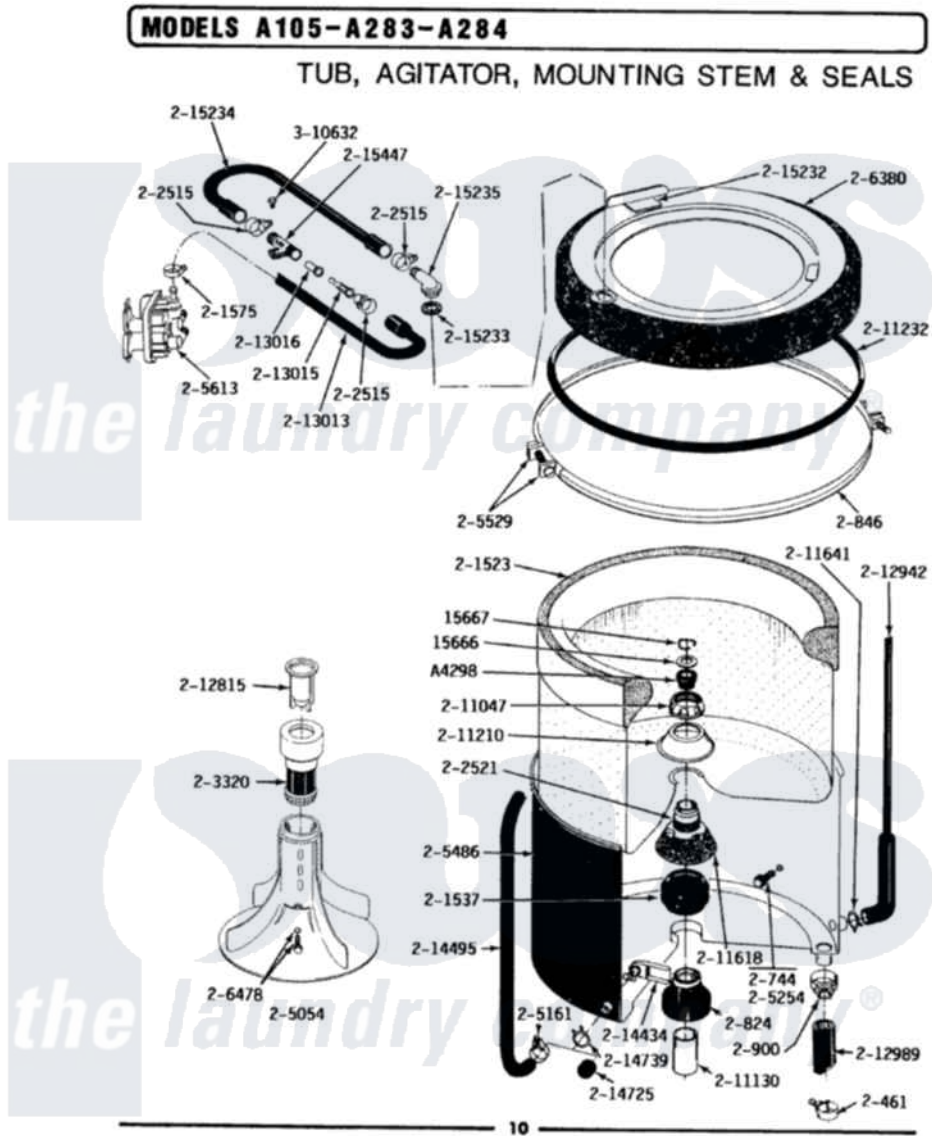

Maytag GA283 09 - TUB, AGITATOR, MOUNTING STEM & SEAL

Maytag Residential Maytag GA283 Washer Parts Parts Diagram 09 - TUB, AGITATOR, MOUNTING STEM & SEAL
 Click on the part number to view part

Item	Original Part Number	Replaced By	Status	Part Description
1	Y0A4298	6-0A57420		Seal- Agitator
2	Y015666			Washer, Retaining -
3	Y015667			Retaining Ring
NI	Y054867			Washer, Lock
5	200461	285655		Clamp, Hose
6	200744	W10175939		Bolt
7	200824	6-2040130		Tub Bearin
8	200846			Clamp - Tub Cover
9	200900	616099		Clamp
10	201523		Not Available	INNER TUB
11	201537	6-2095720		Mounting S
12	201575			Clamp, Hose
13	202515	596669		Clamp, Manifold
14	202521	6-2095720		Mounting S
15	203320		Not Available	LINT FILTER - DISPENSER
NI	204012	6-2095720		Mounting S

"	204013	6-2040130		Tub Bearin
18	205054		Not Available	AGITATOR
19	205161	489503		Clamp
20	205254	W10175938		Bolt
21	205486		Not Available	PART NOT USED
22	205529			Nut And Bolt Kit For Tub Clam
23	205613			Water Valve
24	206380		Not Available	COVER, TUB
25	206478		Not Available	SCREW & WASHER FOR AGITATOR
27	211047	6-2110472		Nut- Clamp
NI	211100			Washer, Outer Tub
29	211130			Bearing Liner, Tub Bearing
30	211210			Washer, Clamping Nut
31	211232			Seal, Tub Cover
32	211618	22001423		Set Screw, Mounting Stem
33	211641			Clamp, 1-1/16"
34	212815		Not Available	DISPENSER CUP
35	212942	22001619		Tube, Water Level Switch
36	Y212989			Hose, Outer Tub To Pump
37	213013			Hose, Injector
38	213015			Nozzle, Injector
39	213016	216201		Nozzle
42	214725			Cap For Spout-Outer Tub
43	214739	596669		Clamp, Manifold
44	215232			Bumper, Unbalance
45	215233			Seal For Injector Tube
46	Y215234			Hose, Injector Fill
47	215235			Tube, Injector
48	215447			Sleeve For Injector
49	Y310632	1163839		Screw