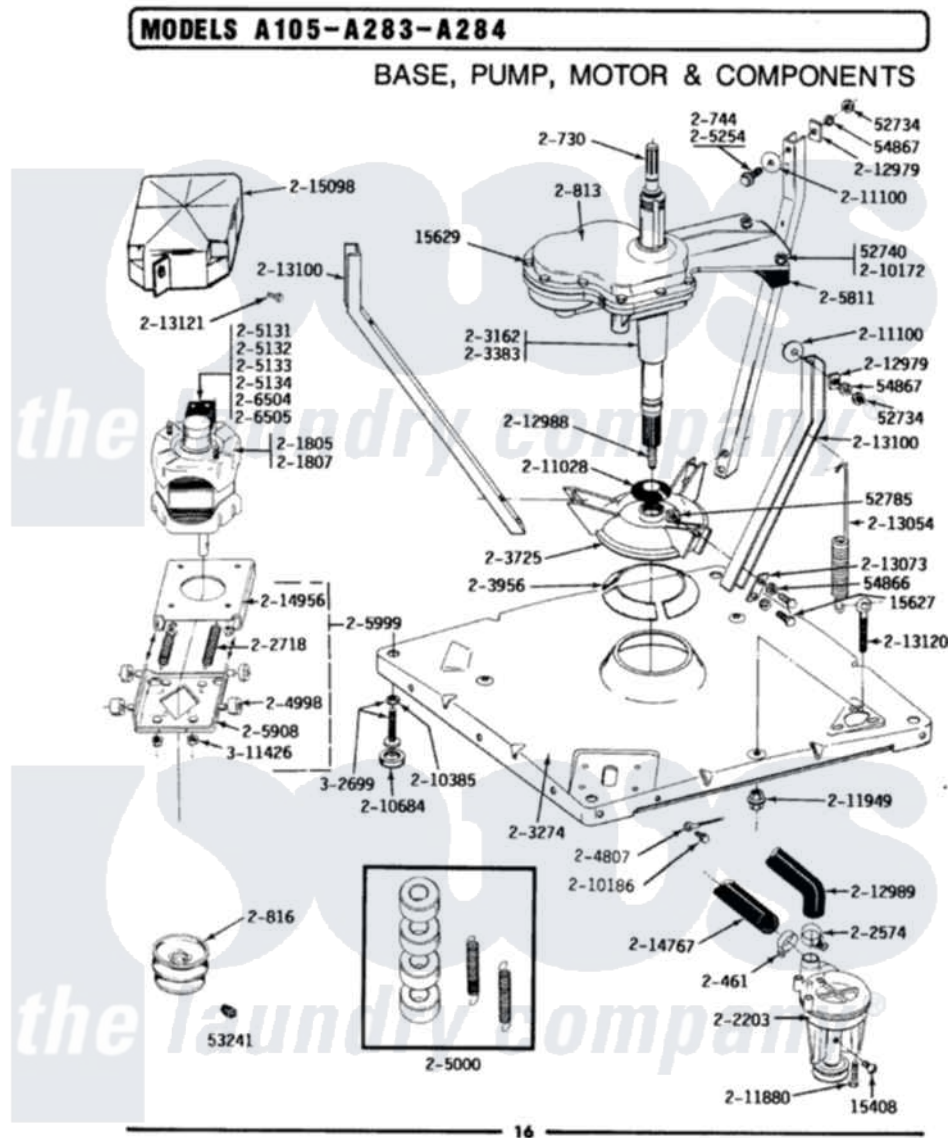

Maytag GA284 01 - BASE, PUMP, MOTOR & COMPONENTS

Maytag Residential Maytag GA284 Washer Parts Parts Diagram 01 - BASE, PUMP, MOTOR & COMPONENTS
 Click on the part number to view part

Item	Original Part Number	Replaced By	Status	Part Description
1	Y015408	22003235		Screw, Bearing Insert
2	Y015627			Screw- Hex
3	Y015629			Bolt, Grinding Chamber
4	Y052734			Nut, Carrage Bolts And Bracket
5	Y052740	62739		Nut, Lock
6	Y052785			Nut, Brace To Damper
7	Y053241			Set Screw, Motor Pulley
8	Y054866	486009		Lockwasher
9	Y054867			Washer, Lock
10	200461	285655		Clamp, Hose
11	200730	22002124		Shaft- Agi
12	200744	W10175939		Bolt
13	200813		Not Available	GEAR CASE COVER ASSEMBLY
14	200816	6-2008160		Pulley- MO
15	201807	12002353		Motor-Drve