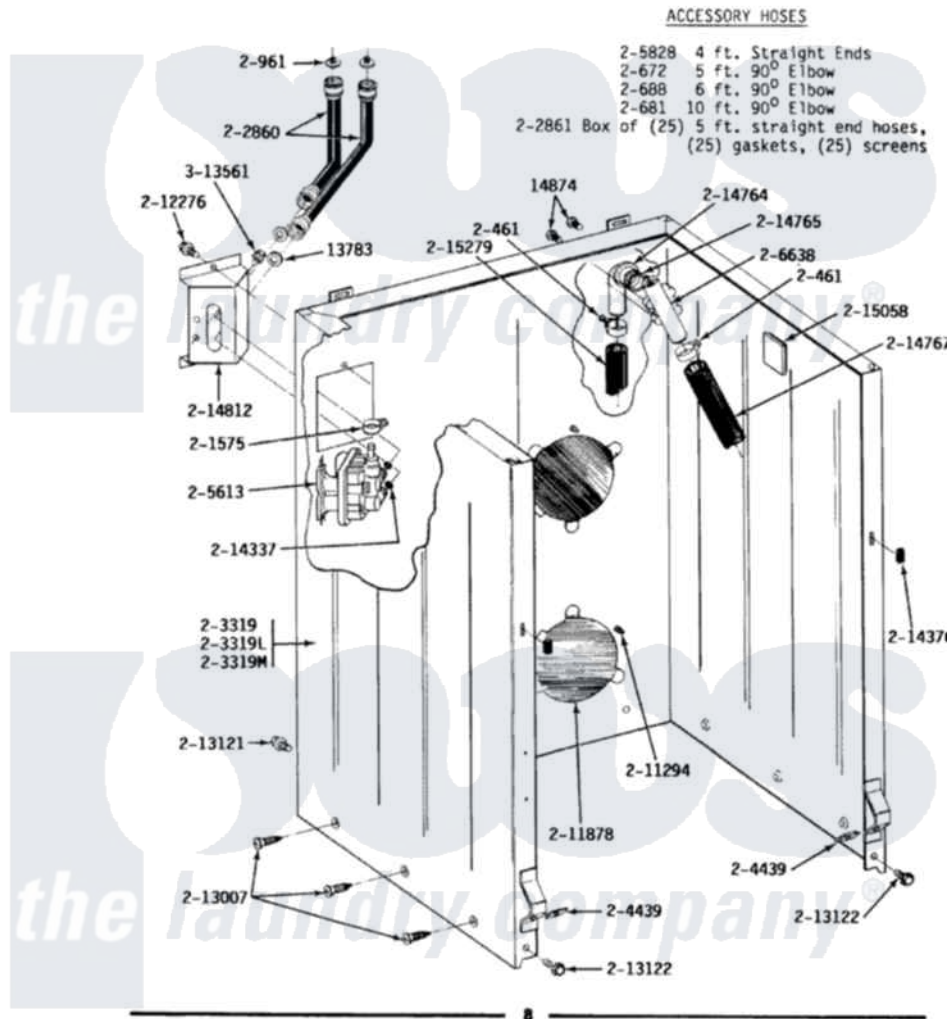

Maytag GA284 02 - CABINET, WATER VALVE, HOSES & FRNT PANEL

MODELS A105-A283-A284

CABINET, WATER VALVE, HOSES & FRONT PANEL

Maytag Residential Maytag GA284 Washer Parts Parts Diagram 02 - CABINET, WATER VALVE, HOSES & FRNT PANEL

Click on the part number to view part

Item	Original Part Number	Replaced By	Status	Part Description
1	Y013783			Washer, Inlet Hose
2	Y014874			Screw, Idler Arm And Sleeve
3	200461	285655		Clamp, Hose
4	200672	76314		Hose, Inlet 6 Ft. Hose With Elbow
5	200681	21001467		Hose- 10'
6	200688	76314		Hose, Inlet 6 Ft. Hose With Elbow
NI	Y200832			Capacitor
8	200961	12001413		Strainer And Washer Kit
9	201575			Clamp, Hose
10	202860			Inlet Hose Assembly
11	202861	202860		Inlet Hose Assembly
NI	203237			No.17 Wire With Terminal
15	203319M		Not Available	CABINET-HARVEST WHEAT
16	204439			Screw And Fstner Assembly

17	205613		Water Valve
18	205828	202860	Inlet Hose Assembly
NI	206103		Capacitor Kit
20	206638		Siphon Break
NI	211149		Clip, Capacitor
22	211294	90767	Screw, 8A X 3/8 HeX Washer Head Tapping
23	211878	Not Available	PLATE, ACCESS
24	212276	W10116760	Screw
NI	212982	22001650	Fastener, Spring
"	212998M	Not Available	FRONT PANEL-HARVEST WHEAT
29	213007		Xfor Cabinet See Cabinet, Back
30	213121	3400111	Screw, 12-14 X 5/8
31	213122	27001200	Screw
NI	213846		Guard, Belt
33	214337	96160	Screen
34	214376	22002331	Spacer, Front Panel
35	214764	208847	Elbow
36	214765		Gasket, Siphon Break
37	214767	22001448	Hose, Pump
38	214812	22002361	Bracket, Water Valve
39	215058		Pad, Cabinet Bumper
40	215279	22003410	Hose, Drain
41	Y313561		Screw----NA