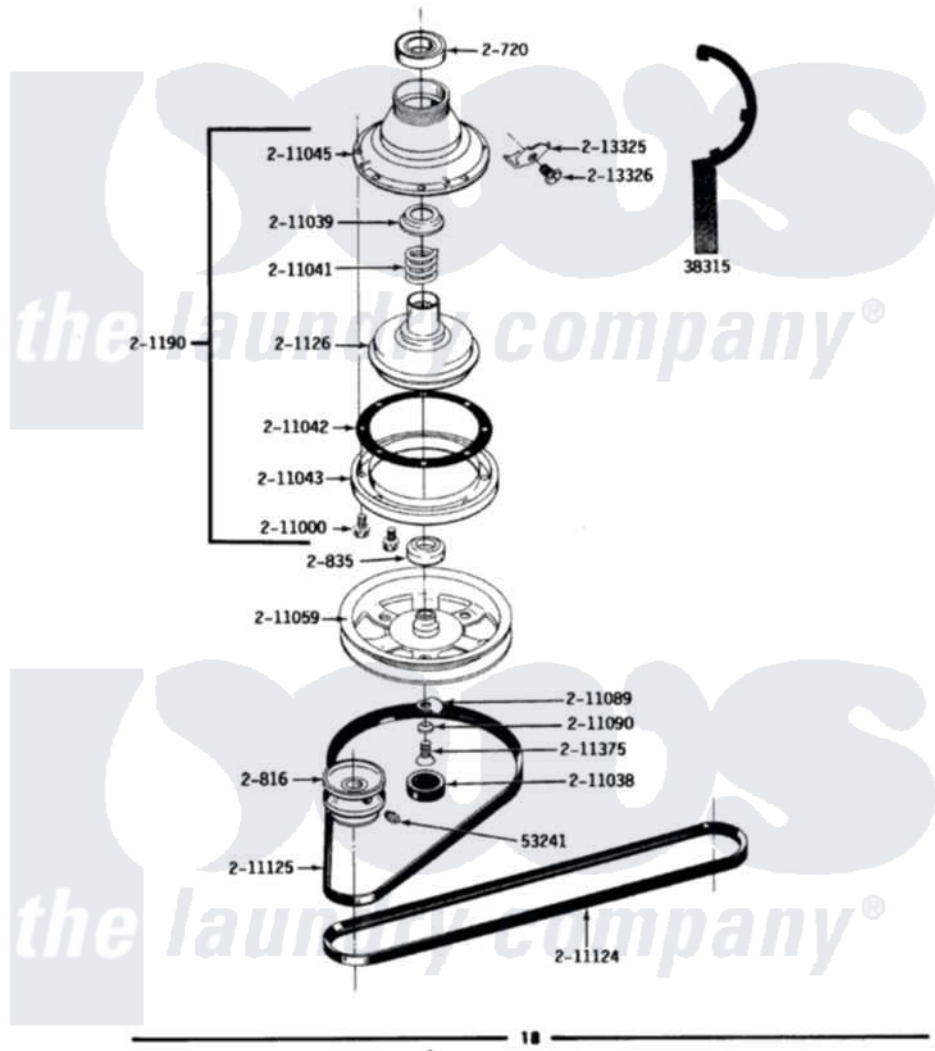

Maytag GA284 03 - CLUTCH, BRAKE & BELTS

MODELS A105-A283-A284 CLUTCH, BRAKE & BELTS

Maytag [Residential Maytag GA284 Washer Parts](#) Parts Diagram 03 - CLUTCH, BRAKE & BELTS
 Click on the part number to view part

Item	Original Part Number	Replaced By	Status	Part Description
1	Y038315	038315		Tool
2	Y053241			Set Screw, Motor Pulley
3	Y200720	22003441		Bearing, Rear
4	200816	6-2008160		Pulley- MO
5	200835			Bearing, Brake Rotor
6	201126	6-2011900		Brake Asse
7	201190	6-2011900		Brake Asse
8	211000			SCREW, BRAKE DRUM (HEX HEAD)
9	211038		Not Available	CAP, OIL RETAINER
10	211039	6-2011900		Brake Asse
11	211041	6-2011900		Brake Asse
12	211042	6-2011900		Brake Asse
13	211043	6-2011900		Brake Asse
14	211045	6-2011900		Brake Asse
15	211059	6-2301530		Pulley
16	211089			Lug, Stop Pulley

17	211090	22003555	Washer, Stop Lug
18	211124		Part Not Used
19	211125		V Belt, Drive Pulley
20	211375	681582	Screw
21	213325		Clip, Retaining
22	213326		Bolt, Sems Retaining Clip