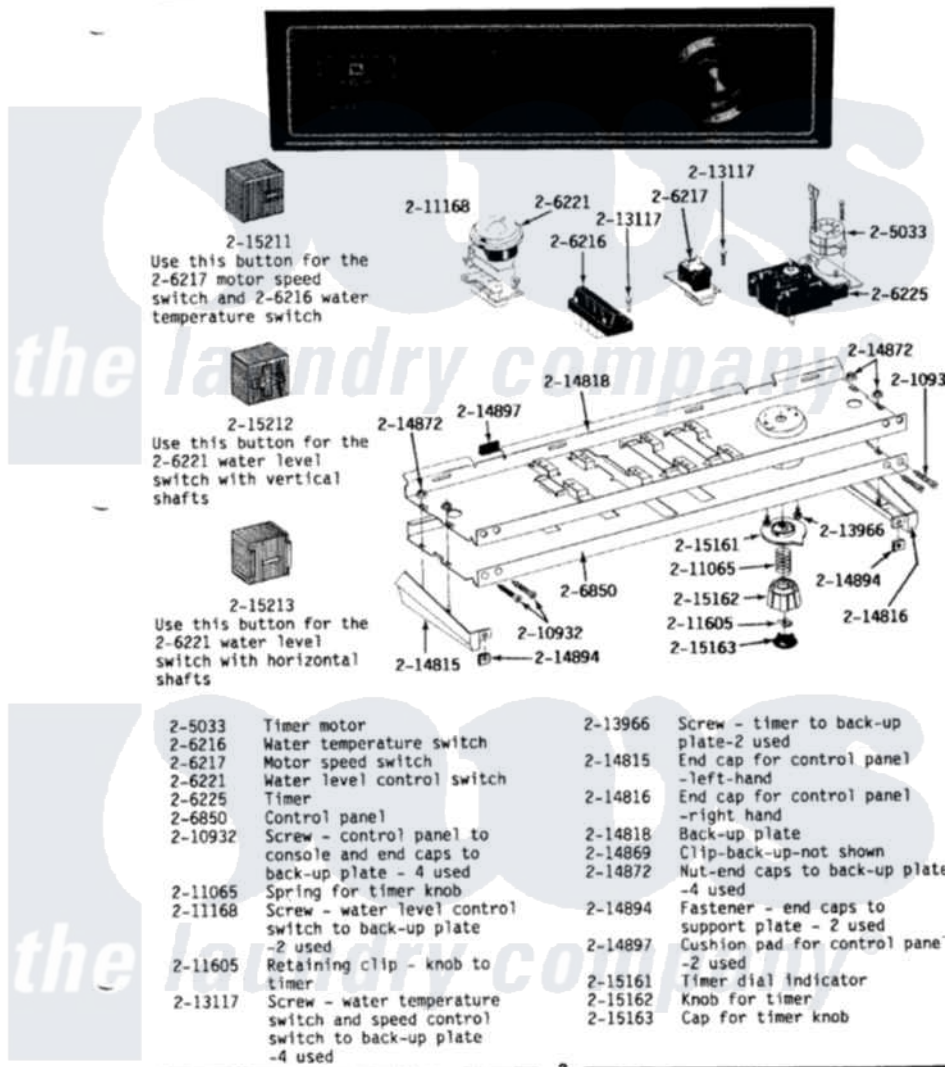

MODELS A283-A284

CONTROL PANEL

Maytag Residential Maytag GA284 Washer Parts Parts Diagram 04 - CONTROL PANEL

Click on the part number to view part

| Item | Original Part Number | Replaced By | Status | Part Description |
|------|------------------------|---------------------------|---------------|---|
| 1 | 205033 | 22205033 | | Motor- Tim |
| 2 | 206216 | | | Water Temperature Switch |
| 3 | 206217 | | Not Available | SPEED CONTROL SWITCH |
| 4 | 206221 | | Not Available | WATER LEVEL SWITCH----NA |
| 5 | 206225 | | | Timer |
| 6 | 206850 | | Not Available | CONTROL PANEL |
| 7 | 210932 | | | Screw, No.8 X 9/16 Ctsk Note: Screw, Inlet Duct |
| 8 | 211065 | | | Spring, Index Wheel |
| 9 | 211168 | W10139210 | | Screw, 8-18 X 5/16 |
| 10 | 211605 | | | Bezel, Timer Dial |
| 11 | 213117 | 67006908 | | Screw, Ice Rack |
| 12 | 213966 | 3400014 | | Screw |
| 13 | 214815 | | | End Cap F/Control Panel-LH |
| 14 | 214816 | | | End Cap F/Control Panel-RH |
| 15 | 214818 | | | Back Up Plate |

| | | | |
|----|------------------------|--------------------------|-------------------------------------|
| NI | 214869 | | Clip For Back Up Plate |
| 17 | 214872 | | Nut, End Cap Note: Nut, Lamp Holder |
| 18 | 214894 | | Fastener, End Cap |
| 19 | 214897 | | Pad, Control Panel |
| 20 | 215161 | 22001571 | Bezel, Timer Dial |
| 21 | 215162 | | Timer Knob |
| 22 | 215163 | Not Available | CAP FOR KNOB |