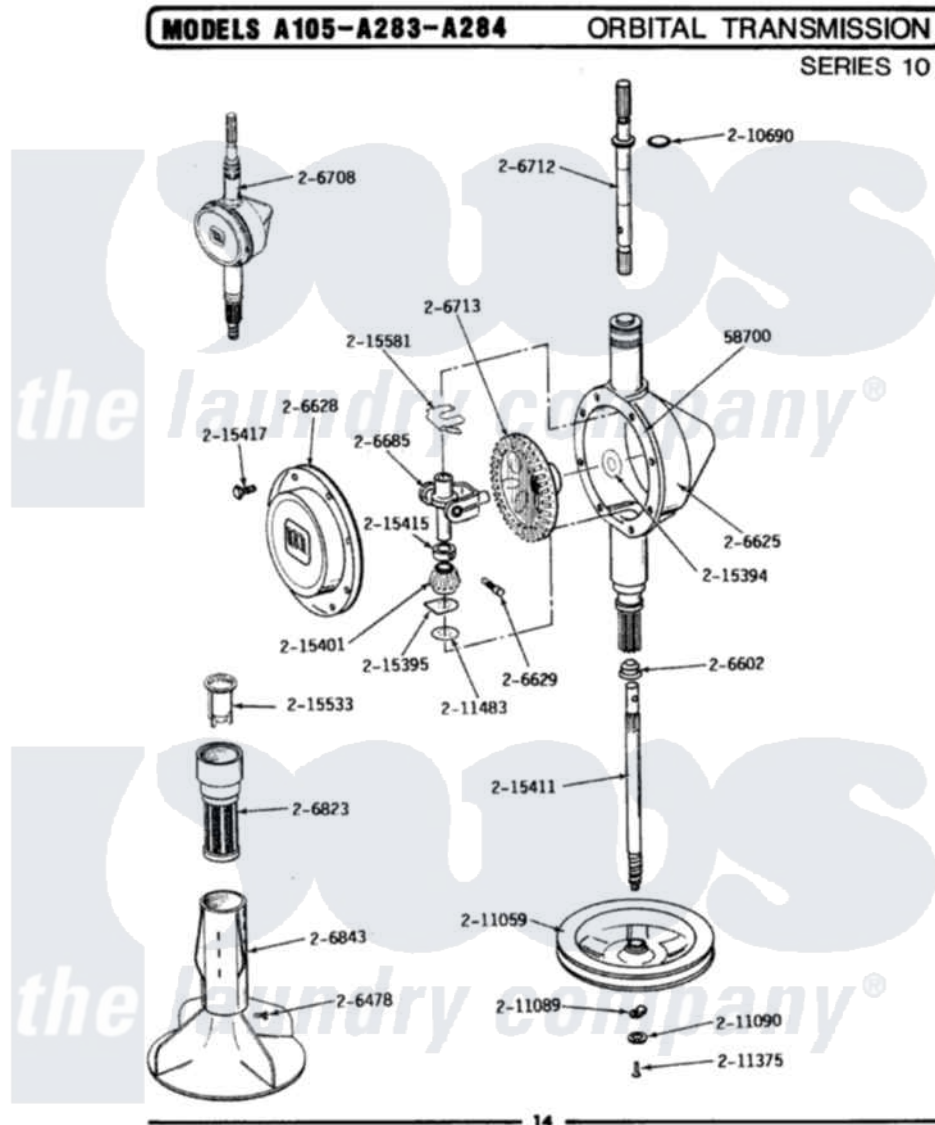

Maytag GA284 05 - ORBITAL TRANSMISSION (SERIES 10)

14

Maytag Residential Maytag GA284 Washer Parts Parts Diagram 05 - ORBITAL TRANSMISSION (SERIES 10)
Click on the part number to view part

Item	Original Part Number	Replaced By	Status	Part Description
1	Y058700	675652		Adhesive
2	206478		Not Available	SCREW & WASHER FOR AGITATOR
3	206602	207843		Lip Seal Repair Kit
4	206625	6-2097790		Transmison
5	206628			Cover, Transmission
6	Y206629			Pin, Collar
7	206685	6-2066850		Yoke
8	206708	6-2097790		Transmison
9	206712	6-2097820		Kit- Shaft
10	206713	6-2067130		Gear- Beve
11	206823	Y207427		Lint Filter Shallow
12	206843	207538		Agitator W/Lock Screw
13	210690			Seal, Rubber
14	211059	6-2301530		Pulley
15	211089			Lug, Stop Pulley
16	211090	22003555		Washer, Stop Lug