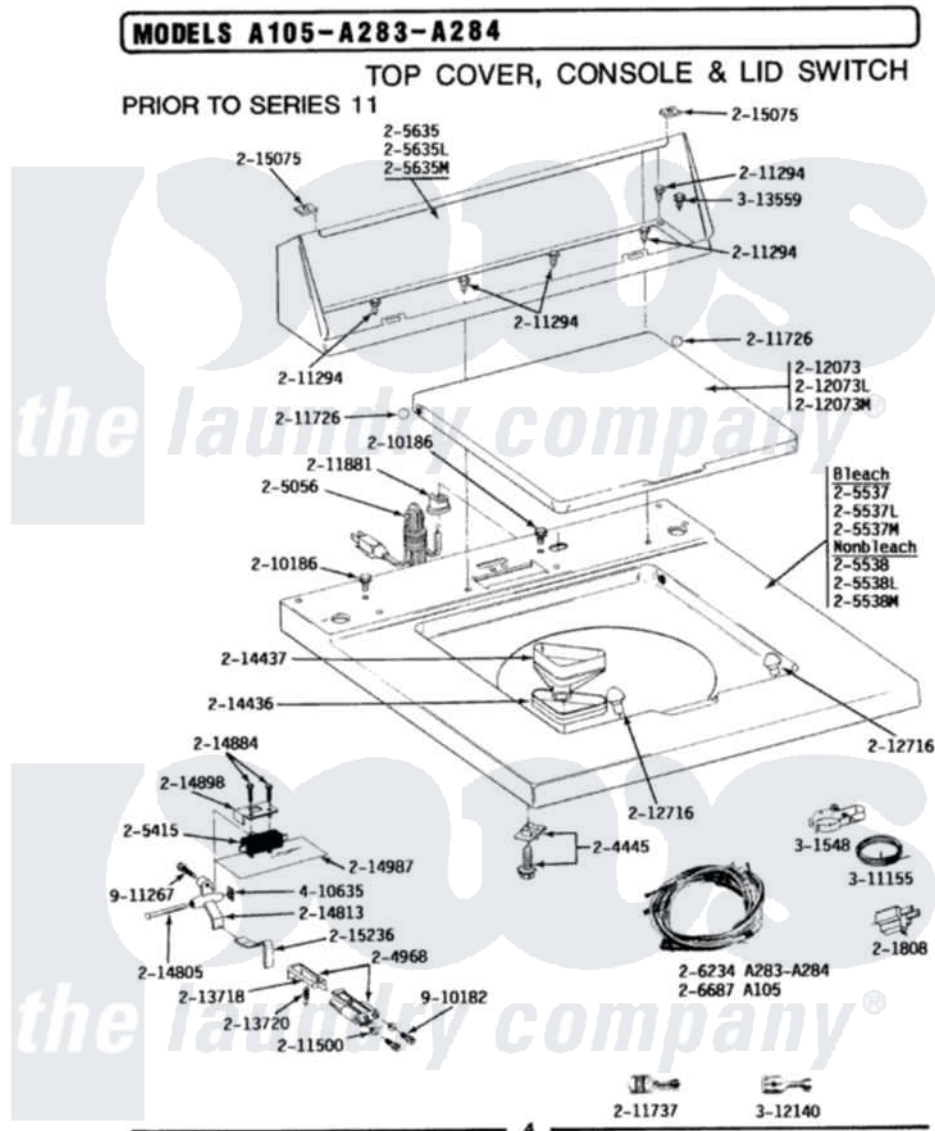

Maytag GA284 06 - TOP COVER, CONSOLE & LID SWITCH

Maytag Residential Maytag GA284 Washer Parts Parts Diagram 06 - TOP COVER, CONSOLE & LID SWITCH
 Click on the part number to view part

Item	Original Part Number	Replaced By	Status	Part Description
1	Y201808			Converter
2	204445			Screw And Fastener Assembly
3	204968			Plunger And Bracket Assembly--W
4	205056	204590		Cord, Power
5	205415	279347		Switch-Lid
8	205537M		Not Available	TOP COVER-HARVEST WHEAT
11	205635M		Not Available	CONSOLE (HVST WHEAT)
12	206234		Not Available	WIRE HARNESS
13	210186	3370225		Screw
14	211294	90767		Screw, 8A X 3/8 Hex Washer Head Tapping
15	211500			Washer, Bracket To Top Cover
16	211726			Hinge, Ball Lid
17	211737	248562		Terminal
18	211881			Grommet, Cord Part Not Used-Gas Models Only

21	212073M	Not Available	LID-HARVEST WHEAT
22	212716		Bumper, Lid
23	213718		Plunger, Lid Switch
24	213720		Spring, Lid Switch
25	214436		Gasket
26	214437	215577	Bleach Inlet White
27	214805		Pin For Unbalance Lever
28	214813	Not Available	LEVER FOR LID SWITCH
29	214884	213501	Screw, No.6-20 X 1-1/8 Inch
30	214898		Cover For Lid Switch
31	214987		Moisture Barrier For Switch
32	215075		Fastener, Control Panel To Console
33	215236	214804	Unbalance Lever
34	301548		Clamp, Ground Wire
35	311155		Ground Wire And Clamp
36	Y312140		Wire Connector
37	Y313559		Screw
38	410635		Fastener
39	910182	25-7809	Screw, No.6-20 1/2 Flthd Torx
40	911267		Screw, Pump Cover