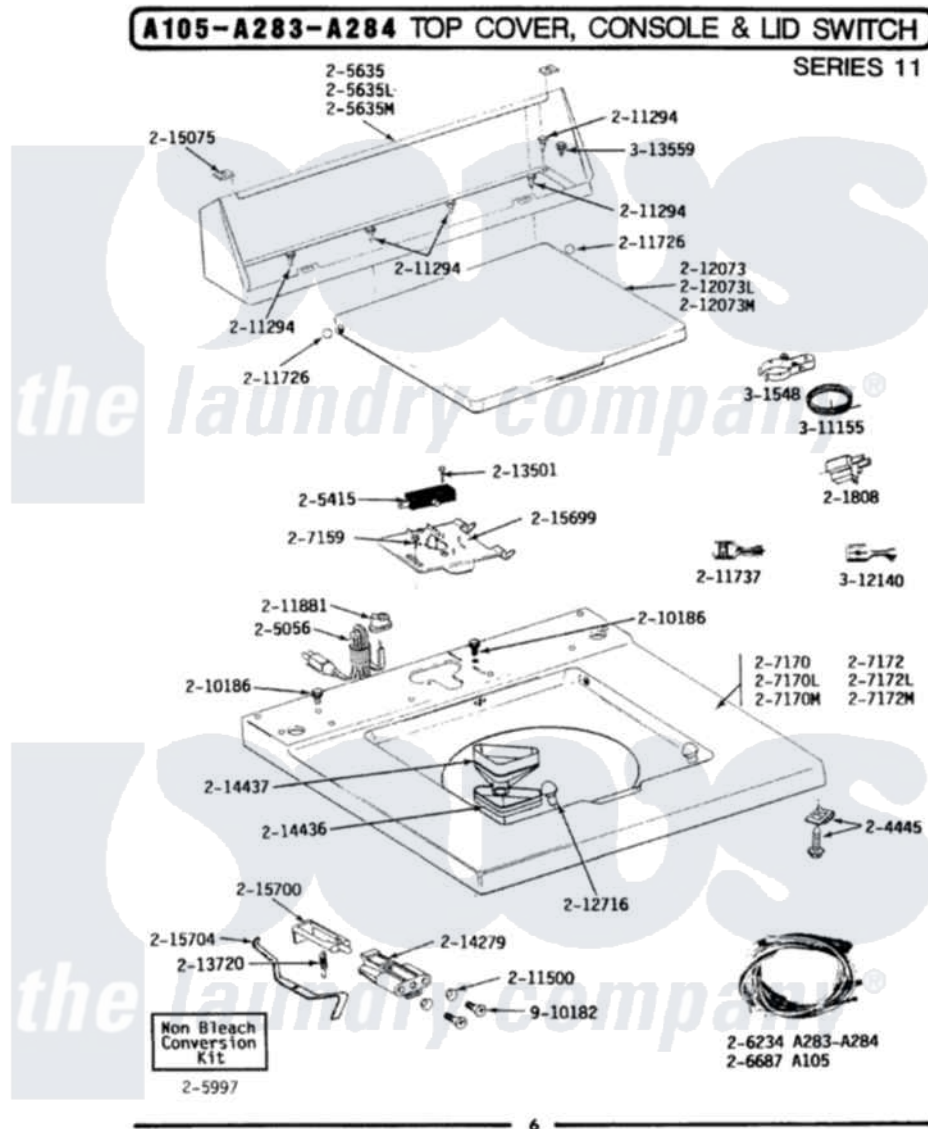

# Maytag GA284 07 - TOP COVER, CONSOLE & LID SWITCH (SER 11)

Maytag Residential Maytag GA284 Washer Parts Parts Diagram 07 - TOP COVER, CONSOLE & LID SWITCH (SER 11)  
 Click on the part number to view part

Item	Original Part Number	Replaced By	Status	Part Description
1	<a href="#">Y201808</a>			Converter
2	<a href="#">204445</a>			Screw And Fastener Assembly
3	205056	<a href="#">204590</a>		Cord, Power
4	205415	<a href="#">279347</a>		Switch-Lid
7	205635M		Not Available	CONSOLE (HVST WHEAT)
8	<a href="#">205997</a>			Non-Bleach Conversion Kit
9	206234		Not Available	WIRE HARNESS
10	207159	<a href="#">489355</a>		Screw, 8 X 1/2
13	207170M		Not Available	TOP COVER ASSY HVT WHEAT
14	210186	<a href="#">3370225</a>		Screw
15	211294	<a href="#">90767</a>		Screw, 8A X 3/8 HeX Washer Head Tapping
16	<a href="#">211500</a>			Washer, Bracket To Top Cover
17	<a href="#">211726</a>			Hinge, Ball Lid
18	211737	<a href="#">248562</a>		Terminal
19	<a href="#">211881</a>			Grommet, Cord Part Not Used-

19	<a href="#">211001</a>		Gas Models Only
22	212073M	Not Available	LID-HARVEST WHEAT
23	<a href="#">212716</a>		Bumper, Lid
24	<a href="#">213501</a>		Screw, No.6-20 X 1-1/8 Inch
25	<a href="#">213720</a>		Spring, Lid Switch
26	214279	<a href="#">204968</a>	Plunger And Bracket Assembly--W
27	<a href="#">214436</a>		Gasket
29	<a href="#">215075</a>		Fastener, Control Panel To Console
30	Y215699	<a href="#">22001678</a>	Bracket, Switch And Fuse
31	215700	Not Available	LID SWITCH PLUNGER
32	<a href="#">215704</a>		Lever, Unbalance
33	<a href="#">301548</a>		Clamp, Ground Wire
34	<a href="#">311155</a>		Ground Wire And Clamp
35	<a href="#">Y312140</a>		Wire Connector
36	<a href="#">Y313559</a>		Screw
37	910182	<a href="#">25-7809</a>	Screw, No.6-20 1/2 Flthd Torx