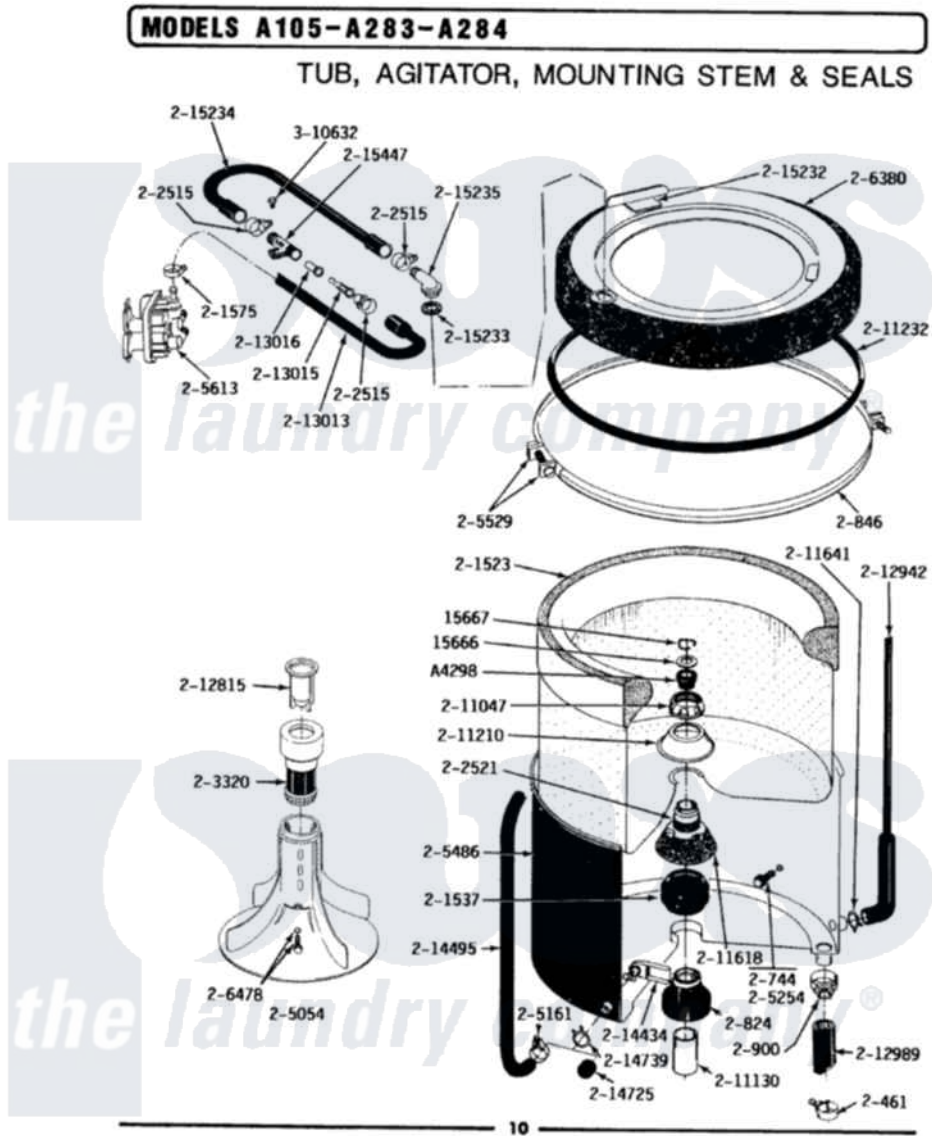

Maytag GA284 09 - TUB, AGITATOR, MOUNTING STEM & SEAL

Maytag Residential Maytag GA284 Washer Parts Parts Diagram 09 - TUB, AGITATOR, MOUNTING STEM & SEAL
 Click on the part number to view part

Item	Original Part Number	Replaced By	Status	Part Description
1	Y0A4298	6-0A57420		Seal- Agitator
2	Y015666			Washer, Retaining -
3	Y015667			Retaining Ring
NI	Y054867			Washer, Lock
5	200461	285655		Clamp, Hose
6	200744	W10175939		Bolt
7	200824	6-2040130		Tub Bearin
8	200846			Clamp - Tub Cover
9	200900	616099		Clamp
10	201523		Not Available	INNER TUB
11	201537	6-2095720		Mounting S
12	201575			Clamp, Hose
13	202515	596669		Clamp, Manifold
14	202521	6-2095720		Mounting S
15	203320		Not Available	LINT FILTER - DISPENSER
NI	204012	6-2095720		Mounting S

"	204013	6-2040130		Tub Bearin
18	205054		Not Available	AGITATOR
19	205161	489503		Clamp
20	205254	W10175938		Bolt
21	205486		Not Available	PART NOT USED
22	205529			Nut And Bolt Kit For Tub Clam
23	205613			Water Valve
24	206380		Not Available	COVER, TUB
25	206478		Not Available	SCREW & WASHER FOR AGITATOR
NI	206478		Not Available	SCREW & WASHER FOR AGITATOR
27	211047	6-2110472		Nut- Clamp
NI	211100			Washer, Outer Tub
29	211130			Bearing Liner, Tub Bearing
30	211210			Washer, Clamping Nut
31	211232			Seal, Tub Cover
32	211618	22001423		Set Screw, Mounting Stem
33	211641			Clamp, 1-1/16"
34	212815		Not Available	DISPENSER CUP
35	212942	22001619		Tube, Water Level Switch
36	Y212989			Hose, Outer Tub To Pump
37	213013			Hose, Injector
38	213015			Nozzle, Injector
39	213016	216201		Nozzle
40	214434			Spout, Deflector
42	214725			Cap For Spout-Outer Tub
43	214739	596669		Clamp, Manifold
44	215232			Bumper, Unbalance
45	215233			Seal For Injector Tube
46	Y215234			Hose, Injector Fill
47	215235			Tube, Injector
48	215447			Sleeve For Injector
49	Y310632	1163839		Screw