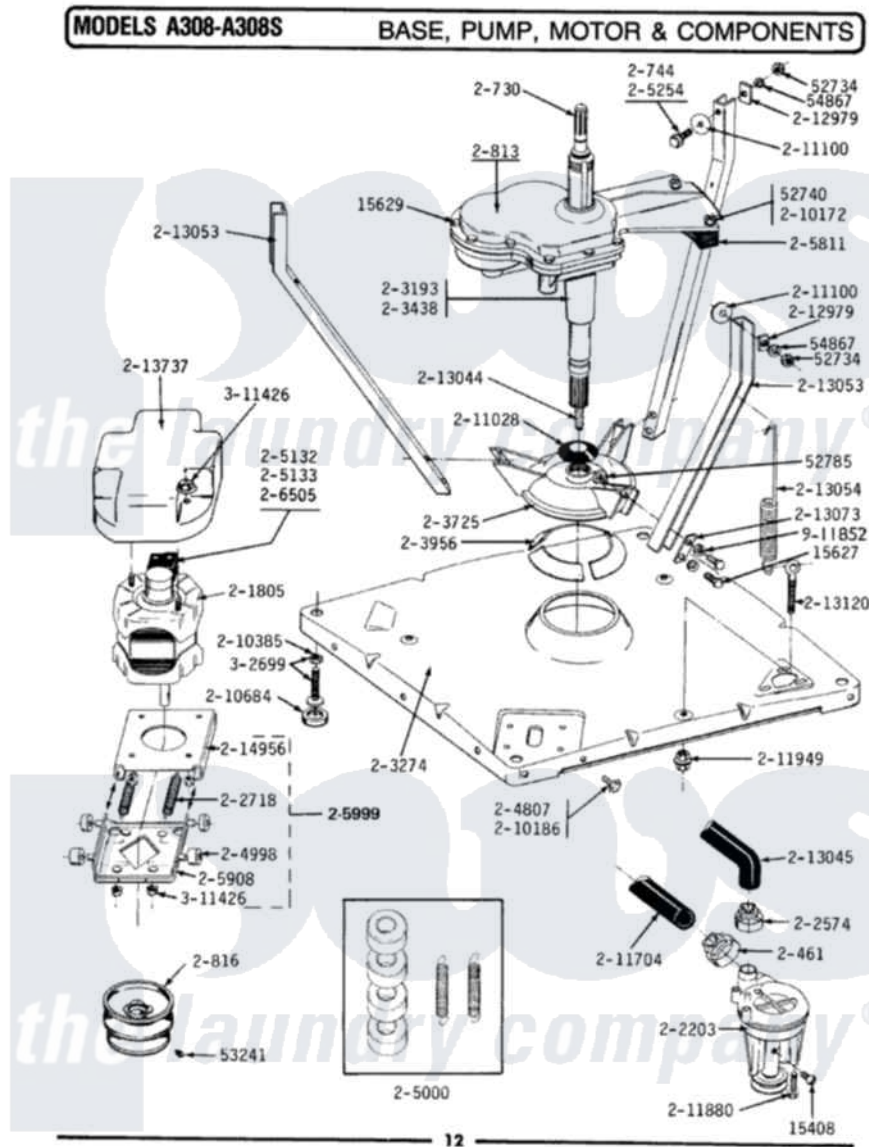

# Maytag GA308 01 - BASE, PUMP, MOTOR & COMPONENTS

Maytag Residential Maytag GA308 Washer Parts Parts Diagram 01 - BASE, PUMP, MOTOR & COMPONENTS  
 Click on the part number to view part

Item	Original Part Number	Replaced By	Status	Part Description
1	Y015408	<a href="#">22003235</a>		Screw, Bearing Insert
2	<a href="#">Y015627</a>			Screw- Hex
3	<a href="#">Y015629</a>			Bolt, Grinding Chamber
4	<a href="#">Y052734</a>			Nut, Carrage Bolts And Bracket
5	Y052740	<a href="#">62739</a>		Nut, Lock
6	<a href="#">Y052785</a>			Nut, Brace To Damper
7	<a href="#">Y053241</a>			Set Screw, Motor Pulley
8	<a href="#">Y054867</a>			Washer, Lock
9	200461	<a href="#">285655</a>		Clamp, Hose
10	200730	<a href="#">22002124</a>		Shaft- Agi
11	200744	<a href="#">W10175939</a>		Bolt
12	200813		Not Available	GEAR CASE COVER ASSEMBLY
13	200816	<a href="#">6-2008160</a>		Pulley- MO
14	201805	<a href="#">12002351</a>		Motor-Drve
15	202203	<a href="#">6-2022030</a>		Pump As Pa