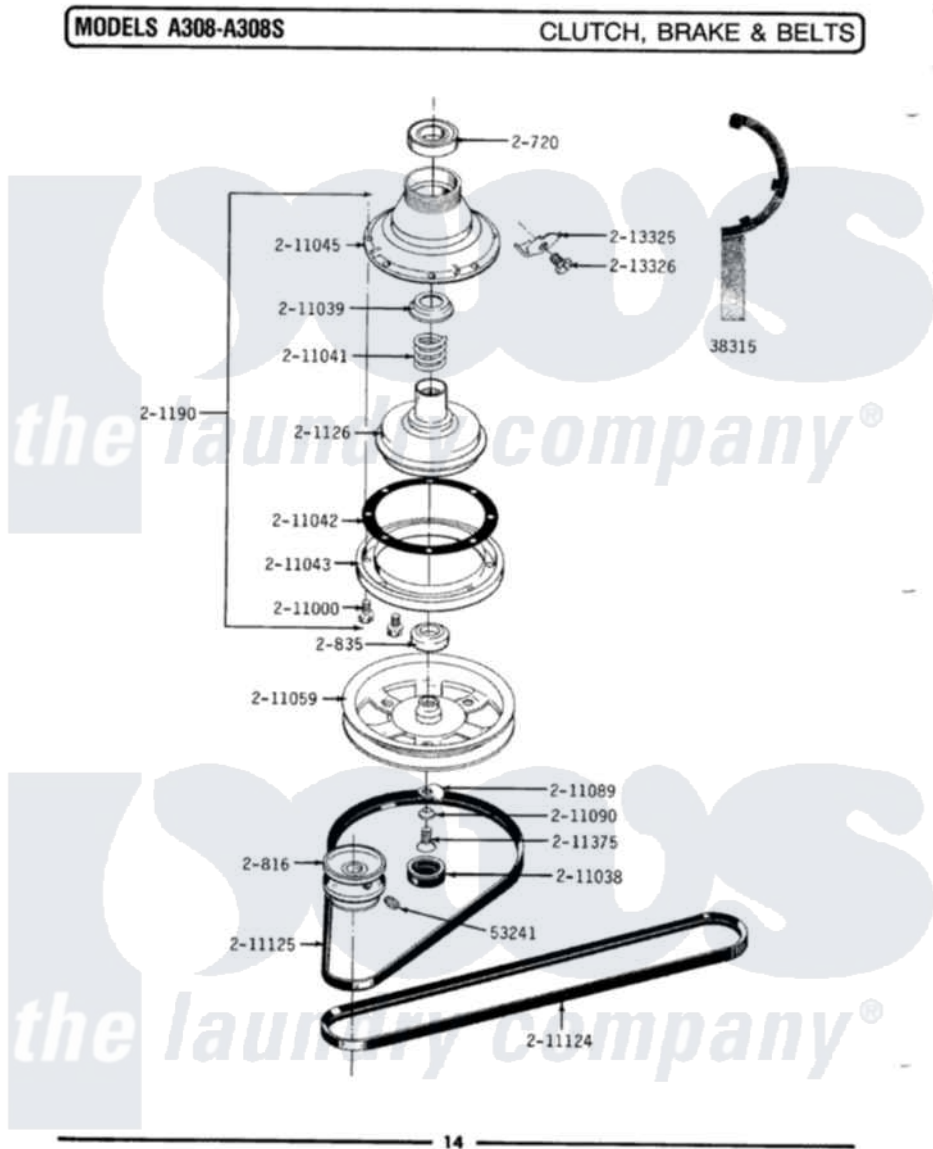

Maytag GA308 02 - CLUTCH, BRAKE & BELTS

Maytag [Residential Maytag GA308 Washer Parts](#) Parts Diagram 02 - CLUTCH, BRAKE & BELTS
 Click on the part number to view part

Item	Original Part Number	Replaced By	Status	Part Description
1	Y038315	038315		Tool
2	Y053241			Set Screw, Motor Pulley
3	Y200720	22003441		Bearing, Rear
4	200816	6-2008160		Pulley- MO
5	200835			Bearing, Brake Rotor
6	201126	6-2011900		Brake Asse
7	201190	6-2011900		Brake Asse
8	211000			SCREW, BRAKE DRUM (HEX HEAD)
9	211038		Not Available	CAP, OIL RETAINER
10	211039	6-2011900		Brake Asse
11	211041	6-2011900		Brake Asse
12	211042	6-2011900		Brake Asse
13	211043	6-2011900		Brake Asse
14	211045	6-2011900		Brake Asse
15	211059	6-2301530		Pulley
16	211089			Lug, Stop Pulley

17	211090	22003555	Washer, Stop Lug
18	211124		Part Not Used
19	211125		V Belt, Drive Pulley
20	211375	681582	Screw
21	213325		Clip, Retaining
22	213326		Bolt, Sems Retaining Clip