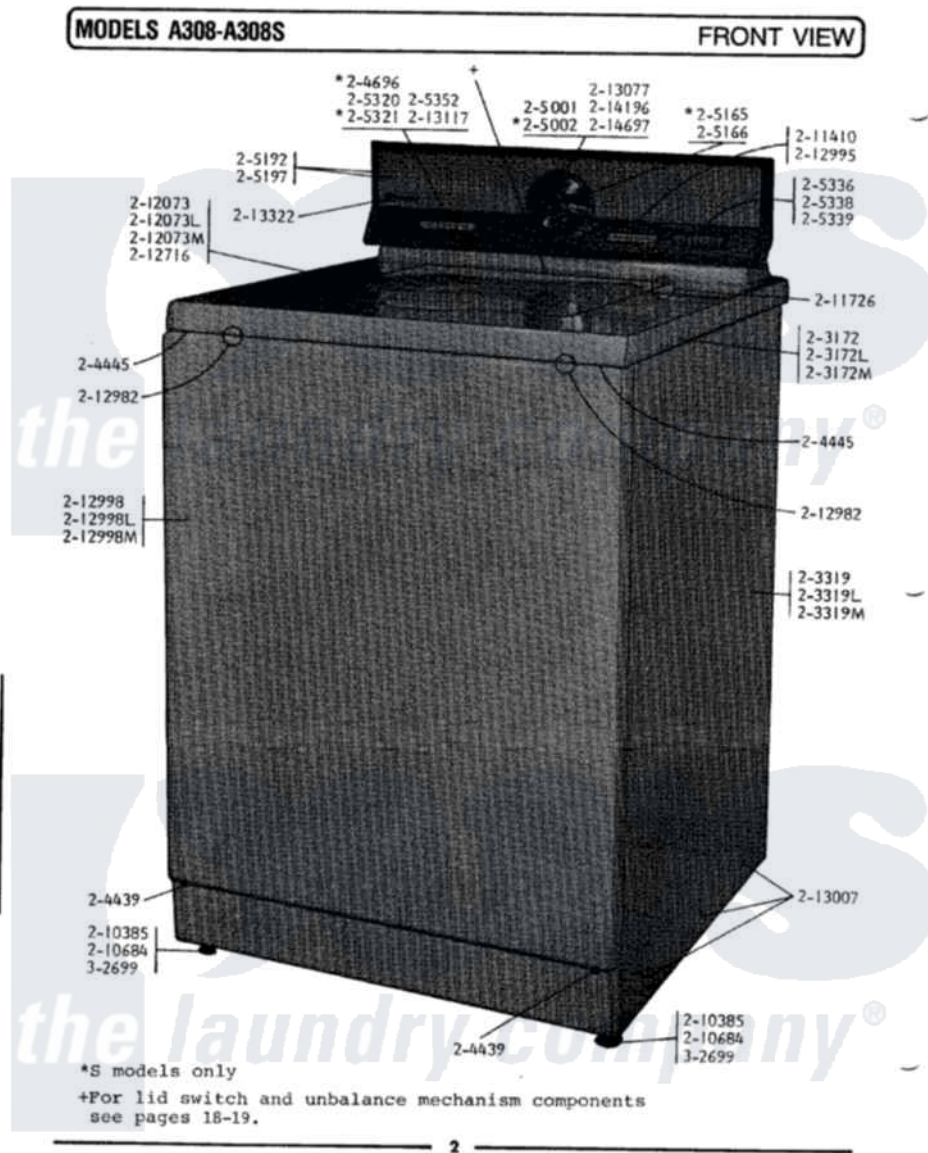

Maytag GA308 04 - FRONT VIEW

Maytag [Residential Maytag GA308 Washer Parts](#) Parts Diagram 04 - FRONT VIEW
Click on the part number to view part

Item	Original Part Number	Replaced By	Status	Part Description
3	203172M		Not Available	TOP COVER-HARVEST WHEAT
6	203319M		Not Available	CABINET-HARVEST WHEAT
7	204439			Screw And Fstner Assembly
8	204445			Screw And Fastener Assembly
10	205001			Timer
13	205166		Not Available	TIMER DIAL, SUN-GLOW
14	205192		Not Available	CONTROL PANEL, SUN-GLOW
15	205197		Not Available	CONTROL PANEL KIT, SUN-GLOW
16	205320			Temperature Control Switch
18	205336			Water Level Switch
19	205338			Button Kit For 2-5336-1
20	205339			Button Kit For 2-5336
21	205352		Not Available	BUTTON KIT FOR 2-5320
22	210385			Lock Nut For Adjustable Leg

23	210684		Foot, Adjustable Leg
NI	211294	90767	Screw, 8A X 3/8 HeX Washer Head Tapping
25	211410		Screw, HeX Head No.8 X 3/8 Inch
26	211726		Hinge, Ball Lid
29	212073M	Not Available	LID-HARVEST WHEAT
30	212716		Bumper, Lid
31	212982	22001650	Fastener, Spring
32	212995	Not Available	PLUG FOR CONTROL PANEL
35	212998M	Not Available	FRONT PANEL-HARVEST WHEAT
36	213007		Xfor Cabinet See Cabinet, Back
37	213077	Not Available	CAP FOR TIMER KNOB
38	213117	67006908	Screw, Ice Rack
39	213322	Not Available	MAYTAG DECAL
NI	213846		Guard, Belt
41	214196	Not Available	TIMER KNOB-CLEAR ACRYLIC
42	214697		Easy-Grip Knob
43	Y302699	22003428	Leg, Adjustable