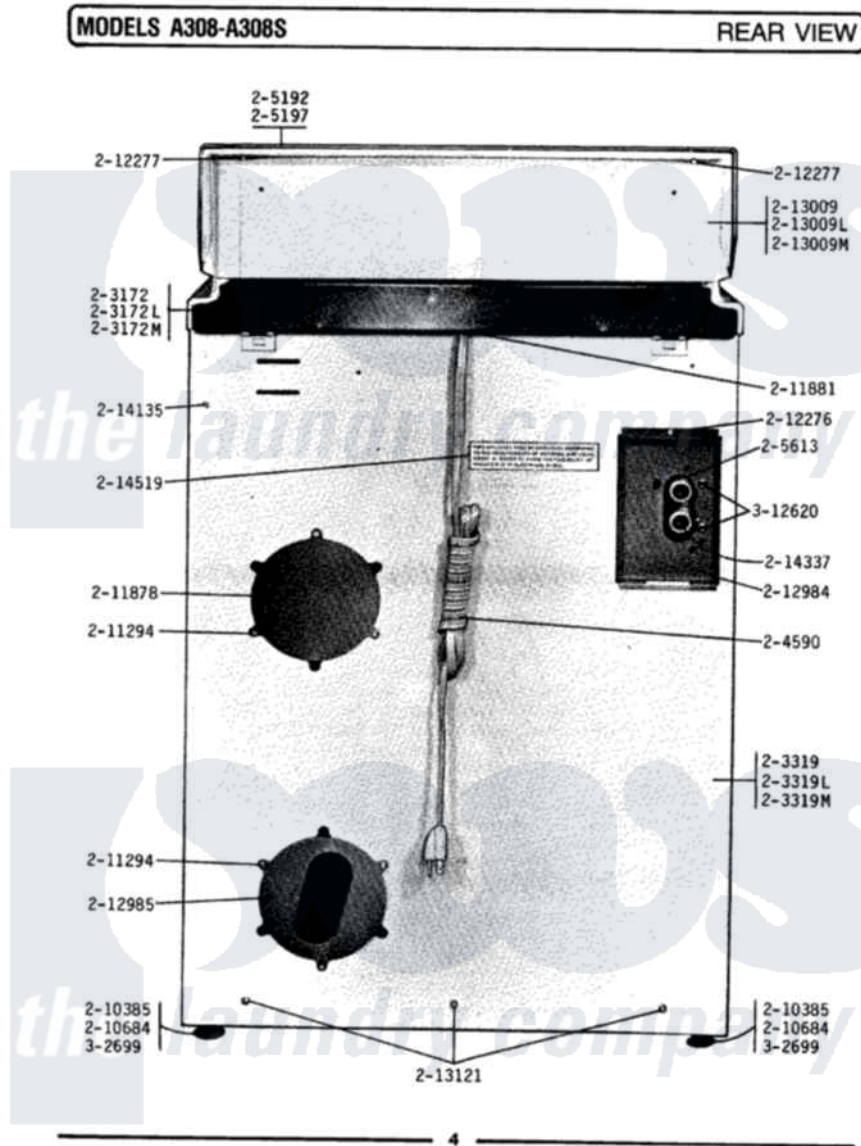

Maytag GA308 05 - REAR VIEW

Maytag Residential Maytag GA308 Washer Parts Parts Diagram 05 - REAR VIEW
 Click on the part number to view part

Item	Original Part Number	Replaced By	Status	Part Description
NI	Y201808			Converter
4	203172M		Not Available	TOP COVER-HARVEST WHEAT
7	203319M		Not Available	CABINET-HARVEST WHEAT
8	204590			Cord, Power
9	205192		Not Available	CONTROL PANEL, SUN-GLOW
10	205197		Not Available	CONTROL PANEL KIT, SUN-GLOW
11	205613			Water Valve
12	210385			Lock Nut For Adjustable Leg
13	210684			Foot, Adjustable Leg
14	211294	90767		Screw, 8A X 3/8 HeX Washer Head Tapping
15	211878		Not Available	PLATE, ACCESS
16	211881			Grommet, Cord Part Not Used-Gas Models Only
17	212276	W10116760		Screw

18	212277		Screw, No.8 X 1/2 Inch
19	212984		Valve Mounting Plate
20	212985	22002924	Plate, Access
23	213009M		Not Available
24	213121	3400111	Screw, 12-14 X 5/8
25	214135		Not Available
26	214337	96160	Screen
27	214519		LABEL, ELECTRICAL INSTR. PART NOT USED-GAS MODELS ONLY
NI	301548		Clamp, Ground Wire
29	Y302699	22003428	Leg, Adjustable
31	311155		Ground Wire And Clamp
"	312620		Screw, Sems