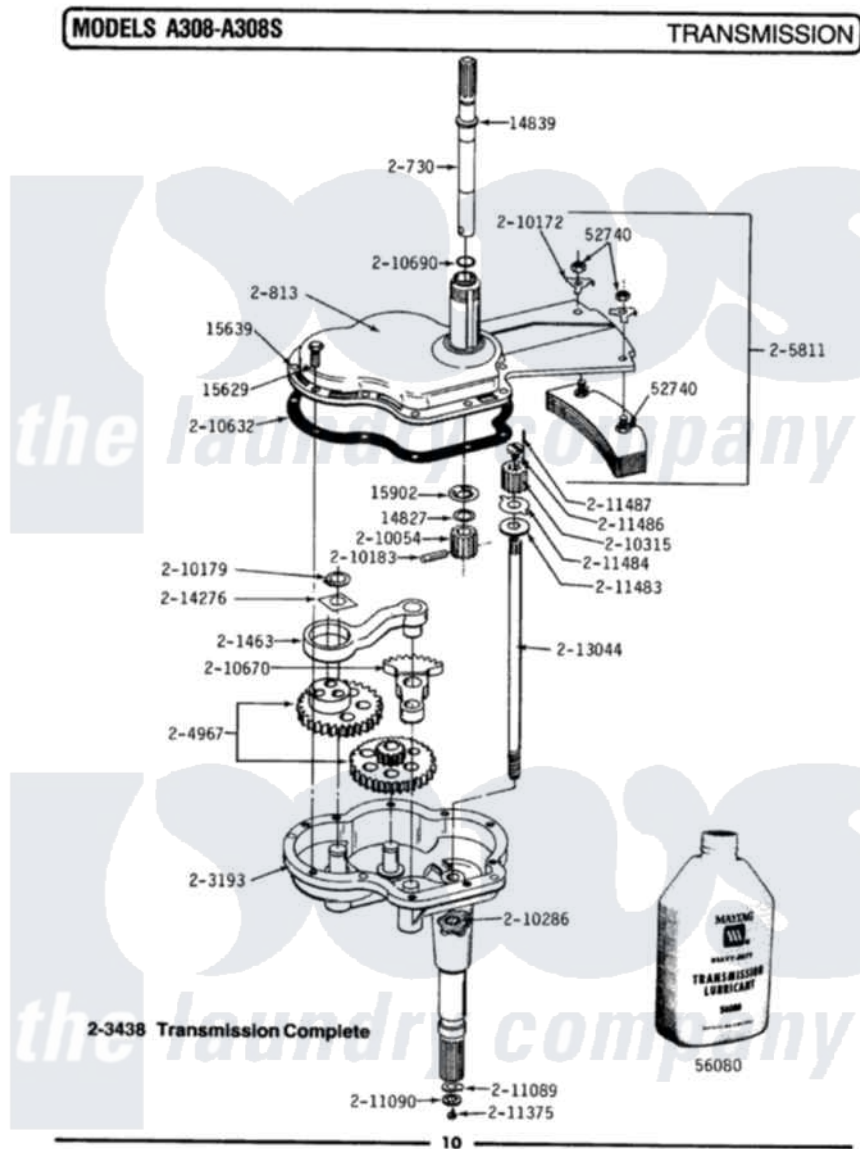

Maytag GA308 06 - TRANSMISSION

Maytag Residential Maytag GA308 Washer Parts Parts Diagram 06 - TRANSMISSION
 Click on the part number to view part

Item	Original Part Number	Replaced By	Status	Part Description
1	Y014827			Washer-Center Shaft
2	Y014839			Collar-Drive Shaft
3	Y015629			Bolt, Grinding Chamber
4	015639			Dowel Pin
5	Y015902			Spring For Agitator
6	Y052740	62739		Nut, Lock
7	Y056080	6-0560800		Oil
8	200730	22002124		Shaft-Agi
9	200813		Not Available	GEAR CASE COVER ASSEMBLY
10	201463		Not Available	PITMAN WITH WRIST PIN
11	203193		Not Available	GEAR HOUSING W/STUDS & TUBE
12	203438	W10172457		Transmison
13	204967			Gear Kit-Power Fin Agitator
14	205811			Counterweight
15	210054			Pinion

16	210172		Lock Washer
17	210179		Retaining Ring
18	210183		Groove Pin
19	210286		Seal
20	210315		Pinion
21	210632	22210632	Gasket
22	210670		Segment
23	210690		Seal, Rubber
24	211089		Lug, Stop Pulley
25	211090	22003555	Washer, Stop Lug
26	211375	681582	Screw
27	211483	6-2114830	Washer- SP
28	211484		Washer, Lug
29	211486		Screw, 3/8-16 X 1/2 Inch
30	211487		Groov-Pin
31	213044		Shaft, Center
32	214276	Not Available	WASHER FOR GEARS