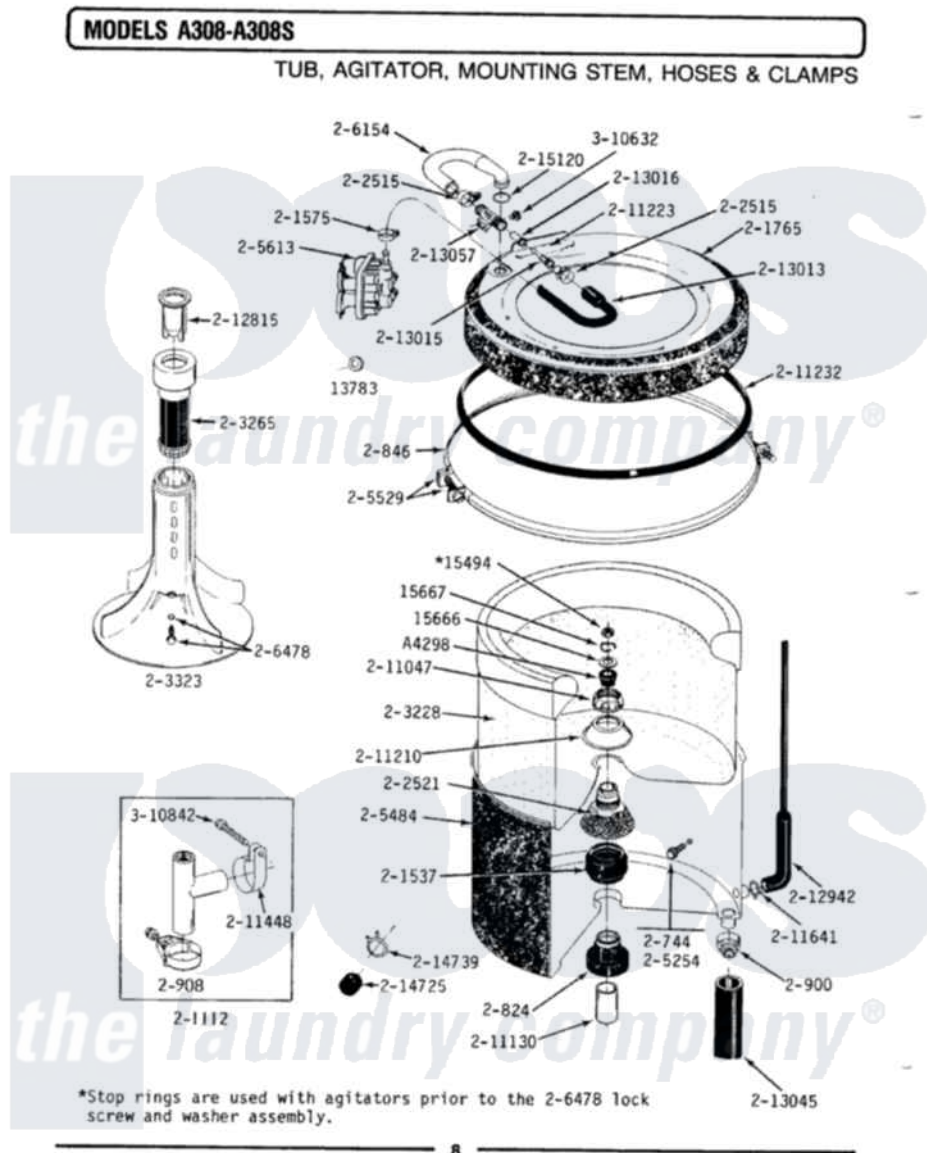

Maytag GA308 07 - TUB, AGITATOR, MTG. STEM, HOSES & CLAMPS

Maytag Residential Maytag GA308 Washer Parts Diagram 07 - TUB, AGITATOR, MTG. STEM, HOSES & CLAMPS

Click on the part number to view part

Item	Original Part Number	Replaced By	Status	Part Description
1	Y0A4298	6-0A57420		Seal- Agitator
2	Y013783			Washer, Inlet Hose
NI	Y014792	6-0A57420		Seal- Agitator
"	Y015149			Brass Washer-Agitator Seal
5	Y015494			Stop Ring-Agitator Shaft
6	Y015666			Washer, Retaining -
NI	Y015667			Retaining Ring
8	Y054867			Washer, Lock
NI	Y059137	Y059141		Ctn. 50 Ft. 31/32 Drain Hose
"	Y059141			Ctn. 50 Ft. 31/32 Drain Hose
"	200672	76314		Hose, Inlet 6 Ft. Hose With Elbow
"	200675	76314		Hose, Inlet 6 Ft. Hose With Elbow
13	200681	21001467		Hose- 10'
14	200682	76314		Hose, Inlet 6 Ft. Hose With Elbow