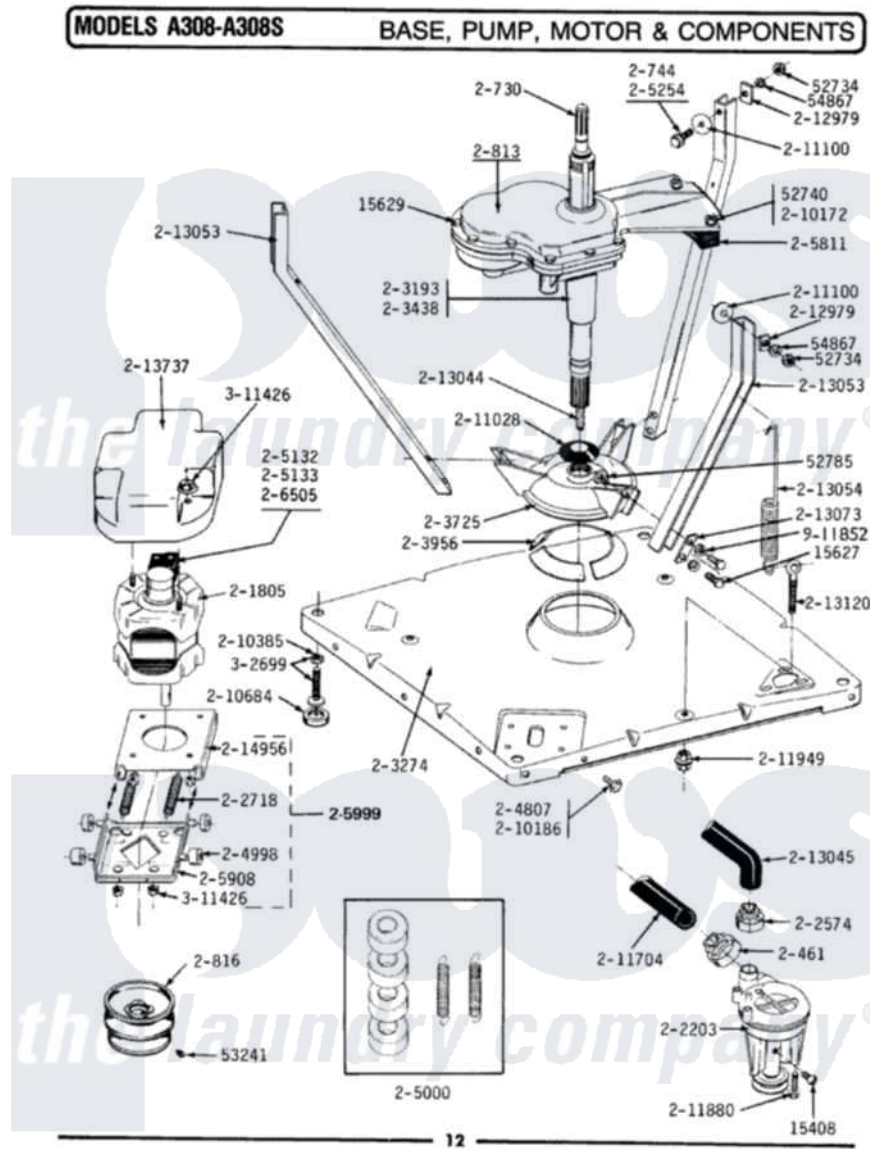

# Maytag GA308S 02 - BASE, PUMP, MOTOR & COMPONENTS

Maytag Residential Maytag GA308S Washer Parts Parts Diagram 02 - BASE, PUMP, MOTOR & COMPONENTS  
 Click on the part number to view part

Item	Original Part Number	Replaced By	Status	Part Description
1	Y015408	<a href="#">22003235</a>		Screw, Bearing Insert
2	<a href="#">Y015627</a>			Screw- Hex
3	<a href="#">Y015629</a>			Bolt, Grinding Chamber
4	<a href="#">Y052734</a>			Nut, Carrage Bolts And Bracket
5	Y052740	<a href="#">62739</a>		Nut, Lock
6	<a href="#">Y052785</a>			Nut, Brace To Damper
7	<a href="#">Y053241</a>			Set Screw, Motor Pulley
8	<a href="#">Y054867</a>			Washer, Lock
9	200461	<a href="#">285655</a>		Clamp, Hose
10	200730	<a href="#">22002124</a>		Shaft- Agi
11	200744	<a href="#">W10175939</a>		Bolt
12	200813		Not Available	GEAR CASE COVER ASSEMBLY
13	200816	<a href="#">6-2008160</a>		Pulley- MO
14	201805	<a href="#">12002351</a>		Motor-Drve
15	202203	<a href="#">6-2022030</a>		Pump As Pa