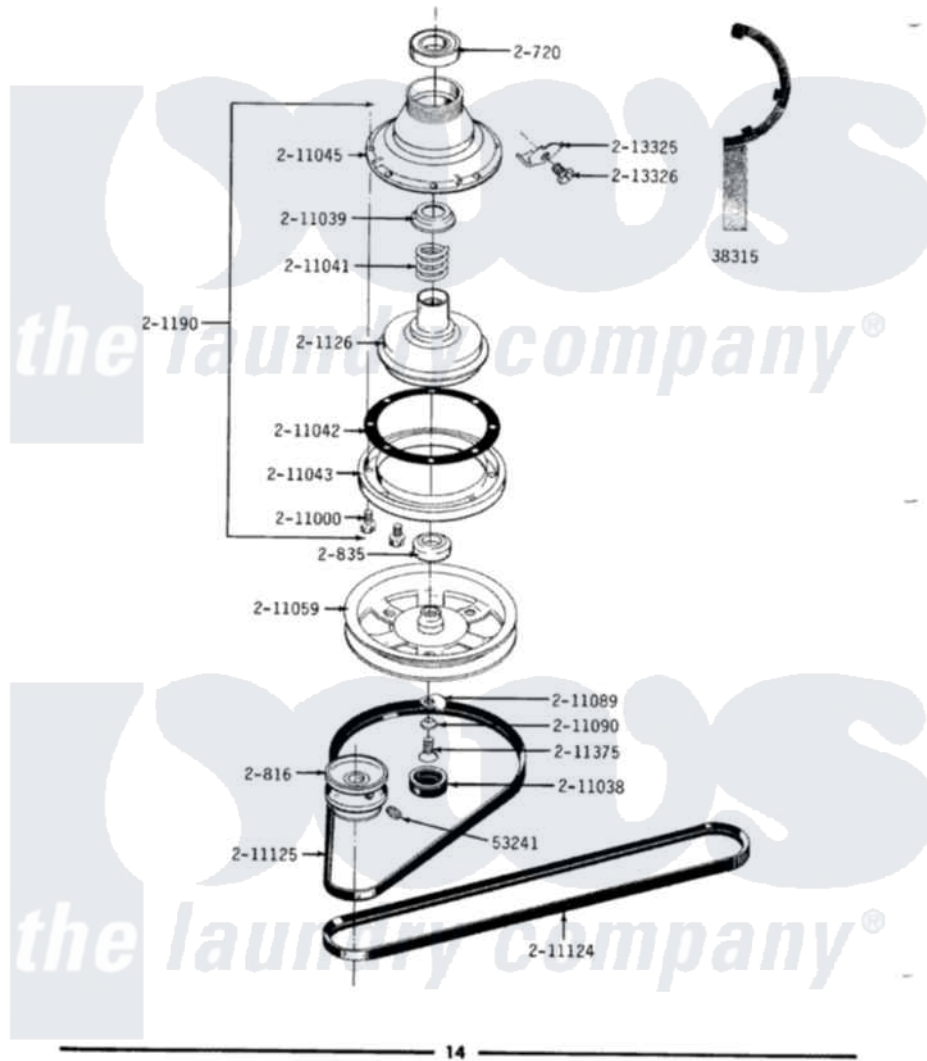

Maytag GA308S 03 - CLUTCH, BRAKE & BELTS

MODELS A308-A308S CLUTCH, BRAKE & BELTS

Maytag Residential Maytag GA308S Washer Parts Parts Diagram 03 - CLUTCH, BRAKE & BELTS
 Click on the part number to view part

Item	Original Part Number	Replaced By	Status	Part Description
1	Y038315	038315		Tool
2	Y053241			Set Screw, Motor Pulley
3	Y200720	22003441		Bearing, Rear
4	200816	6-2008160		Pulley- MO
5	200835			Bearing, Brake Rotor
6	201126	6-2011900		Brake Asse
7	201190	6-2011900		Brake Asse
8	211000			SCREW, BRAKE DRUM (HEX HEAD)
9	211038		Not Available	CAP, OIL RETAINER
10	211039	6-2011900		Brake Asse
11	211041	6-2011900		Brake Asse
12	211042	6-2011900		Brake Asse
13	211043	6-2011900		Brake Asse
14	211045	6-2011900		Brake Asse
15	211059	6-2301530		Pulley
16	211089			Lug, Stop Pulley

17	211090	22003555	Washer, Stop Lug
18	211124		Part Not Used
19	211125		V Belt, Drive Pulley
20	211375	681582	Screw
21	213325		Clip, Retaining
22	213326		Bolt, Sems Retaining Clip