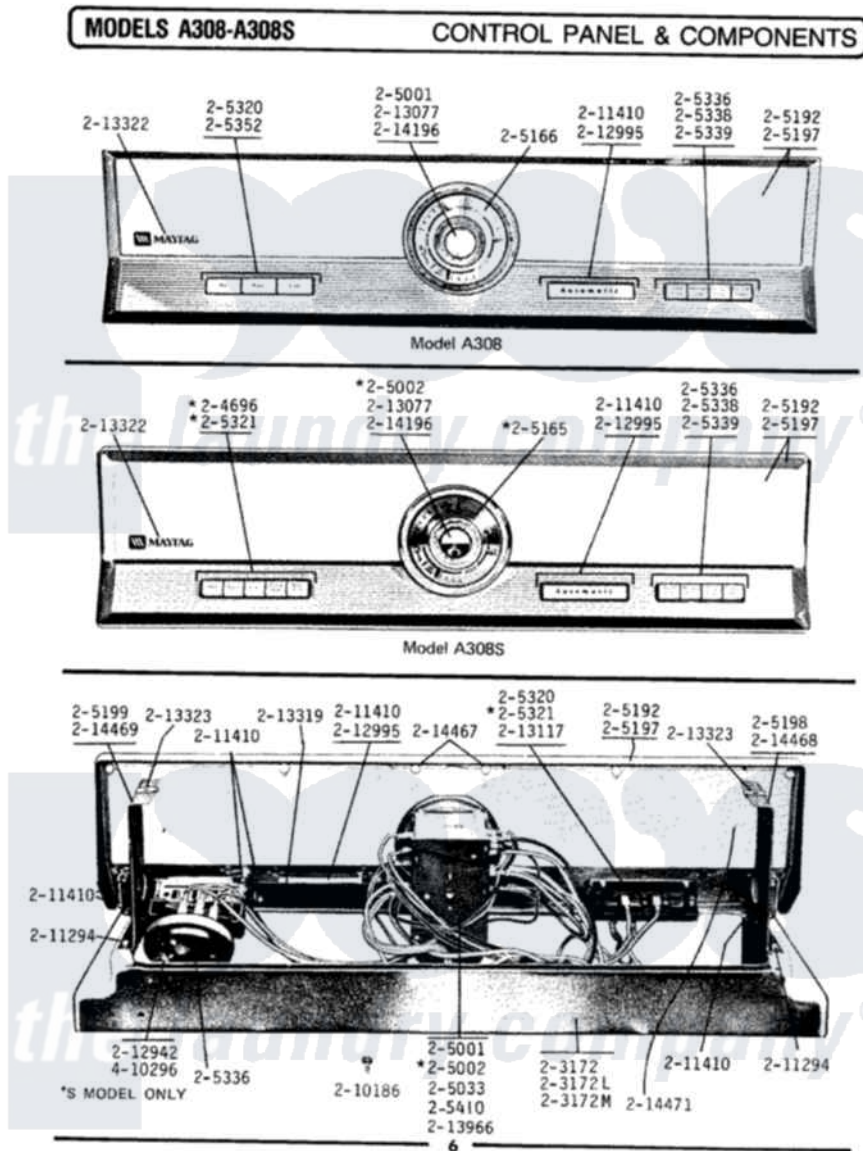

Maytag GA308S 04 - CONTROL PANEL & COMPONENTS

Maytag Residential Maytag GA308S Washer Parts Parts Diagram 04 - CONTROL PANEL & COMPONENTS
 Click on the part number to view part

Item	Original Part Number	Replaced By	Status	Part Description
3	203172M		Not Available	TOP COVER-HARVEST WHEAT
4	204696			Button Kit For 2-3168
5	205002	22205002		Timer
6	205033	22205033		Motor- Tim
7	205165		Not Available	TIMER DIAL, SUN-GLOW
8	205192		Not Available	CONTROL PANEL, SUN-GLOW
9	205197		Not Available	CONTROL PANEL KIT, SUN-GLOW
10	205198		Not Available	BRACKET KIT - LEFT HAND
11	205199		Not Available	BRACKET KIT - RIGHT HAND
12	205320			Temperature Control Switch
13	205336			Water Level Switch
14	205338			Button Kit For 2-5336-1
15	205339			Button Kit For 2-5336
NI	205352		Not Available	BUTTON KIT FOR 2-5320

17	205410		Not Available	TIMER MOTOR 120-60
18	210186	3370225		Screw
19	211294	90767		Screw, 8A X 3/8 HeX Washer Head Tapping
20	211410			Screw, HeX Head No.8 X 3/8 Inch
21	212942	22001619		Tube, Water Level Switch
22	212995		Not Available	PLUG FOR CONTROL PANEL
NI	213077		Not Available	CAP FOR TIMER KNOB
24	213117	67006908		Screw, Ice Rack
25	213319		Not Available	FIBER SHIELD
NI	213322		Not Available	MAYTAG DECAL
27	213323			Fastener, Exhaust Duct Kit
28	213966	3400014		Screw
NI	214196		Not Available	TIMER KNOB-CLEAR ACRYLIC
30	214467		Not Available	NUT
31	214468		Not Available	BRACKET-LEFT HAND
32	214469		Not Available	BRACKET-RIGHT HAND
33	214471		Not Available	BACK-UP PLATE
34	410296	596669		Clamp, Manifold