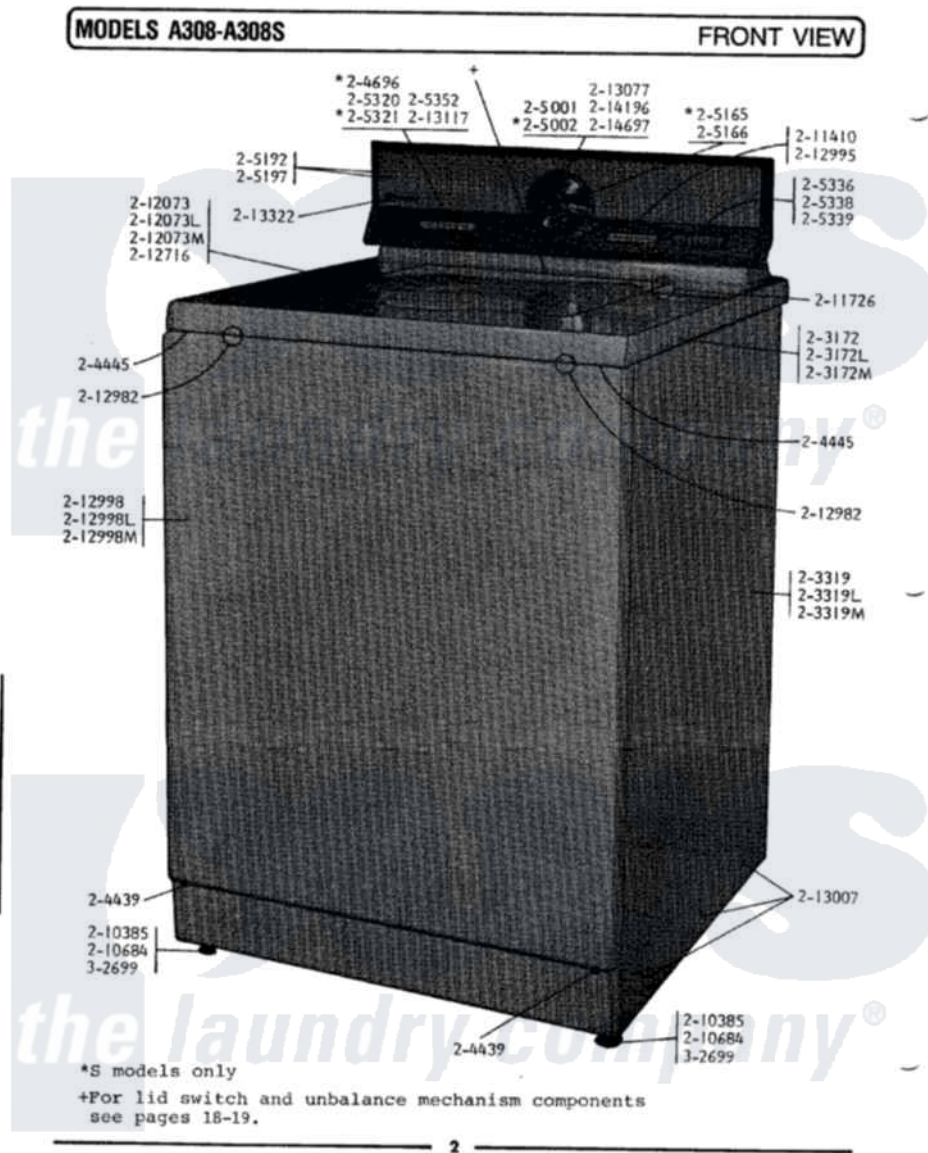

Maytag GA308S 06 - FRONT VIEW

Maytag Residential Maytag GA308S Washer Parts Parts Diagram 06 - FRONT VIEW
 Click on the part number to view part

Item	Original Part Number	Replaced By	Status	Part Description
3	203172M		Not Available	TOP COVER-HARVEST WHEAT
6	203319M		Not Available	CABINET-HARVEST WHEAT
7	204439			Screw And Fstner Assembly
8	204445			Screw And Fastener Assembly
9	204696			Button Kit For 2-3168
10	205002	22205002		Timer
13	205165		Not Available	TIMER DIAL, SUN-GLOW
14	205192		Not Available	CONTROL PANEL, SUN-GLOW
15	205197		Not Available	CONTROL PANEL KIT, SUN-GLOW
16	205320			Temperature Control Switch
17	205321			Temperature Control Switch
18	205336			Water Level Switch
19	205338			Button Kit For 2-5336-1
20	205339			Button Kit For 2-5336

21	205352		Not Available	BUTTON KIT FOR 2-5320
22	210385			Lock Nut For Adjustable Leg
23	210684			Foot, Adjustable Leg
NI	211294	90767		Screw, 8A X 3/8 HeX Washer Head Tapping
25	211410			Screw, HeX Head No.8 X 3/8 Inch
26	211726			Hinge, Ball Lid
29	212073M		Not Available	LID-HARVEST WHEAT
30	212716			Bumper, Lid
31	212982	22001650		Fastener, Spring
32	212995		Not Available	PLUG FOR CONTROL PANEL
35	212998M		Not Available	FRONT PANEL-HARVEST WHEAT
36	213007			Xfor Cabinet See Cabinet, Back
37	213077		Not Available	CAP FOR TIMER KNOB
38	213117	67006908		Screw, Ice Rack
39	213322		Not Available	MAYTAG DECAL
NI	213846			Guard, Belt
41	214196		Not Available	TIMER KNOB-CLEAR ACRYLIC
42	214697			Easy-Grip Knob
43	Y302699	22003428		Leg, Adjustable