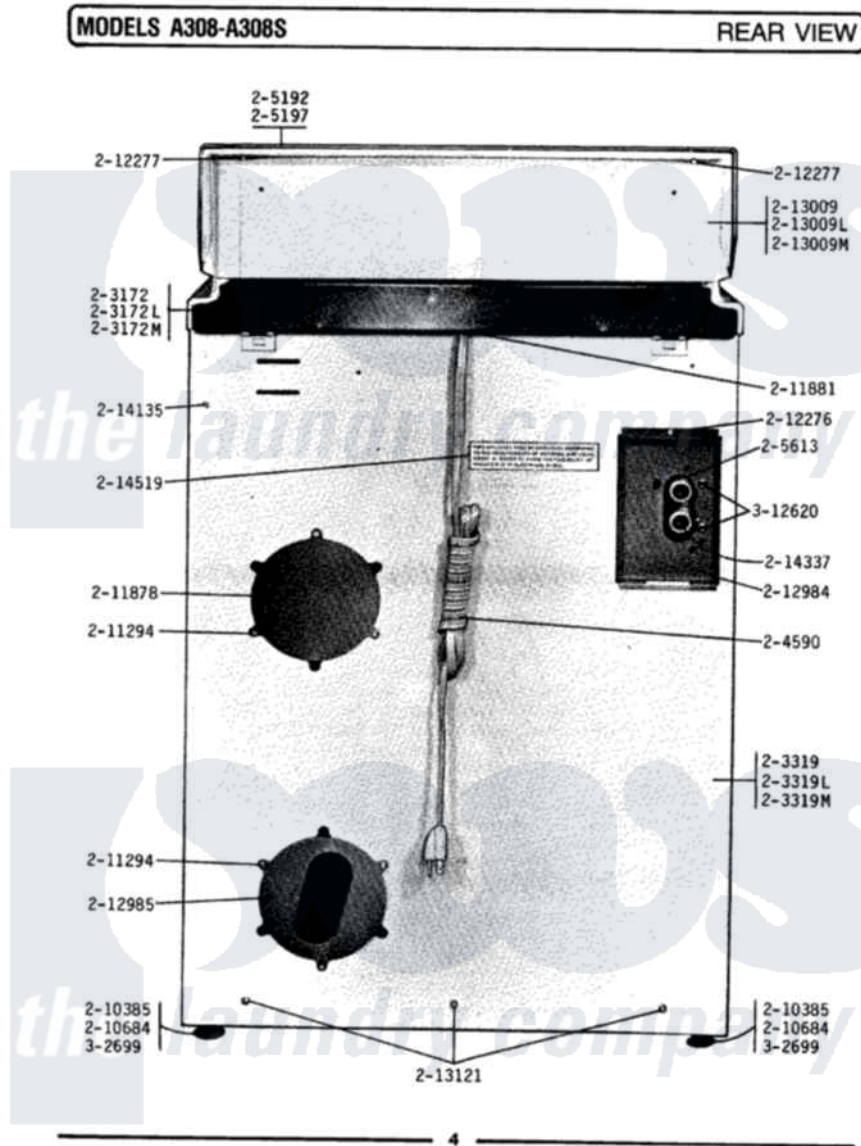

Maytag GA308S 07 - REAR VIEW

Maytag [Residential Maytag GA308S Washer Parts](#) Parts Diagram 07 - REAR VIEW
 Click on the part number to view part

Item	Original Part Number	Replaced By	Status	Part Description
NI	Y201808			Converter
4	203172M		Not Available	TOP COVER-HARVEST WHEAT
7	203319M		Not Available	CABINET-HARVEST WHEAT
8	204590			Cord, Power
9	205192		Not Available	CONTROL PANEL, SUN-GLOW
10	205197		Not Available	CONTROL PANEL KIT, SUN-GLOW
11	205613			Water Valve
12	210385			Lock Nut For Adjustable Leg
13	210684			Foot, Adjustable Leg
14	211294	90767		Screw, 8A X 3/8 HeX Washer Head Tapping
15	211878		Not Available	PLATE, ACCESS
16	211881			Grommet, Cord Part Not Used-Gas Models Only
17	212276	W10116760		Screw

18	212277		Screw, No.8 X 1/2 Inch
19	212984		Valve Mounting Plate
20	212985	22002924	Plate, Access
23	213009M		Not Available
			CONTROL COVER-HARVEST WHEAT
24	213121	3400111	Screw, 12-14 X 5/8
25	214135		Not Available
			CLIP, FASTENER
26	214337	96160	Screen
27	214519		LABEL, ELECTRICAL INSTR. PART NOT USED-GAS MODELS ONLY
NI	301548		Clamp, Ground Wire
29	Y302699	22003428	Leg, Adjustable
NI	311155		Ground Wire And Clamp
31	312620		Screw, Sems