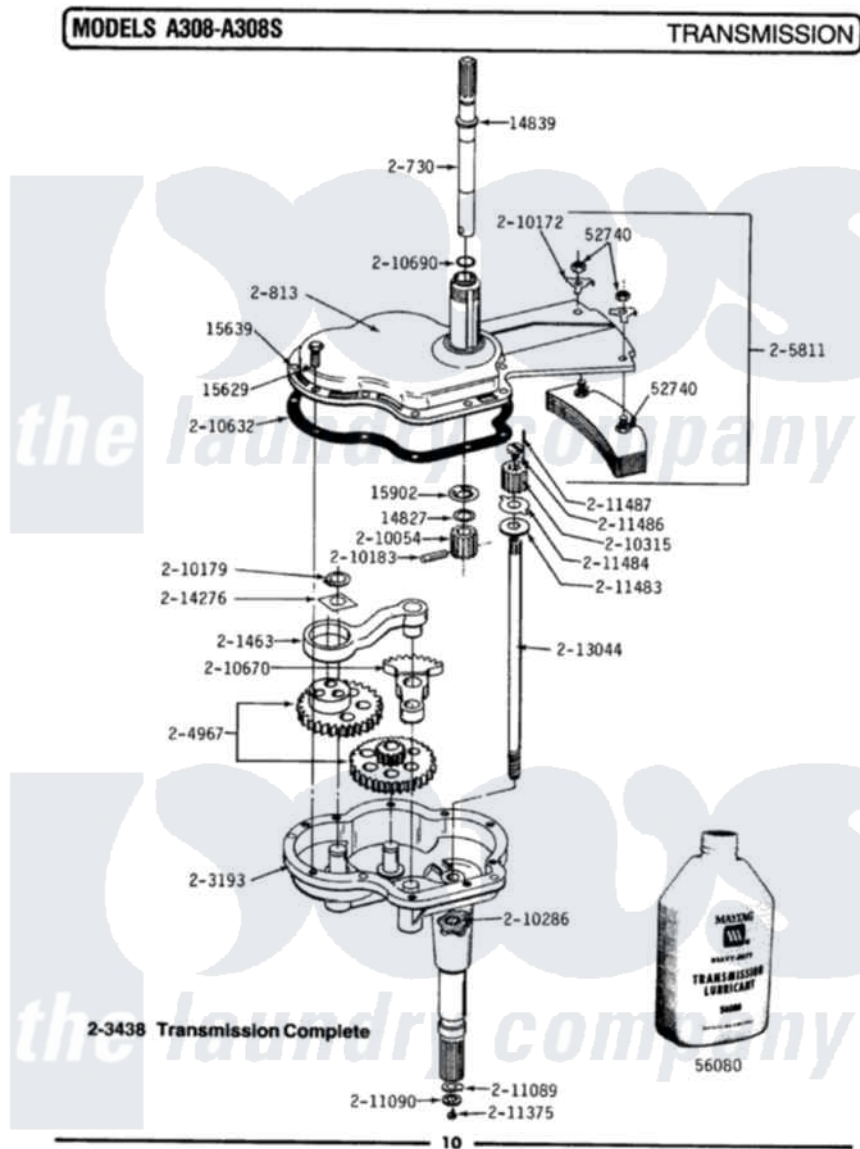

Maytag GA308S 09 - TRANSMISSION

Maytag [Residential Maytag GA308S Washer Parts](#) Parts Diagram 09 - TRANSMISSION
 Click on the part number to view part

Item	Original Part Number	Replaced By	Status	Part Description
1	Y014827			Washer-Center Shaft
2	Y014839			Collar-Drive Shaft
3	Y015629			Bolt, Grinding Chamber
4	015639			Dowel Pin
5	Y015902			Spring For Agitator
6	Y052740	62739		Nut, Lock
7	Y056080	6-0560800		Oil
8	200730	22002124		Shaft-Agi
9	200813		Not Available	GEAR CASE COVER ASSEMBLY
10	201463		Not Available	PITMAN WITH WRIST PIN
11	203193		Not Available	GEAR HOUSING W/STUDS & TUBE
12	203438	W10172457		Transmison
13	204967			Gear Kit-Power Fin Agitator
14	205811			Counterweight
15	210054			Pinion

16	210172		Lock Washer
17	210179		Retaining Ring
18	210183		Groove Pin
19	210286		Seal
20	210315		Pinion
21	210632	22210632	Gasket
22	210670		Segment
23	210690		Seal, Rubber
24	211089		Lug, Stop Pulley
25	211090	22003555	Washer, Stop Lug
26	211375	681582	Screw
27	211483	6-2114830	Washer- SP
28	211484		Washer, Lug
29	211486		Screw, 3/8-16 X 1/2 Inch
30	211487		Groov-Pin
31	213044		Shaft, Center
32	214276	Not Available	WASHER FOR GEARS