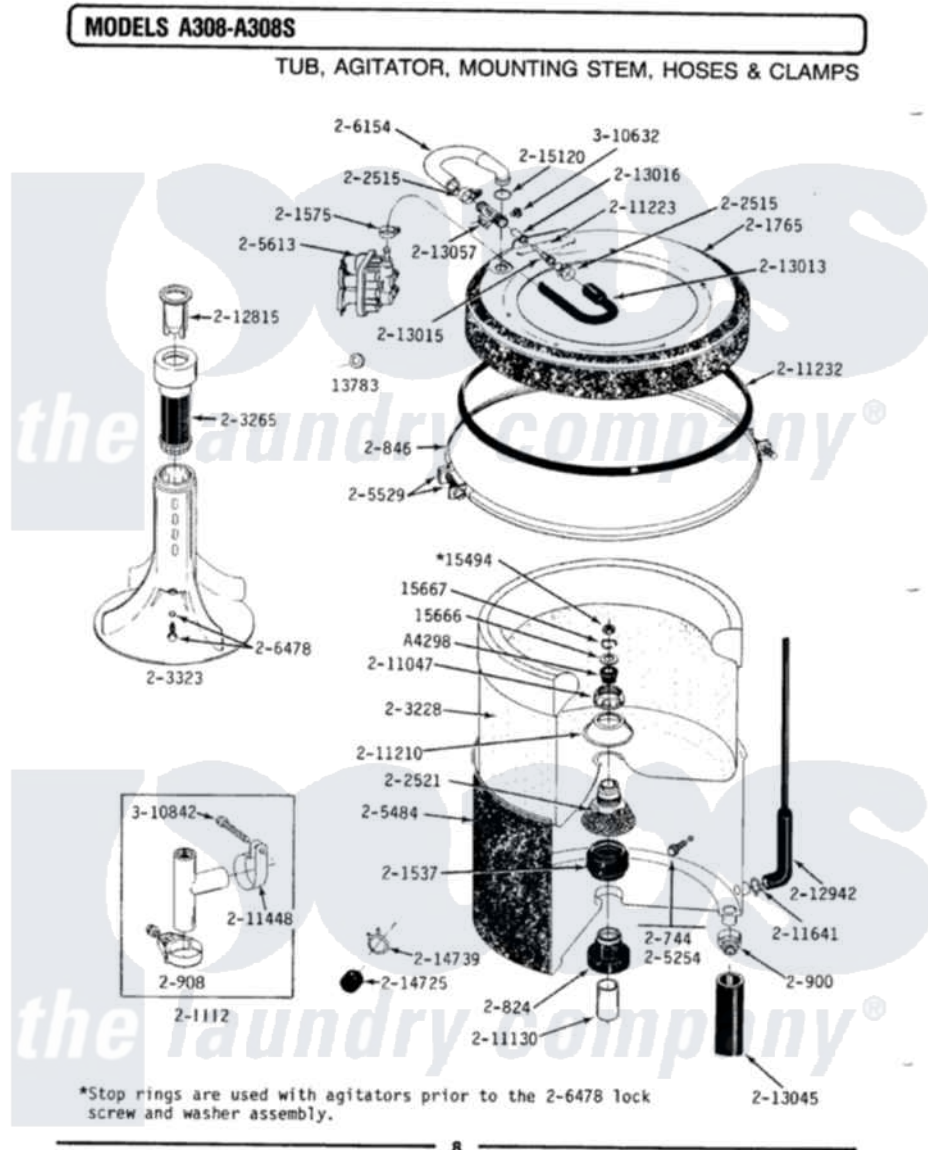

Maytag GA308S 10 - TUB, AGITATOR, MTG. STEM, HOSES & CLAMPS

Maytag Residential Maytag GA308S Washer Parts Diagram 10 - TUB, AGITATOR, MTG. STEM, HOSES & CLAMPS

Click on the part number to view part

Item	Original Part Number	Replaced By	Status	Part Description
1	Y0A4298	6-0A57420		Seal- Agitator
2	13783		Not Available	NO LONGER AVAILABLE
NI	14792	WH1X2296		Friction Pad
"	Y015149			Brass Washer-Agitator Seal
5	Y015494			Stop Ring-Agitator Shaft
6	Y015666			Washer, Retaining -
7	Y015667			Retaining Ring
NI	Y054867			Washer, Lock
"	Y059137	Y059141		Ctn. 50 Ft. 3/16 Drain Hose
"	Y059141			Ctn. 50 Ft. 3/16 Drain Hose
"	200672	76314		Hose, Inlet 6 Ft. Hose With Elbow
"	200675	76314		Hose, Inlet 6 Ft. Hose With Elbow
"	200681	21001467		Hose- 10'
"	200682	76314		Hose, Inlet 6 Ft. Hose With Elbow