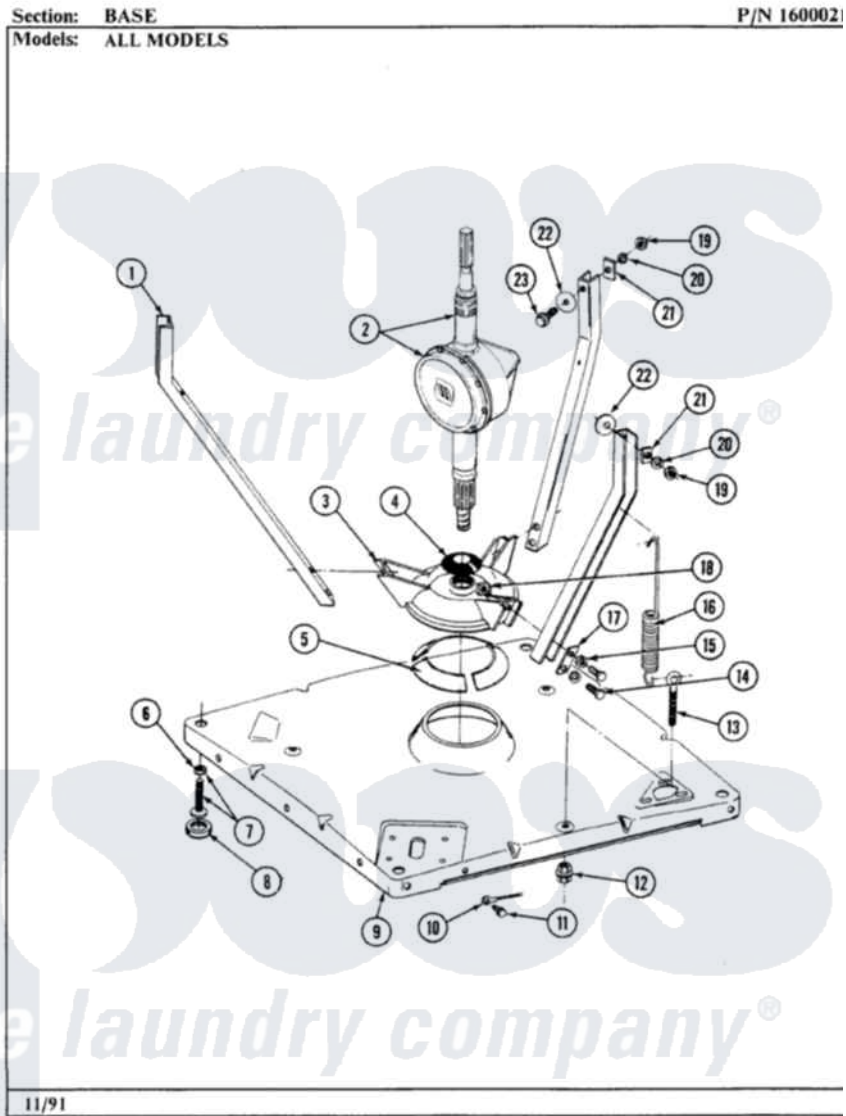

Maytag GA382 01 - BASE

Maytag [Residential Maytag GA382 Washer Parts](#) Parts Diagram 01 - BASE
 Click on the part number to view part

Item	Original Part Number	Replaced By	Status	Part Description
1	213053			Brace, Tub Part Not Used
2	206707	6-2097750		Trans Dee
3	203725			Damper W/Bolt And Clip
4	211028	22001586		Deflector, Water
5	203956			Damper Pad Kit
6	210385			Lock Nut For Adjustable Leg
7	Y302699	22003428		Leg, Adjustable
8	210684			Foot, Adjustable Leg
9	203274			Base With Damper Pads
10	204807			Ground Wire, Supp. Plte To Top Cover
11	210186	3370225		Screw
12	211949			Nut, Adjustment Eyebolt
13	213120	216416		Bolt, Eye/Centering Spring
14	Y015627			Screw- Hex
15	911852	486009		Lockwasher
16	213054			Centering Spring - 3 Used

17	213073		Washer, Double Brace
18	Y052785		Nut, Brace To Damper
19	Y052734		Nut, Carrage Bolts And Bracket
20	Y054867		Washer, Lock
21	212979	Not Available	WASHER, TUB BRACE
22	211100		Washer, Outer Tub
23	200744	W10175939	Bolt
"	205254	W10175938	Bolt