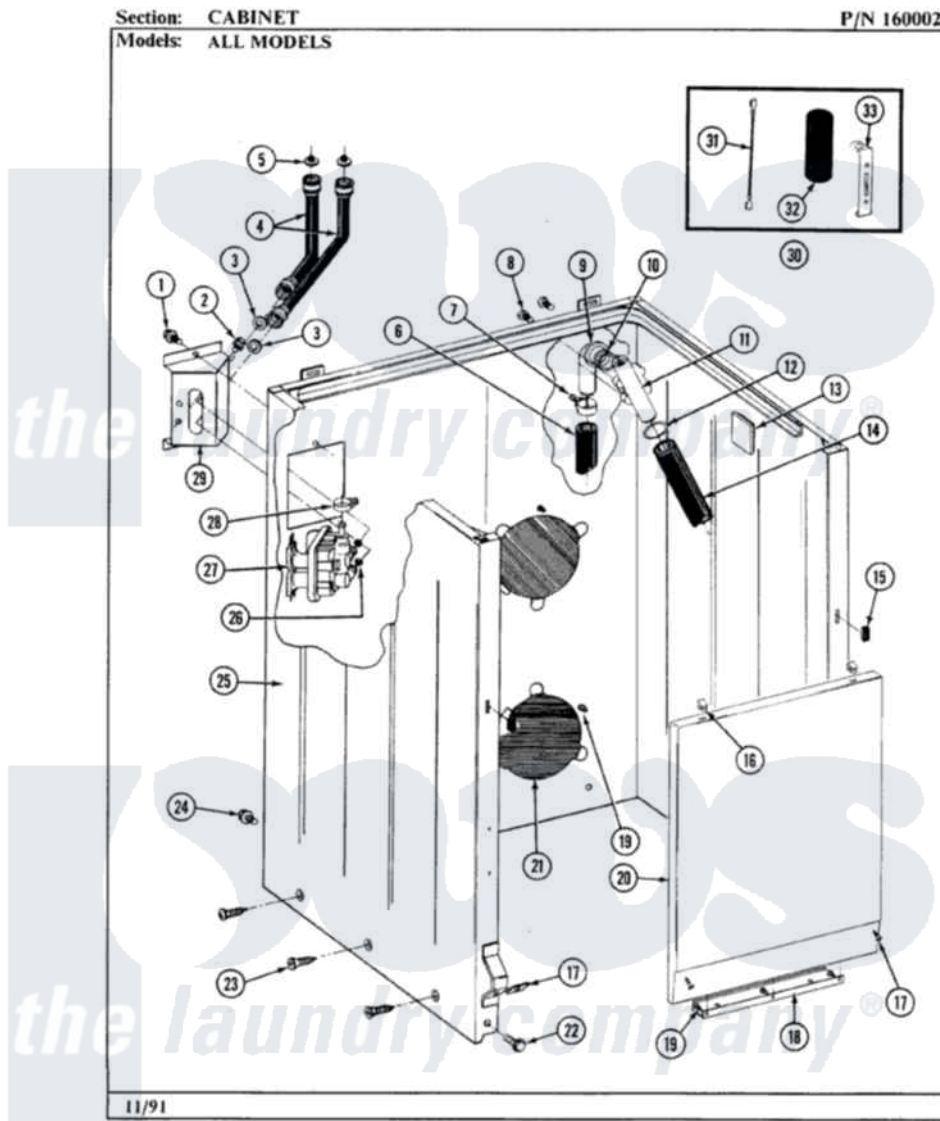

Maytag GA382 02 - CABINET

16

Maytag [Residential Maytag GA382 Washer Parts](#) Parts Diagram 02 - CABINET
Click on the part number to view part

Item	Original Part Number	Replaced By	Status	Part Description
1	212276	W10116760		Screw
2	Y313561			Screw---NA
3	Y013783			Washer, Inlet Hose
4	202860			Inlet Hose Assembly
5	200961	12001413		Strainer And Washer Kit
6	215279	22003410		Hose, Drain
7	200461	285655		Clamp, Hose
8	Y014874			Screw, Idler Arm And Sleeve
9	214764	208847		Elbow
10	214765			Gasket, Siphon Break
11	206638			Siphon Break
12	200461	285655		Clamp, Hose
13	215058			Pad, Cabinet Bumper
14	214767	22001448		Hose, Pump
15	214376	22002331		Spacer, Front Panel
16	212982	22001650		Fastener, Spring

17	204439		Screw And Fstner Assembly
18	213846		Guard, Belt
19	211294	90767	Screw, 8A X 3/8 HeX Washer Head Tapping
20	212998M		Not Available
			FRONT PANEL-HARVEST WHEAT
21	211878		Not Available
			PLATE, ACCESS
22	213122	27001200	Screw
23	213007		Xfor Cabinet See Cabinet, Back
24	213121	3400111	Screw, 12-14 X 5/8
25	203319M		Not Available
			CABINET-HARVEST WHEAT
26	214337	96160	Screen
27	205613		Water Valve
28	201575		Clamp, Hose
29	214812	22002361	Bracket, Water Valve
30	206103		Capacitor Kit
31	203237		No.17 Wire With Terminal
32	Y200832		Capacitor
33	211149		Clip, Capacitor