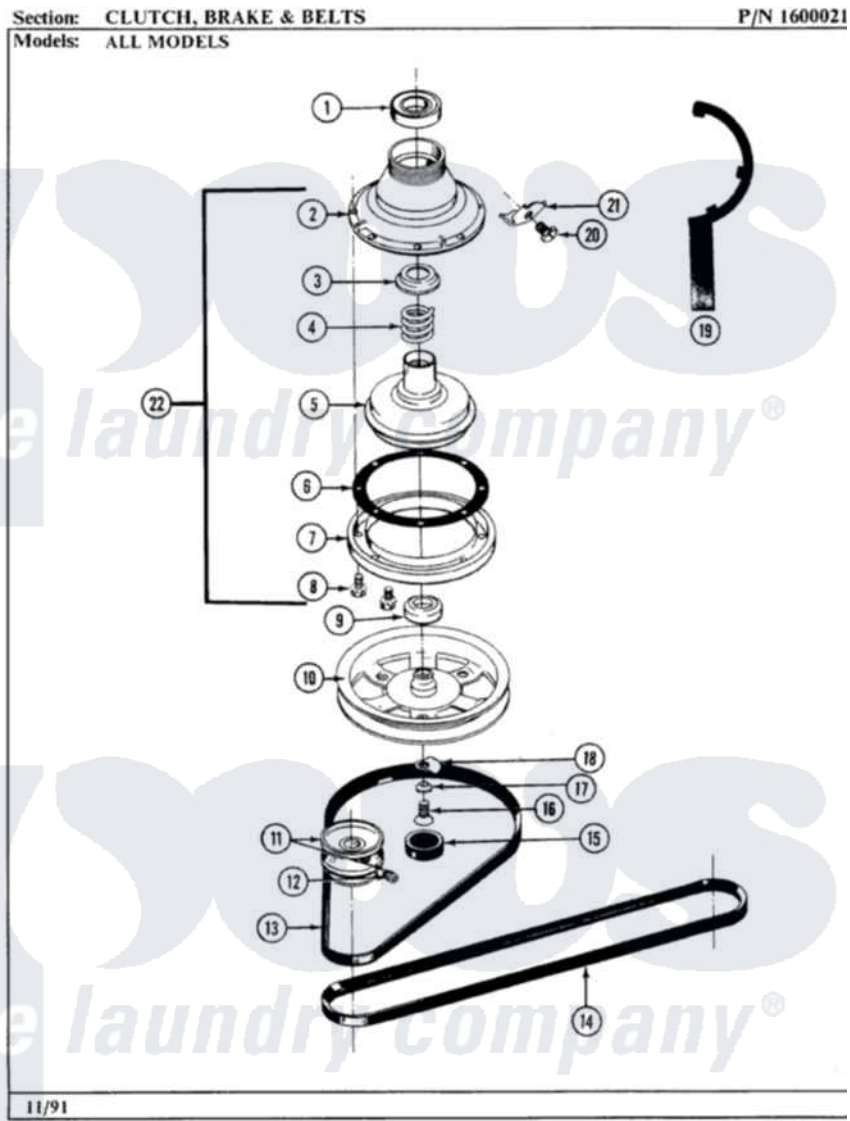

Maytag GA382 03 - CLUTCH, BRAKE & BELTS

30

Maytag [Residential Maytag GA382 Washer Parts](#) Parts Diagram 03 - CLUTCH, BRAKE & BELTS
 Click on the part number to view part

Item	Original Part Number	Replaced By	Status	Part Description
1	Y200720	22003441		Bearing, Rear
2	211045	6-2011900		Brake Asse
3	211039	6-2011900		Brake Asse
4	211041	6-2011900		Brake Asse
5	201126	6-2011900		Brake Asse
6	211042	6-2011900		Brake Asse
7	211043	6-2011900		Brake Asse
8	211000			SCREW, BRAKE DRUM (HEX HEAD)
9	200835			Bearing, Brake Rotor
10	211059	6-2301530		Pulley
11	200816	6-2008160		Pulley- MO
12	Y053241			Set Screw, Motor Pulley
13	211125			V Belt, Drive Pulley
14	211124			Part Not Used
15	211038		Not Available	CAP, OIL RETAINER
16	211375	681582		Screw

17	211090	22003555	Washer, Stop Lug
18	211089		Lug, Stop Pulley
19	Y038315	038315	Tool
20	213326		Bolt, Sems Retaining Clip
21	213325		Clip, Retaining
22	201190	6-2011900	Brake Asse