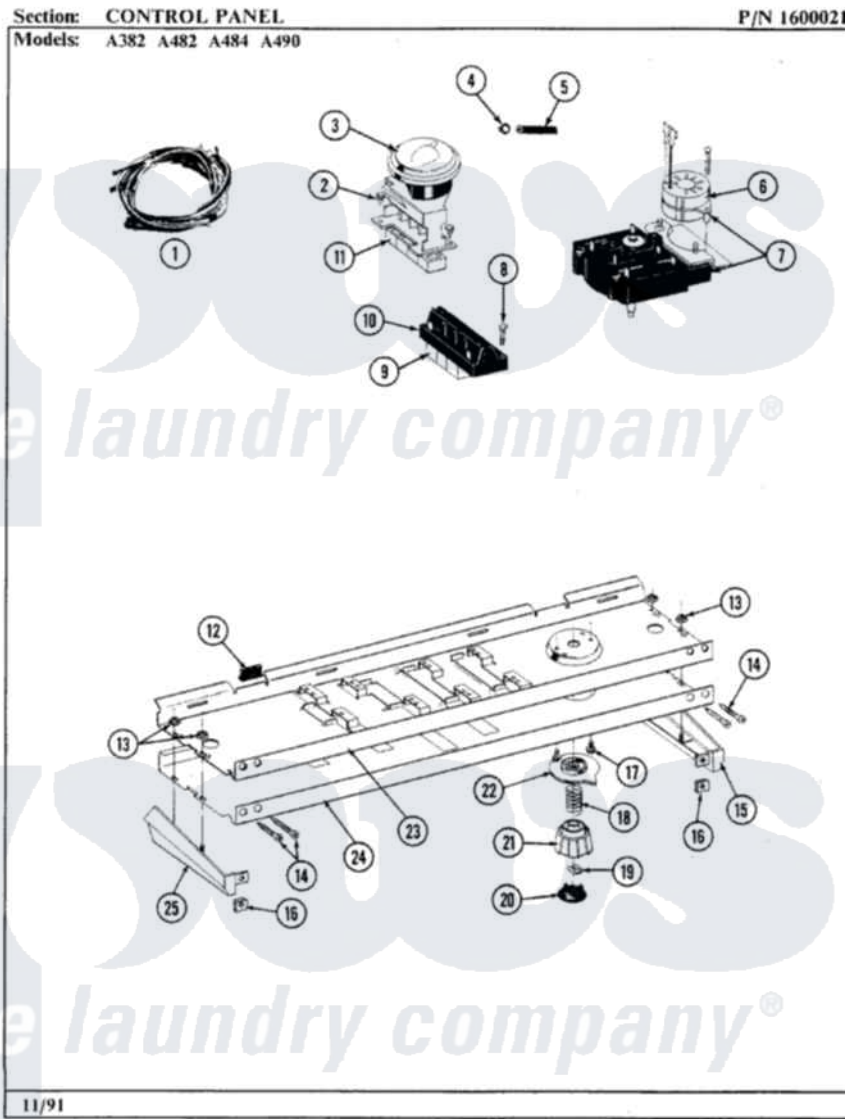

# Maytag GA382 04 - CONTROL PANEL

Maytag [Residential Maytag GA382 Washer Parts](#) Parts Diagram 04 - CONTROL PANEL  
 Click on the part number to view part

Item	Original Part Number	Replaced By	Status	Part Description
1	206239		Not Available	WIRE HARNESS
2	211168	<a href="#">W10139210</a>		Screw, 8-18 X 5/16
3	206220		Not Available	WATER LEVEL SWITCH
4	410296	<a href="#">596669</a>		Clamp, Manifold
5	212942	<a href="#">22001619</a>		Tube, Water Level Switch
6	205410		Not Available	TIMER MOTOR 120-60
7	<a href="#">206686</a>			Timer
8	213117	<a href="#">67006908</a>		Screw, Ice Rack
9	<a href="#">215211</a>			Button For Switch
10	<a href="#">206216</a>			Water Temperature Switch
11	215213	<a href="#">214993</a>		Button For Switch
"	<a href="#">215212</a>			Button For Switch
12	<a href="#">214897</a>			Pad, Control Panel
13	<a href="#">214872</a>			Palnut, End Cap Note: Nut, Lamp Holder
14	<a href="#">210932</a>			Screw, No.8 X 9/16 Ctsk Note: Screw, Inlet Duct

15	<a href="#">214816</a>		End Cap F/Control Panel-RH
16	<a href="#">214894</a>		Fastener, End Cap
17	213966	<a href="#">3400014</a>	Screw
18	<a href="#">211065</a>		Spring, Index Wheel
19	<a href="#">211605</a>		Bezel, Timer Dial
20	215163	Not Available	CAP FOR KNOB
21	<a href="#">215162</a>		Timer Knob
22	215161	<a href="#">22001571</a>	Bezel, Timer Dial
23	<a href="#">214818</a>		Back Up Plate
24	206572	Not Available	CONTROL PANEL
25	<a href="#">214815</a>		End Cap F/Control Panel-LH