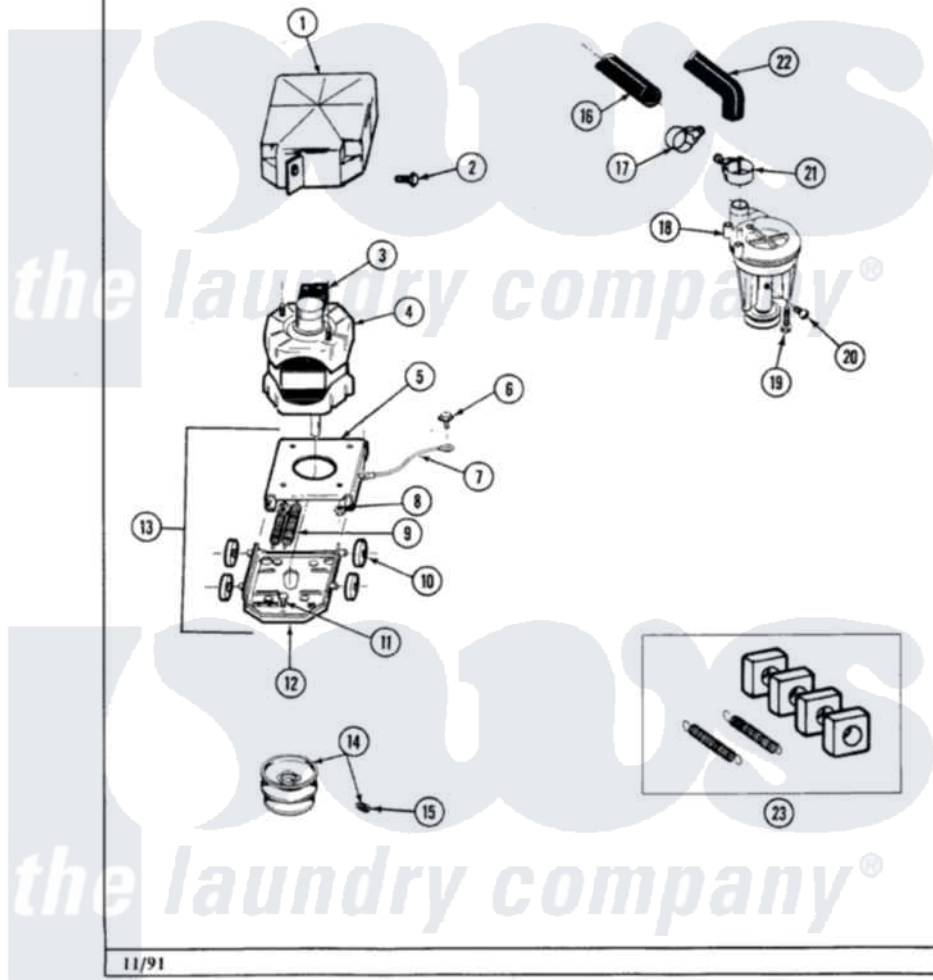

Maytag GA382 05 - MOTOR & PUMP ASSEMBLY

Section: MOTOR & PUMP ASSEMBLY

P/N 1600021

Models: ALL MODELS

11/91

28

Maytag Residential Maytag GA382 Washer Parts Parts Diagram 05 - MOTOR & PUMP ASSEMBLY

Click on the part number to view part

Item	Original Part Number	Replaced By	Status	Part Description
1	215098			Shield, Motor
2	213121	3400111		Screw, 12-14 X 5/8
3	205134		Not Available	MOTOR EXTERNAL START SWITCH
"	205131			Switch, Motor External Start
"	205132		Not Available	SWITCH, MOTOR EXTERNAL START No.201664-14,205463-4 & 201800-4
"	205133		Not Available	(PROD. IDNo. 2-1664-8 & 2-5463)
"	206504			Motor External Start Switch
4	201805	12002351		Motor-Drve
5	214956			Motor Mount Assembly
6	210186	3370225		Screw
7	901220			Ground Wire
8	Y311426	3400029		Nut, Adapter Plate
9	202718			Springs, Tension
10	204998	205000		Roller And Spring Kit 4+Spr

11	Y313561		Screw---NA
12	205908		Motor Mount Assembly
13	205999		Motor Mount Assembly
14	200816	6-2008160	Pulley- MO
15	Y053241		Set Screw, Motor Pulley
16	214767	22001448	Hose, Pump
17	200461	285655	Clamp, Hose
18	202203	6-2022030	Pump As Pa
19	211880		Screw, HeX Head No.10 X 1/2 Inc
20	Y015408	22003235	Screw, Bearing Insert
21	202574	3367052	Clamp, Hose
22	213045		Hose, Outer Tub Part Not Used
23	205000		Roller And Spring Kit 4+Spr