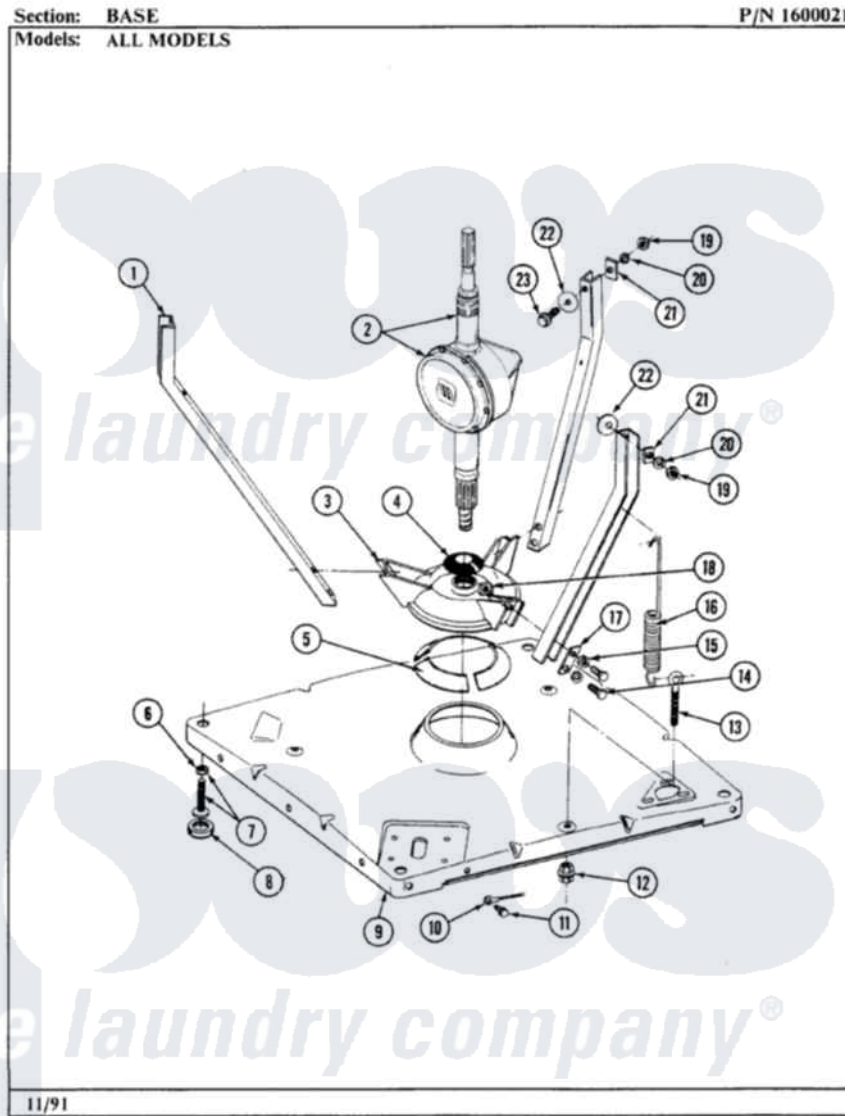

# Maytag GA390 01 - BASE

Maytag [Residential Maytag GA390 Washer Parts](#) Parts Diagram 01 - BASE  
 Click on the part number to view part

Item	Original Part Number	Replaced By	Status	Part Description
1	<a href="#">213053</a>			Brace, Tub Part Not Used
2	206707	<a href="#">6-2097750</a>		Trans Dee
3	<a href="#">203725</a>			Damper W/Bolt And Clip
4	211028	<a href="#">22001586</a>		Deflector, Water
5	<a href="#">203956</a>			Damper Pad Kit
6	<a href="#">210385</a>			Lock Nut For Adjustable Leg
7	Y302699	<a href="#">22003428</a>		Leg, Adjustable
8	<a href="#">210684</a>			Foot, Adjustable Leg
9	<a href="#">203274</a>			Base With Damper Pads
10	<a href="#">204807</a>			Ground Wire, Supp. Plte To Top Cover
11	210186	<a href="#">3370225</a>		Screw
12	<a href="#">211949</a>			Nut, Adjustment Eyebolt
13	213120	<a href="#">216416</a>		Bolt, Eye/Centering Spring
14	<a href="#">Y015627</a>			Screw- Hex
15	911852	<a href="#">486009</a>		Lockwasher
16	<a href="#">213054</a>			Centering Spring - 3 Used

17	<a href="#">213073</a>		Washer, Double Brace
18	<a href="#">Y052785</a>		Nut, Brace To Damper
19	<a href="#">Y052734</a>		Nut, Carrage Bolts And Bracket
20	<a href="#">Y054867</a>		Washer, Lock
21	212979	Not Available	WASHER, TUB BRACE
22	<a href="#">211100</a>		Washer, Outer Tub
23	200744	<a href="#">W10175939</a>	Bolt
"	205254	<a href="#">W10175938</a>	Bolt