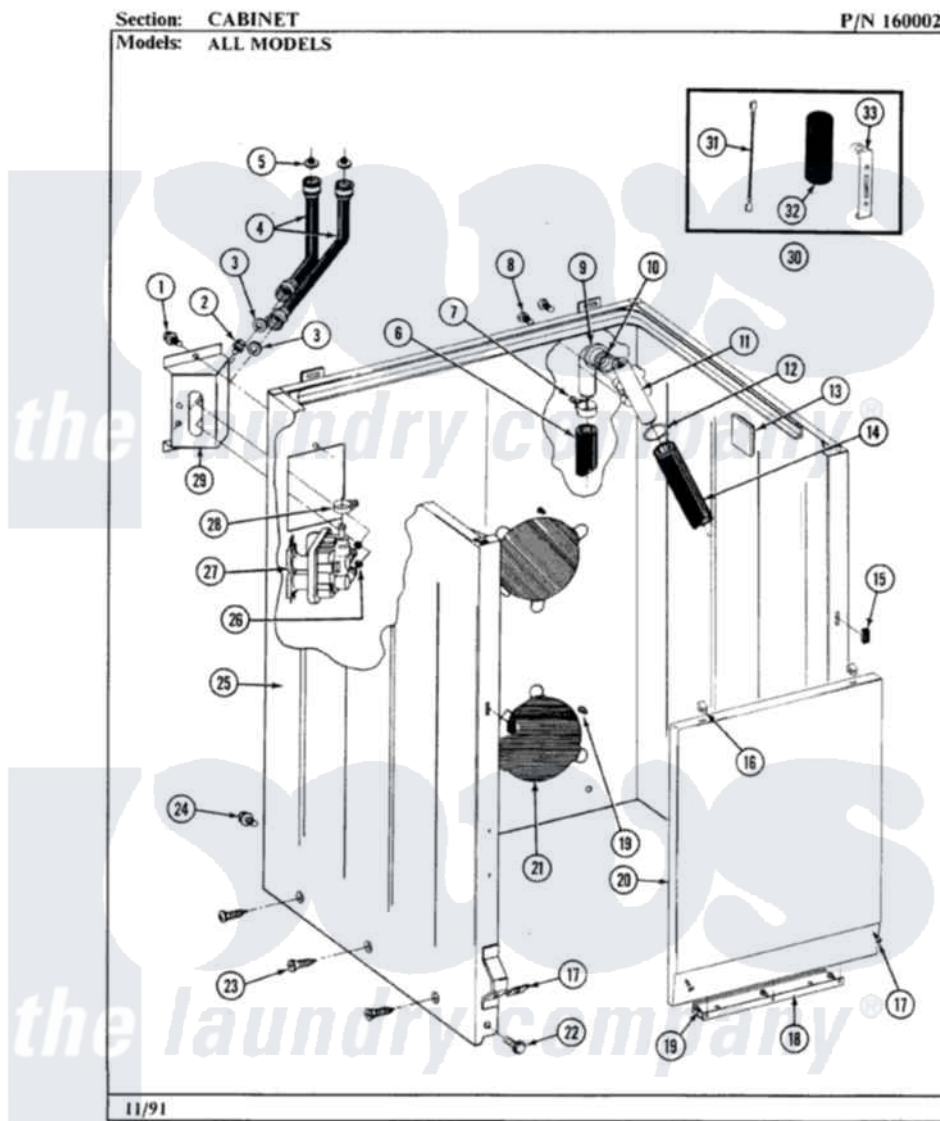

Maytag GA390 02 - CABINET

16

Maytag [Residential Maytag GA390 Washer Parts](#) Parts Diagram 02 - CABINET
Click on the part number to view part

Item	Original Part Number	Replaced By	Status	Part Description
1	212276	W10116760		Screw
2	Y313561			Screw---NA
3	Y013783			Washer, Inlet Hose
4	202860			Inlet Hose Assembly
5	200961	12001413		Strainer And Washer Kit
6	215279	22003410		Hose, Drain
7	200461	285655		Clamp, Hose
8	Y014874			Screw, Idler Arm And Sleeve
9	214764	208847		Elbow
10	214765			Gasket, Siphon Break
11	206638			Siphon Break
12	200461	285655		Clamp, Hose
13	215058			Pad, Cabinet Bumper
14	214767	22001448		Hose, Pump
15	214376	22002331		Spacer, Front Panel
16	212982	22001650		Fastener, Spring

17	204439		Screw And Fstner Assembly
18	213846		Guard, Belt
19	211294	90767	Screw, 8A X 3/8 HeX Washer Head Tapping
20	212998M		Not Available
			FRONT PANEL-HARVEST WHEAT
21	211878		Not Available
			PLATE, ACCESS
22	213122	27001200	Screw
23	213007		Xfor Cabinet See Cabinet, Back
24	213121	3400111	Screw, 12-14 X 5/8
25	203319M		Not Available
			CABINET-HARVEST WHEAT
26	214337	96160	Screen
27	205613		Water Valve
28	201575		Clamp, Hose
29	214812	22002361	Bracket, Water Valve
30	206103		Capacitor Kit
31	203237		No.17 Wire With Terminal
32	Y200832		Capacitor
33	211149		Clip, Capacitor