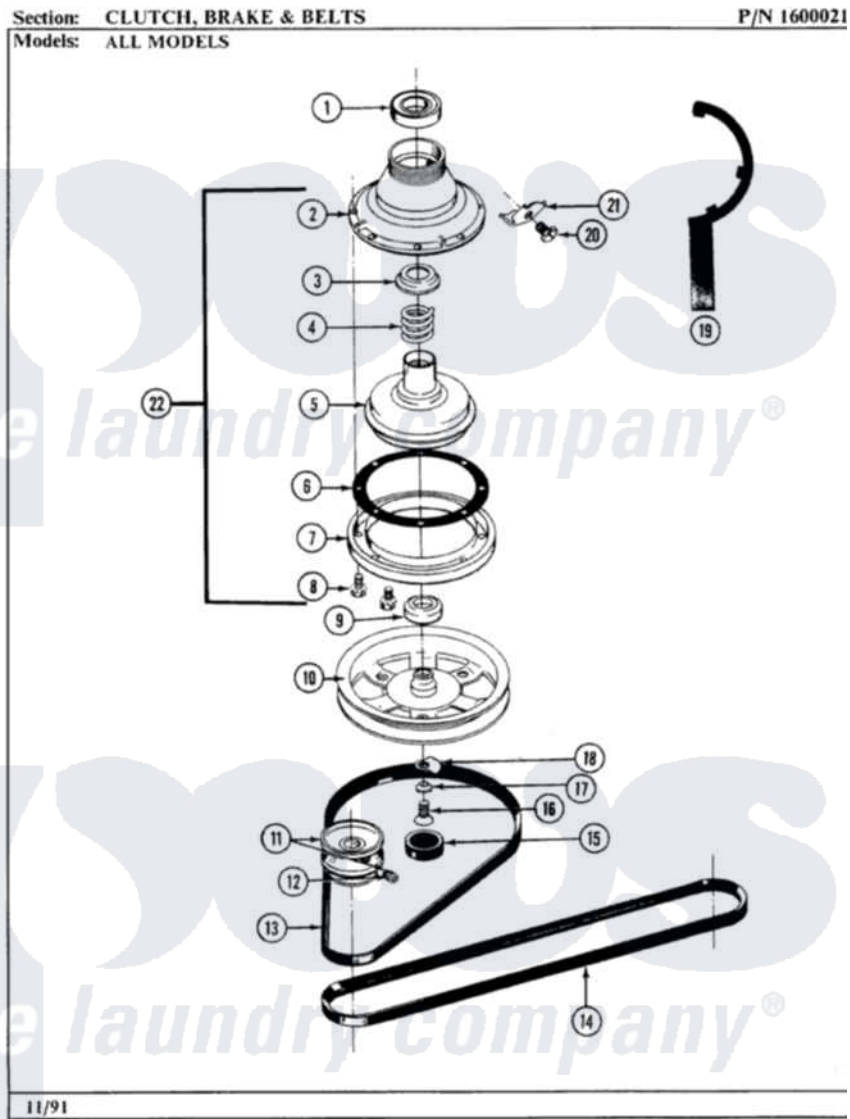

Maytag GA390 03 - CLUTCH, BRAKE & BELTS

30

Maytag [Residential Maytag GA390 Washer Parts](#) Parts Diagram 03 - CLUTCH, BRAKE & BELTS
 Click on the part number to view part

Item	Original Part Number	Replaced By	Status	Part Description
1	Y200720	22003441		Bearing, Rear
2	211045	6-2011900		Brake Asse
3	211039	6-2011900		Brake Asse
4	211041	6-2011900		Brake Asse
5	201126	6-2011900		Brake Asse
6	211042	6-2011900		Brake Asse
7	211043	6-2011900		Brake Asse
8	211000			SCREW, BRAKE DRUM (HEX HEAD)
9	200835			Bearing, Brake Rotor
10	211059	6-2301530		Pulley
11	200816	6-2008160		Pulley- MO
12	Y053241			Set Screw, Motor Pulley
13	211125			V Belt, Drive Pulley
14	211124			Part Not Used
15	211038		Not Available	CAP, OIL RETAINER
16	211375	681582		Screw

17	211090	22003555	Washer, Stop Lug
18	211089		Lug, Stop Pulley
19	Y038315	038315	Tool
20	213326		Bolt, Sems Retaining Clip
21	213325		Clip, Retaining
22	201190	6-2011900	Brake Asse