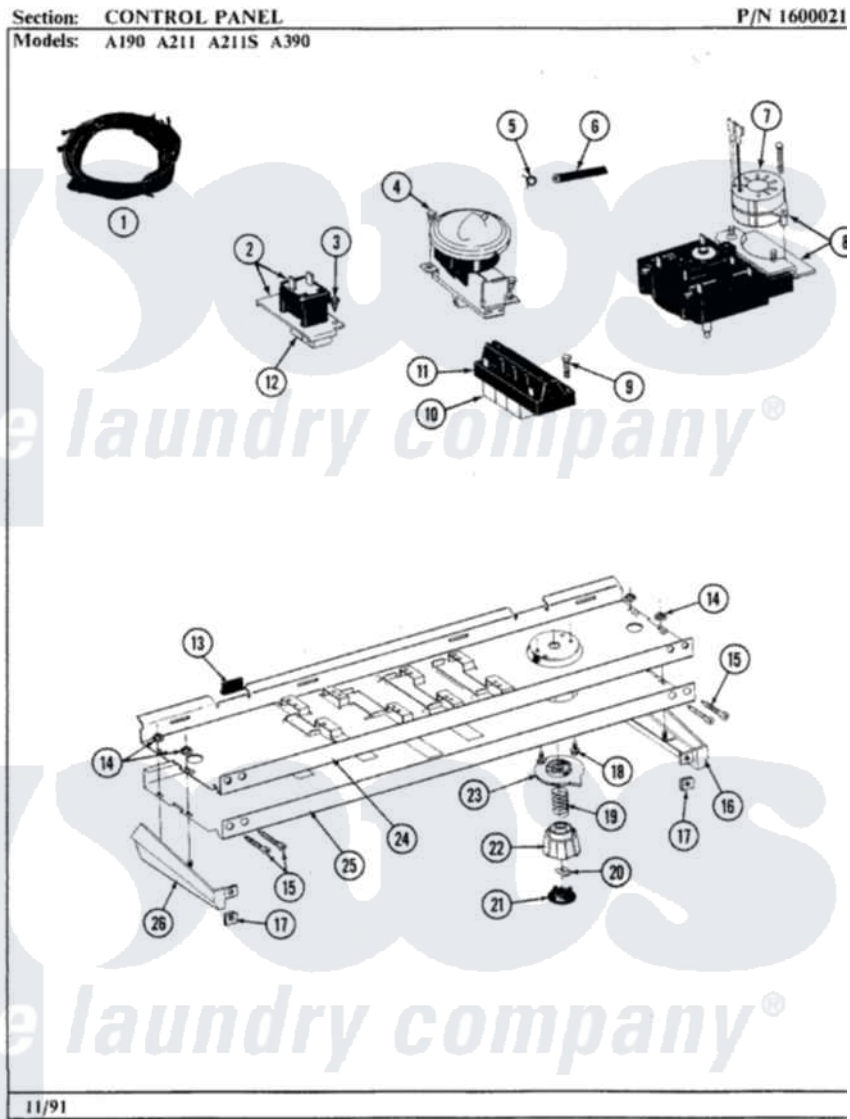

Maytag GA390 04 - CONTROL PANEL

Maytag [Residential Maytag GA390 Washer Parts](#) Parts Diagram 04 - CONTROL PANEL
 Click on the part number to view part

Item	Original Part Number	Replaced By	Status	Part Description
1	206239		Not Available	WIRE HARNESS
3	211168	W10139210		Screw, 8-18 X 5/16
4	206223	22206223		Switch- Wa
5	410296	596669		Clamp, Manifold
6	212942	22001619		Tube, Water Level Switch
7	205410		Not Available	TIMER MOTOR 120-60
"	205033	22205033		Motor- Tim
8	206686			Timer
9	213117	67006908		Screw, Ice Rack
10	215211			Button For Switch
11	206216			Water Temperature Switch
13	214897			Pad, Control Panel
14	214872			Palnut, End Cap Note: Nut, Lamp Holder
15	210932			Screw, No.8 X 9/16 Ctsk Note: Screw, Inlet Duct
16	214816			End Cap F/Control Panel-RH

17	214894		Fastener, End Cap
18	213966	3400014	Screw
19	211065		Spring, Index Wheel
20	211605		Bezel, Timer Dial
21	215164	Not Available	CAP FOR KNOB
22	215162		Timer Knob
23	215161	22001571	Bezel, Timer Dial
24	214818		Back Up Plate
25	206727	Not Available	CONTROL PANEL
26	214815		End Cap F/Control Panel-LH