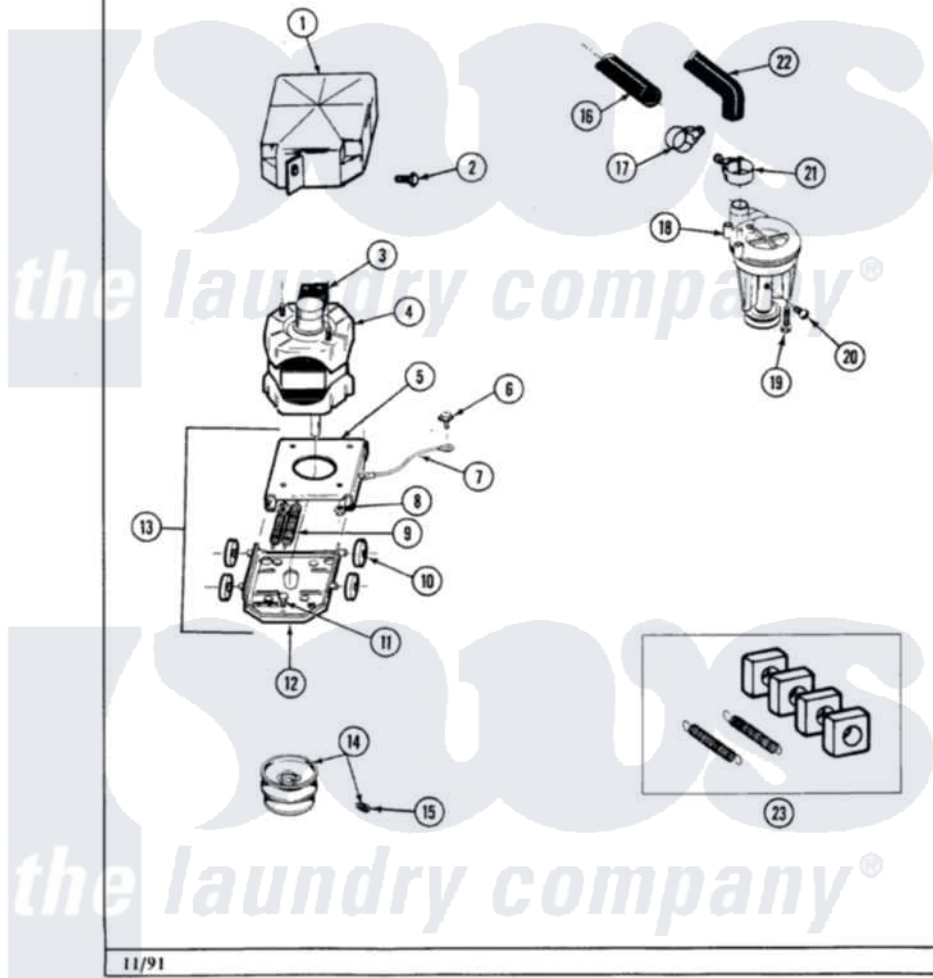

# Maytag GA390 05 - MOTOR & PUMP ASSEMBLY

Section: MOTOR & PUMP ASSEMBLY

P/N 1600021

Models: ALL MODELS

11/91

28

Maytag [Residential Maytag GA390 Washer Parts](#) Parts Diagram 05 - MOTOR & PUMP ASSEMBLY

[Click on the part number to view part](#)

Item	Original Part Number	Replaced By	Status	Part Description
1	<a href="#">215098</a>			Shield, Motor
2	213121	<a href="#">3400111</a>		Screw, 12-14 X 5/8
3	205134		Not Available	MOTOR EXTERNAL START SWITCH
"	<a href="#">205131</a>			Switch, Motor External Start
"	205132		Not Available	SWITCH, MOTOR EXTERNAL START No.201664-14,205463-4 & 201800-4
"	205133		Not Available	(PROD. IDNo. 2-1664-8 & 2-5463)
"	<a href="#">206504</a>			Motor External Start Switch
4	201805	<a href="#">12002351</a>		Motor-Drve
5	<a href="#">214956</a>			Motor Mount Assembly
6	210186	<a href="#">3370225</a>		Screw
7	<a href="#">901220</a>			Ground Wire
8	Y311426	<a href="#">3400029</a>		Nut, Adapter Plate
9	<a href="#">202718</a>			Springs, Tension
10	204998	<a href="#">205000</a>		Roller And Spring Kit 4+Spr

11	<a href="#">Y313561</a>		Screw---NA
12	<a href="#">205908</a>		Motor Mount Assembly
13	<a href="#">205999</a>		Motor Mount Assembly
14	200816	<a href="#">6-2008160</a>	Pulley- MO
15	<a href="#">Y053241</a>		Set Screw, Motor Pulley
16	214767	<a href="#">22001448</a>	Hose, Pump
17	200461	<a href="#">285655</a>	Clamp, Hose
18	202203	<a href="#">6-2022030</a>	Pump As Pa
19	<a href="#">211880</a>		Screw, HeX Head No.10 X 1/2 Inc
20	Y015408	<a href="#">22003235</a>	Screw, Bearing Insert
21	202574	<a href="#">3367052</a>	Clamp, Hose
22	<a href="#">213045</a>		Hose, Outer Tub Part Not Used
23	<a href="#">205000</a>		Roller And Spring Kit 4+Spr