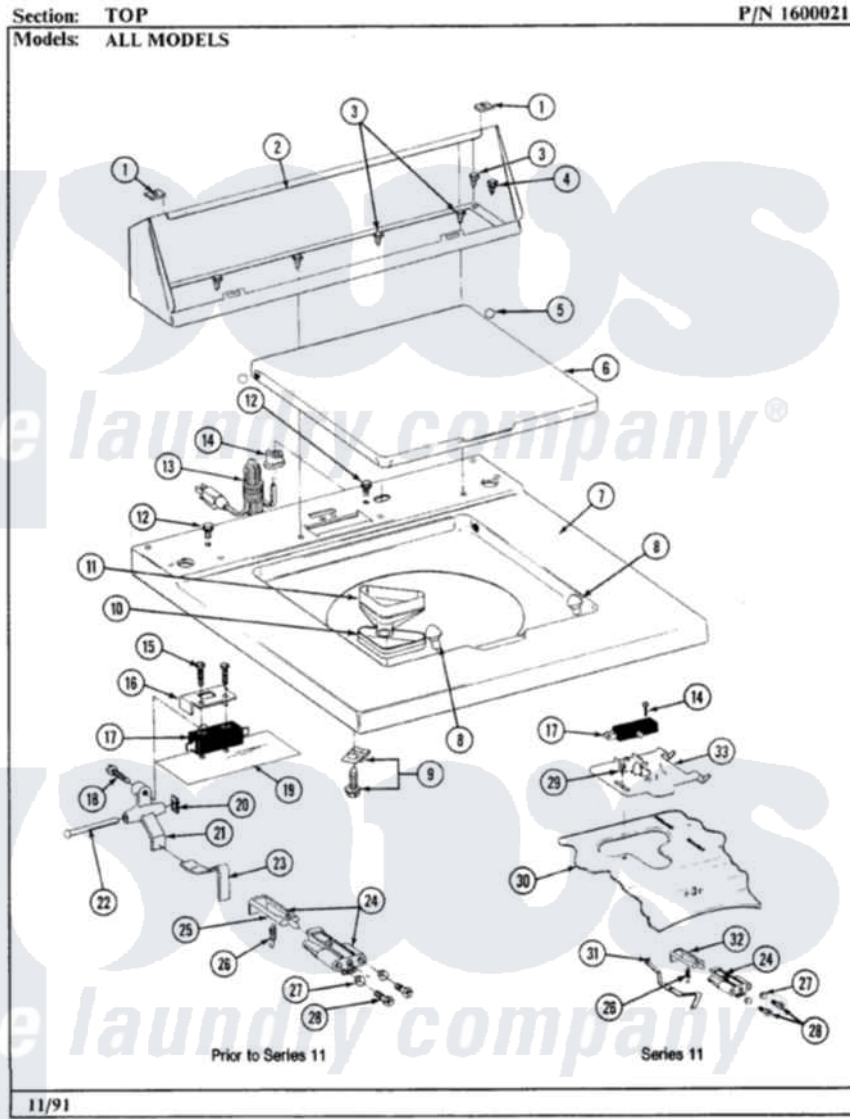

Maytag GA390 06 - TOP

12

Maytag [Residential Maytag GA390 Washer Parts](#) Parts Diagram 06 - TOP
Click on the part number to view part

Item	Original Part Number	Replaced By	Status	Part Description
1	215075			Fastener, Control Panel To Console
2	205635M		Not Available	CONSOLE (HVST WHEAT)
3	211294	90767		Screw, 8A X 3/8 HeX Washer Head Tapping
4	313551	31-3551		Dw Minimanu
5	211726			Hinge, Ball Lid
6	212073M		Not Available	LID-HARVEST WHEAT
7	205537M		Not Available	TOP COVER-HARVEST WHEAT
8	212716			Bumper, Lid
9	204445			Screw And Fastener Assembly
10	214436			Gasket
11	214437	215577		Bleach Inlet White
12	210186	3370225		Screw
13	204590			Cord, Power
14	211881			Grommet, Cord Part Not Used-Gas Models Only

15	213501		Screw, No.6-20 X 1-1/8 Inch
16	214898		Cover For Lid Switch
17	205415	279347	Switch-Lid
18	911267		Screw, Pump Cover
19	214987		Moisture Barrier For Switch
20	410635		Fastener
21	214813	Not Available	LEVER FOR LID SWITCH
22	214805		Pin For Unbalance Lever
23	215236	214804	Unbalance Lever
24	204968		Plunger And Bracket Assembly--W
25	213718		Plunger, Lid Switch
26	213720		Spring, Lid Switch
27	211500		Washer, Bracket To Top Cover
28	910182	25-7809	Screw, No.6-20 1/2 Flthd Torx
29	207159	489355	Screw, 8 X 1/2
30	207170M	Not Available	TOP COVER ASSY HVT WHEAT
31	215704		Lever, Unbalance
32	215700	Not Available	LID SWITCH PLUNGER
33	Y215699	22001678	Bracket, Switch And Fuse