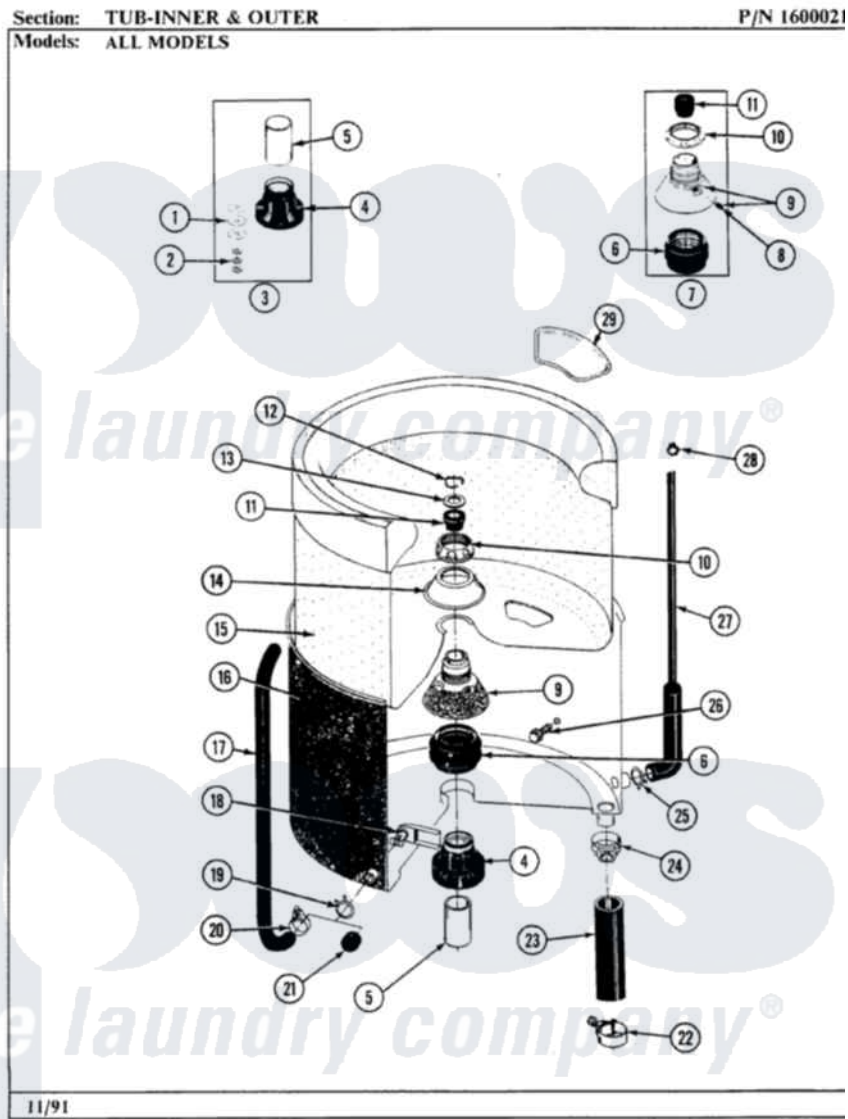

# Maytag GA390 09 - TUB-INNER & OUTER

20

Maytag Residential Maytag GA390 Washer Parts Parts Diagram 09 - TUB-INNER & OUTER  
Click on the part number to view part

Item	Original Part Number	Replaced By	Status	Part Description
1	<a href="#">211100</a>			Washer, Outer Tub
2	<a href="#">Y054867</a>			Washer, Lock
3	204013	<a href="#">6-2040130</a>		Tub Bearin
4	200824	<a href="#">6-2040130</a>		Tub Bearin
5	<a href="#">211130</a>			Bearing Liner, Tub Bearing
6	201537	<a href="#">6-2095720</a>		Mounting S
7	204012	<a href="#">6-2095720</a>		Mounting S
8	211618	<a href="#">22001423</a>		Set Screw, Mounting Stem
9	202521	<a href="#">6-2095720</a>		Mounting S
10	211047	<a href="#">6-2110472</a>		Nut- Clamp
11	Y0A4298	<a href="#">6-0A57420</a>		Seal- Agitator
12	<a href="#">Y015667</a>			Retaining Ring
13	<a href="#">Y015666</a>			Washer, Retaining -
14	<a href="#">211210</a>			Washer, Clamping Nut
15	207831		Not Available	TUB, INNER (W/PLUG)
16	<a href="#">205484</a>			Tub, Outer Part Not Used

17	<a href="#">214433</a>		Tube, Inlet Part Not Used
18	<a href="#">214434</a>		Spout, Deflector
19	214739	<a href="#">596669</a>	Clamp, Manifold
20	205161	<a href="#">489503</a>	Clamp
21	<a href="#">214725</a>		Cap For Spout-Outer Tub
22	200461	<a href="#">285655</a>	Clamp, Hose
23	<a href="#">213045</a>		Hose, Outer Tub Part Not Used
24	200900	<a href="#">616099</a>	Clamp
25	<a href="#">211641</a>		Clamp, 1-1/16"
26	200744	<a href="#">W10175939</a>	Bolt
"	205254	<a href="#">W10175938</a>	Bolt
27	212942	<a href="#">22001619</a>	Tube, Water Level Switch
28	410296	<a href="#">596669</a>	Clamp, Manifold
29	<a href="#">215980</a>		Plug, Filter Hole