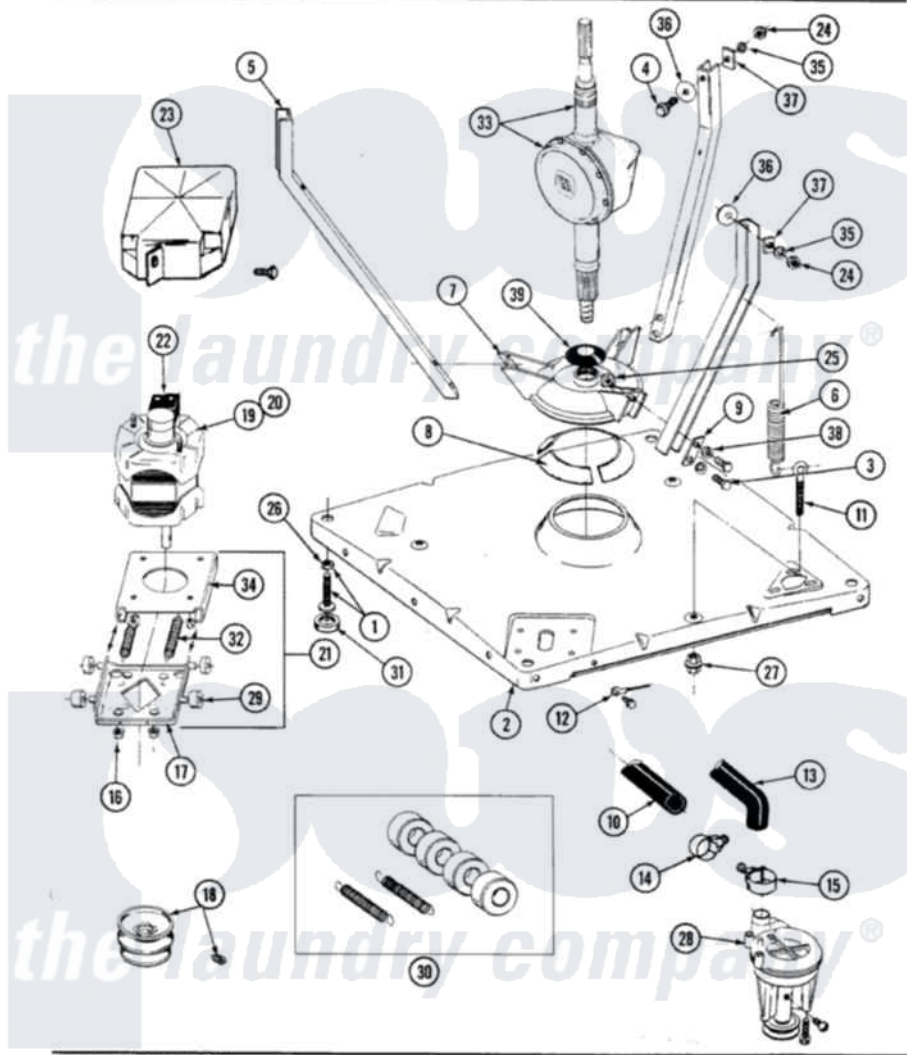

Maytag GA3910 01 - BASE, PUMP, MOTOR & COMPONENTS

SECTION: BASE, PUMP, MOTOR & COMPONENTS
 MODEL: ALL MODELS

Issue Date: 6/90

40

Maytag Residential Maytag GA3910 Washer Parts Parts Diagram 01 - BASE, PUMP, MOTOR & COMPONENTS
 Click on the part number to view part

Item	Original Part Number	Replaced By	Status	Part Description
1	Y302699	22003428		Leg, Adjustable
2	203274			Base With Damper Pads
3	Y015627			Screw- Hex
4	205254	W10175938		Bolt
"	200744	W10175939		Bolt
5	213100		Not Available	PART NOT USED
6	213054			Centering Spring - 3 Used
7	203725			Damper W/Bolt And Clip
8	203956			Damper Pad Kit
9	213073			Washer, Double Brace
10	214767	22001448		Hose, Pump
11	213120	216416		Bolt, Eye/Centering Spring
12	210186	3370225		Screw
"	204807			Ground Wire, Supp. Plte To Top Cover
13	Y212989			Hose, Outer Tub To Pump
14	200461	285655		Clamp, Hose