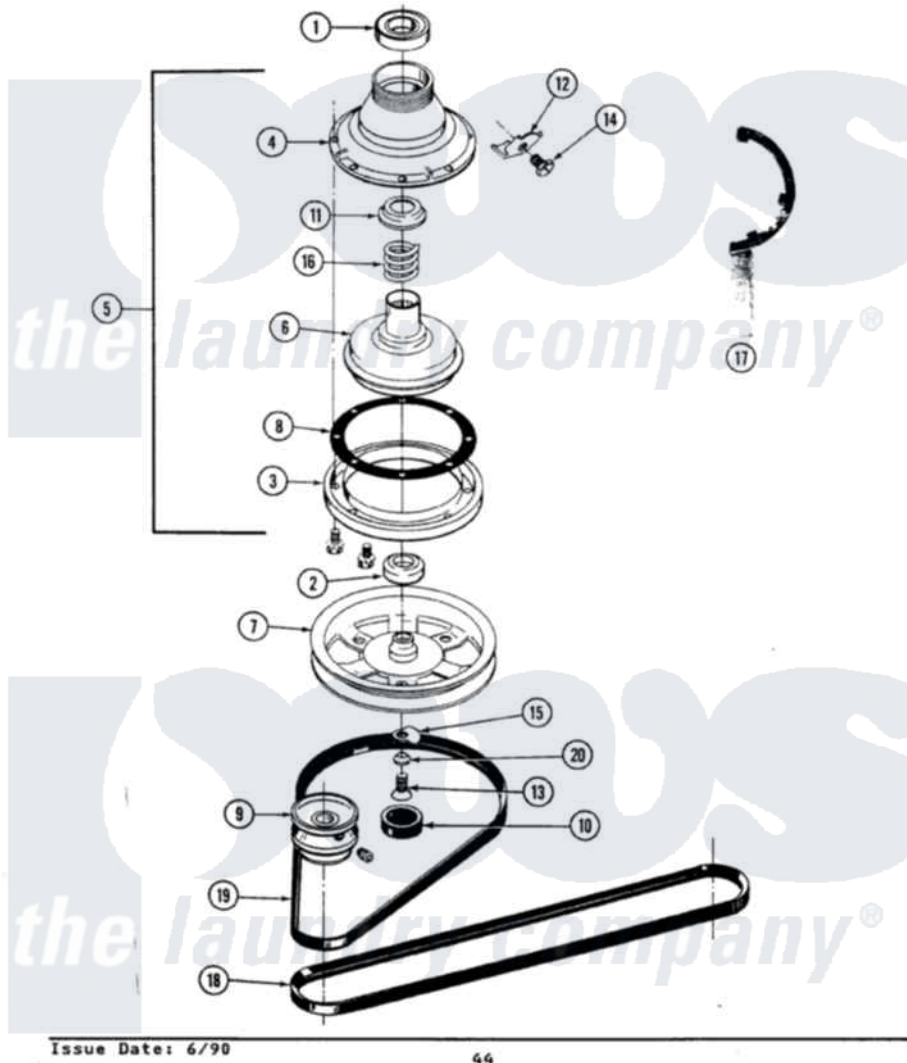

Maytag GA3910 03 - CLUTCH, BRAKE & BELTS

SECTION: CLUTCH, BRAKE & BELTS
 MODEL: ALL MODELS

Maytag [Residential Maytag GA3910 Washer Parts](#) Parts Diagram 03 - CLUTCH, BRAKE & BELTS
 Click on the part number to view part

Item	Original Part Number	Replaced By	Status	Part Description
1	Y200720	22003441		Bearing, Rear
2	200835			Bearing, Brake Rotor
3	211043	6-2011900		Brake Asse
"	211000			SCREW, BRAKE DRUM (HEX HEAD)
4	211045	6-2011900		Brake Asse
5	201190	6-2011900		Brake Asse
6	201126	6-2011900		Brake Asse
7	211059	6-2301530		Pulley
8	211042	6-2011900		Brake Asse
9	Y053241			Set Screw, Motor Pulley
"	200816	6-2008160		Pulley- MO
10	211038		Not Available	CAP, OIL RETAINER
11	211039	6-2011900		Brake Asse
12	213325			Clip, Retaining
13	211375	681582		Screw
14	213326			Bolt, Sems Retaining Clip

15	211089		Lug, Stop Pulley
16	211041	6-2011900	Brake Asse
17	Y038315	038315	Tool
18	211124		Part Not Used
19	211125		V Belt, DiVe Pulley
20	211090	22003555	Washer, Stop Lug