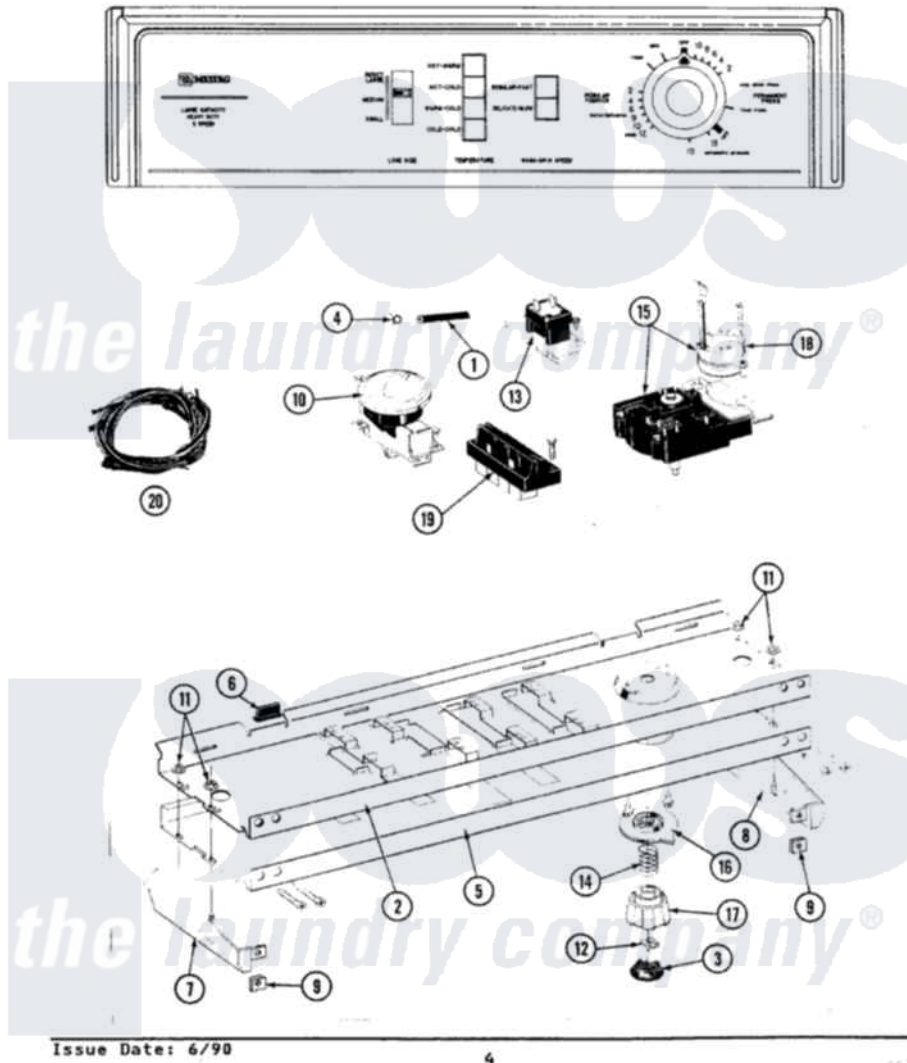

Maytag GA3910 04 - CONTROL PANEL

SECTION: CONTROL PANEL

MODEL: A3910

Issue Date: 6/90

4

Maytag [Residential Maytag GA3910 Washer Parts](#) Parts Diagram 04 - CONTROL PANEL

[Click on the part number to view part](#)

Item	Original Part Number	Replaced By	Status	Part Description
1	212942	22001619		Tube, Water Level Switch
2	214809			Back Up Plate
"	210932			Screw, No.8 X 9/16 Ctsk Note: Screw, Inlet Duct
3	215821		Not Available	CAP, KNOB
4	410296	596669		Clamp, Manifold
5	207607		Not Available	CONTROL PANEL
"	210932			Screw, No.8 X 9/16 Ctsk Note: Screw, Inlet Duct
6	214897			Pad, Control Panel
7	207215		Not Available	END CAP LH
8	207216		Not Available	END CAP RH
9	214894			Fastener, End Cap
10	211168	W10139210		Screw, 8-18 X 5/16
"	207362		Not Available	INFINITE LEVEL PRESSURE SWITCH
11	214872			Palnut, End Cap Note: Nut, Lamp Holder

12	211605		Bezel, Timer Dial
13	213117	67006908	Screw, Ice Rack
"	207370		Speed Control Switch - 2 Butto
14	211065		Spring, Index Wheel
15	207373		Timer
"	213966	3400014	Screw
16	215827	Not Available	TIMER DIAL SKIRT
17	215828		Knob, Timer
18	205033	22205033	Motor- Tim
19	213117	67006908	Screw, Ice Rack
"	207367	Not Available	TEMP CONTROL SWITCH - 4 BUTTON
20	207381	Not Available	WIRE HARNESS