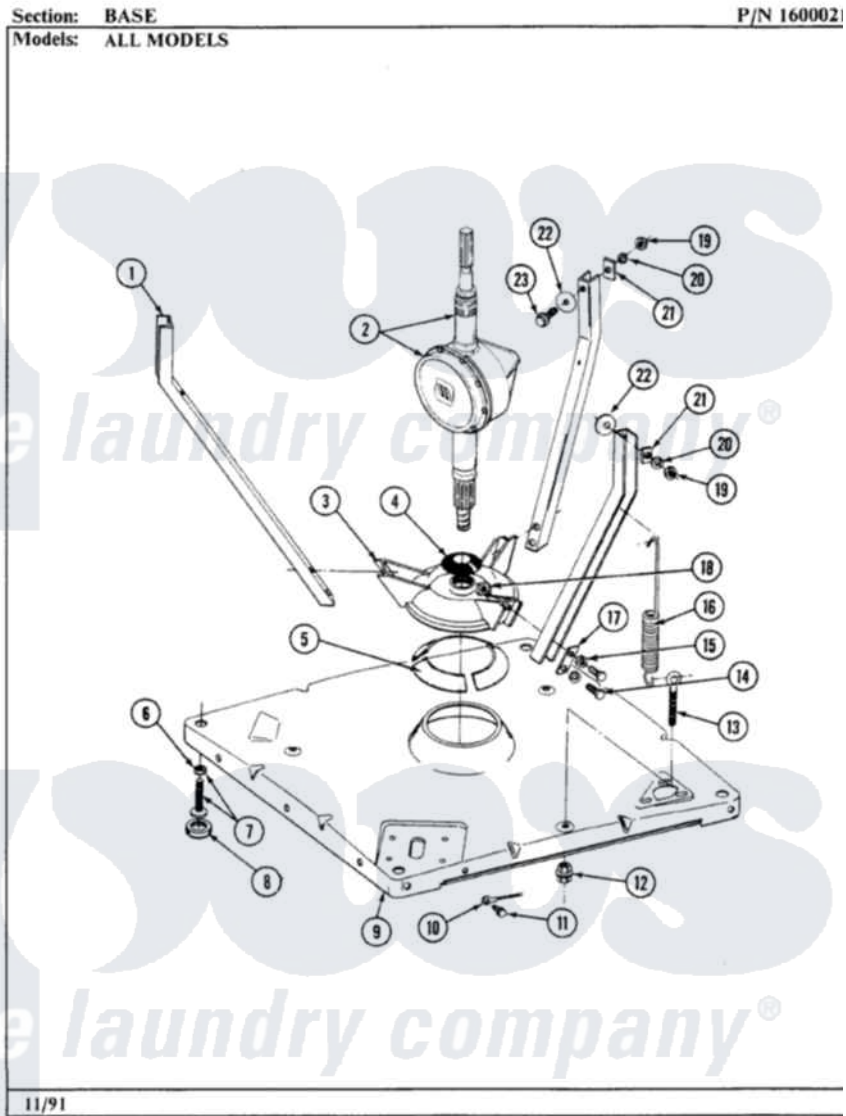

Maytag GA482 01 - BASE

Maytag [Residential Maytag GA482 Washer Parts](#) Parts Diagram 01 - BASE
 Click on the part number to view part

Item	Original Part Number	Replaced By	Status	Part Description
1	213053			Brace, Tub Part Not Used
2	206707	6-2097750		Trans Dee
3	203725			Damper W/Bolt And Clip
4	211028	22001586		Deflector, Water
5	203956			Damper Pad Kit
6	210385			Lock Nut For Adjustable Leg
7	Y302699	22003428		Leg, Adjustable
8	210684			Foot, Adjustable Leg
9	203274			Base With Damper Pads
10	204807			Ground Wire, Supp. Plte To Top Cover
11	210186	3370225		Screw
12	211949			Nut, Adjustment Eyebolt
13	213120	216416		Bolt, Eye/Centering Spring
14	Y015627			Screw- Hex
15	911852	486009		Lockwasher
16	213054			Centering Spring - 3 Used

17	213073		Washer, Double Brace
18	Y052785		Nut, Brace To Damper
19	Y052734		Nut, Carrage Bolts And Bracket
20	Y054867		Washer, Lock
21	212979	Not Available	WASHER, TUB BRACE
22	211100		Washer, Outer Tub
23	200744	W10175939	Bolt
"	205254	W10175938	Bolt