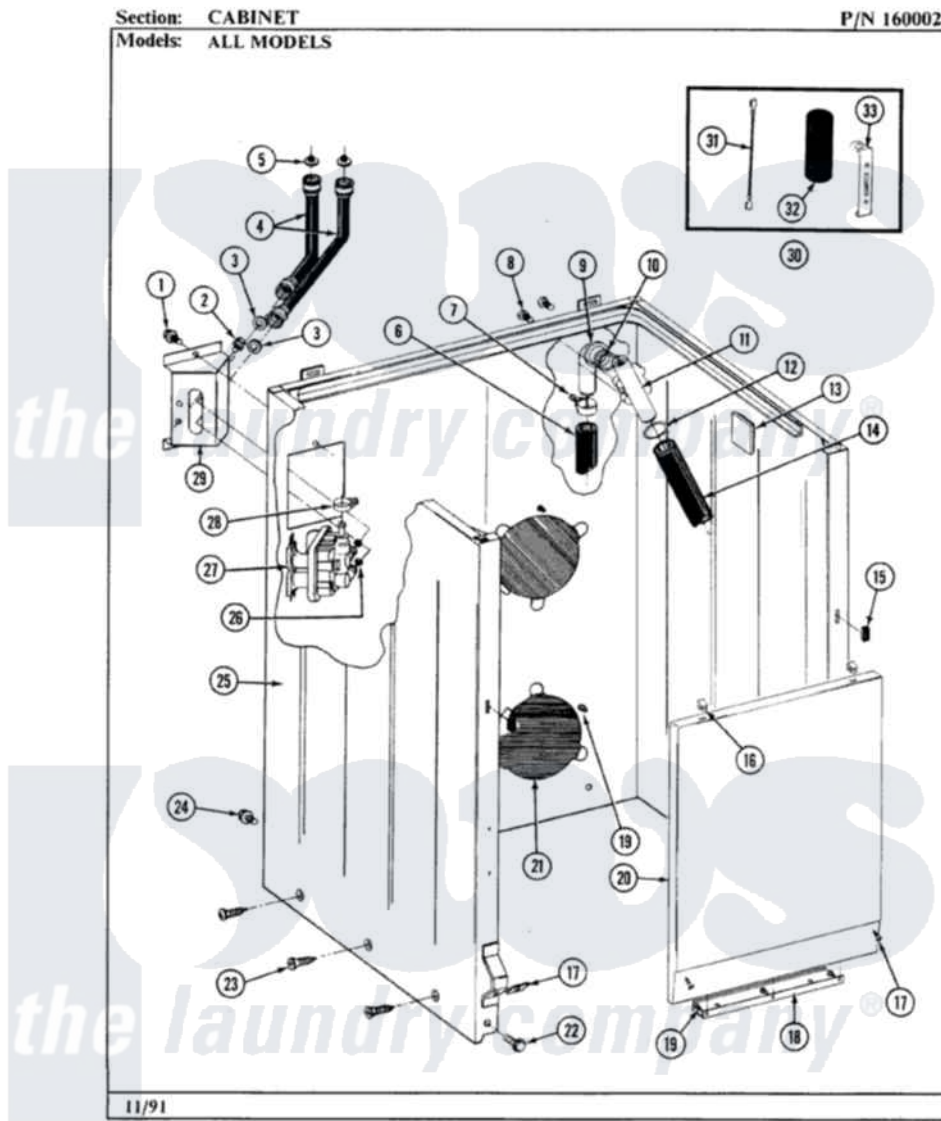

# Maytag GA482 02 - CABINET

16

Maytag [Residential Maytag GA482 Washer Parts](#) Parts Diagram 02 - CABINET  
Click on the part number to view part

Item	Original Part Number	Replaced By	Status	Part Description
1	212276	<a href="#">W10116760</a>		Screw
2	<a href="#">Y313561</a>			Screw---NA
3	<a href="#">Y013783</a>			Washer, Inlet Hose
4	<a href="#">202860</a>			Inlet Hose Assembly
5	200961	<a href="#">12001413</a>		Strainer And Washer Kit
6	215279	<a href="#">22003410</a>		Hose, Drain
7	200461	<a href="#">285655</a>		Clamp, Hose
8	<a href="#">Y014874</a>			Screw, Idler Arm And Sleeve
9	214764	<a href="#">208847</a>		Elbow
10	<a href="#">214765</a>			Gasket, Siphon Break
11	<a href="#">206638</a>			Siphon Break
12	200461	<a href="#">285655</a>		Clamp, Hose
13	<a href="#">215058</a>			Pad, Cabinet Bumper
14	214767	<a href="#">22001448</a>		Hose, Pump
15	214376	<a href="#">22002331</a>		Spacer, Front Panel
16	212982	<a href="#">22001650</a>		Fastener, Spring

17	<a href="#">204439</a>		Screw And Fstner Assembly
18	<a href="#">213846</a>		Guard, Belt
19	211294	<a href="#">90767</a>	Screw, 8A X 3/8 HeX Washer Head Tapping
20	212998M		Not Available
			FRONT PANEL-HARVEST WHEAT
21	211878		Not Available
			PLATE, ACCESS
22	213122	<a href="#">27001200</a>	Screw
23	<a href="#">213007</a>		Xfor Cabinet See Cabinet, Back
24	213121	<a href="#">3400111</a>	Screw, 12-14 X 5/8
25	203319M		Not Available
			CABINET-HARVEST WHEAT
26	214337	<a href="#">96160</a>	Screen
27	<a href="#">205613</a>		Water Valve
28	<a href="#">201575</a>		Clamp, Hose
29	214812	<a href="#">22002361</a>	Bracket, Water Valve
30	<a href="#">206103</a>		Capacitor Kit
31	<a href="#">203237</a>		No.17 Wire With Terminal
32	<a href="#">Y200832</a>		Capacitor
33	<a href="#">211149</a>		Clip, Capacitor