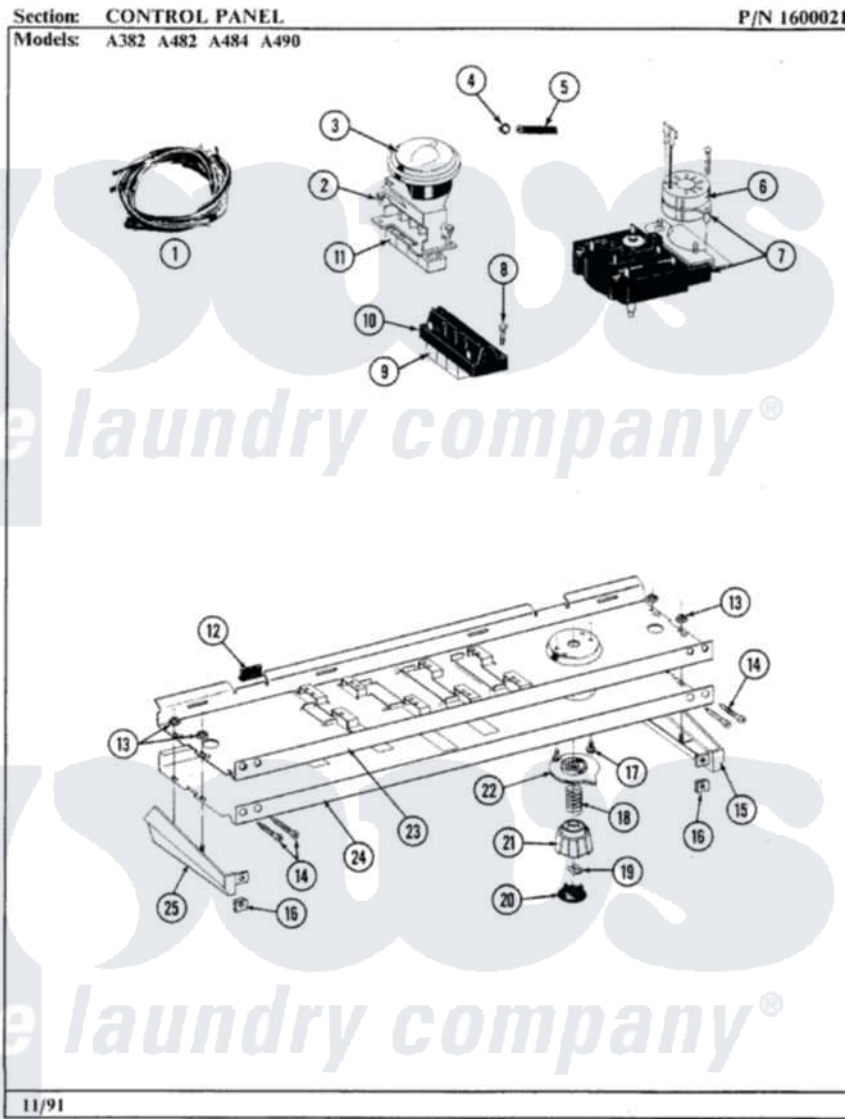

Maytag GA482 04 - CONTROL PANEL

6

Maytag [Residential Maytag GA482 Washer Parts](#) Parts Diagram 04 - CONTROL PANEL
 Click on the part number to view part

Item	Original Part Number	Replaced By	Status	Part Description
1	206231			Wire Harness
2	211168	W10139210		Screw, 8-18 X 5/16
3	206220		Not Available	WATER LEVEL SWITCH
4	410296	596669		Clamp, Manifold
5	212942	22001619		Tube, Water Level Switch
6	205033	22205033		Motor- Tim
7	206230			Timer
8	213117	67006908		Screw, Ice Rack
9	215211			Button For Switch
10	206216			Water Temperature Switch
11	215213	214993		Button For Switch
"	215212			Button For Switch
12	214897			Pad, Control Panel
13	214872			Palnut, End Cap Note: Nut, Lamp Holder
14	210932			Screw, No.8 X 9/16 Ctsk Note: Screw, Inlet Duct

15	214816		End Cap F/Control Panel-RH
16	214894		Fastener, End Cap
17	213966	3400014	Screw
18	211065		Spring, Index Wheel
19	211605		Bezel, Timer Dial
20	215164	Not Available	CAP FOR KNOB
21	215162		Timer Knob
22	215161	22001571	Bezel, Timer Dial
23	214818		Back Up Plate
24	206564		Control Panel
25	214815		End Cap F/Control Panel-LH