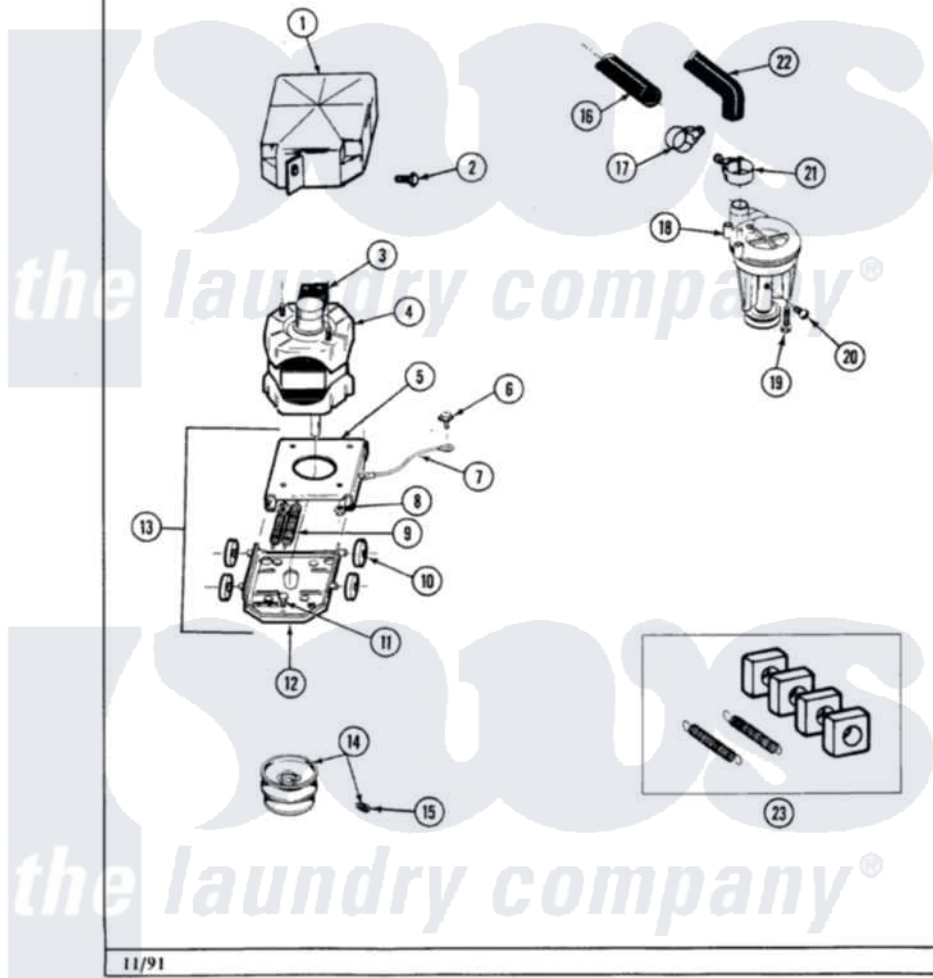

# Maytag GA482 05 - MOTOR & PUMP ASSEMBLY

Section: MOTOR & PUMP ASSEMBLY

P/N 1600021

Models: ALL MODELS

11/91

28

Maytag [Residential Maytag GA482 Washer Parts](#) Parts Diagram 05 - MOTOR & PUMP ASSEMBLY

[Click on the part number to view part](#)

Item	Original Part Number	Replaced By	Status	Part Description
1	<a href="#">215098</a>			Shield, Motor
2	213121	<a href="#">3400111</a>		Screw, 12-14 X 5/8
3	205134		Not Available	MOTOR EXTERNAL START SWITCH
"	<a href="#">205131</a>			Switch, Motor External Start
"	205132		Not Available	SWITCH, MOTOR EXTERNAL START No.201664-14,205463-4 & 201800-4
"	205133		Not Available	(PROD. IDNo. 2-1664-8 & 2-5463)
"	<a href="#">206504</a>			Motor External Start Switch
4	201805	<a href="#">12002351</a>		Motor-Drve
5	<a href="#">214956</a>			Motor Mount Assembly
6	210186	<a href="#">3370225</a>		Screw
7	<a href="#">901220</a>			Ground Wire
8	Y311426	<a href="#">3400029</a>		Nut, Adapter Plate
9	<a href="#">202718</a>			Springs, Tension
10	204998	<a href="#">205000</a>		Roller And Spring Kit 4+Spr

11	<a href="#">Y313561</a>		Screw---NA
12	<a href="#">205908</a>		Motor Mount Assembly
13	<a href="#">205999</a>		Motor Mount Assembly
14	200816	<a href="#">6-2008160</a>	Pulley- MO
15	<a href="#">Y053241</a>		Set Screw, Motor Pulley
16	214767	<a href="#">22001448</a>	Hose, Pump
17	200461	<a href="#">285655</a>	Clamp, Hose
18	202203	<a href="#">6-2022030</a>	Pump As Pa
19	<a href="#">211880</a>		Screw, HeX Head No.10 X 1/2 Inc
20	Y015408	<a href="#">22003235</a>	Screw, Bearing Insert
21	202574	<a href="#">3367052</a>	Clamp, Hose
22	<a href="#">213045</a>		Hose, Outer Tub Part Not Used
23	<a href="#">205000</a>		Roller And Spring Kit 4+Spr